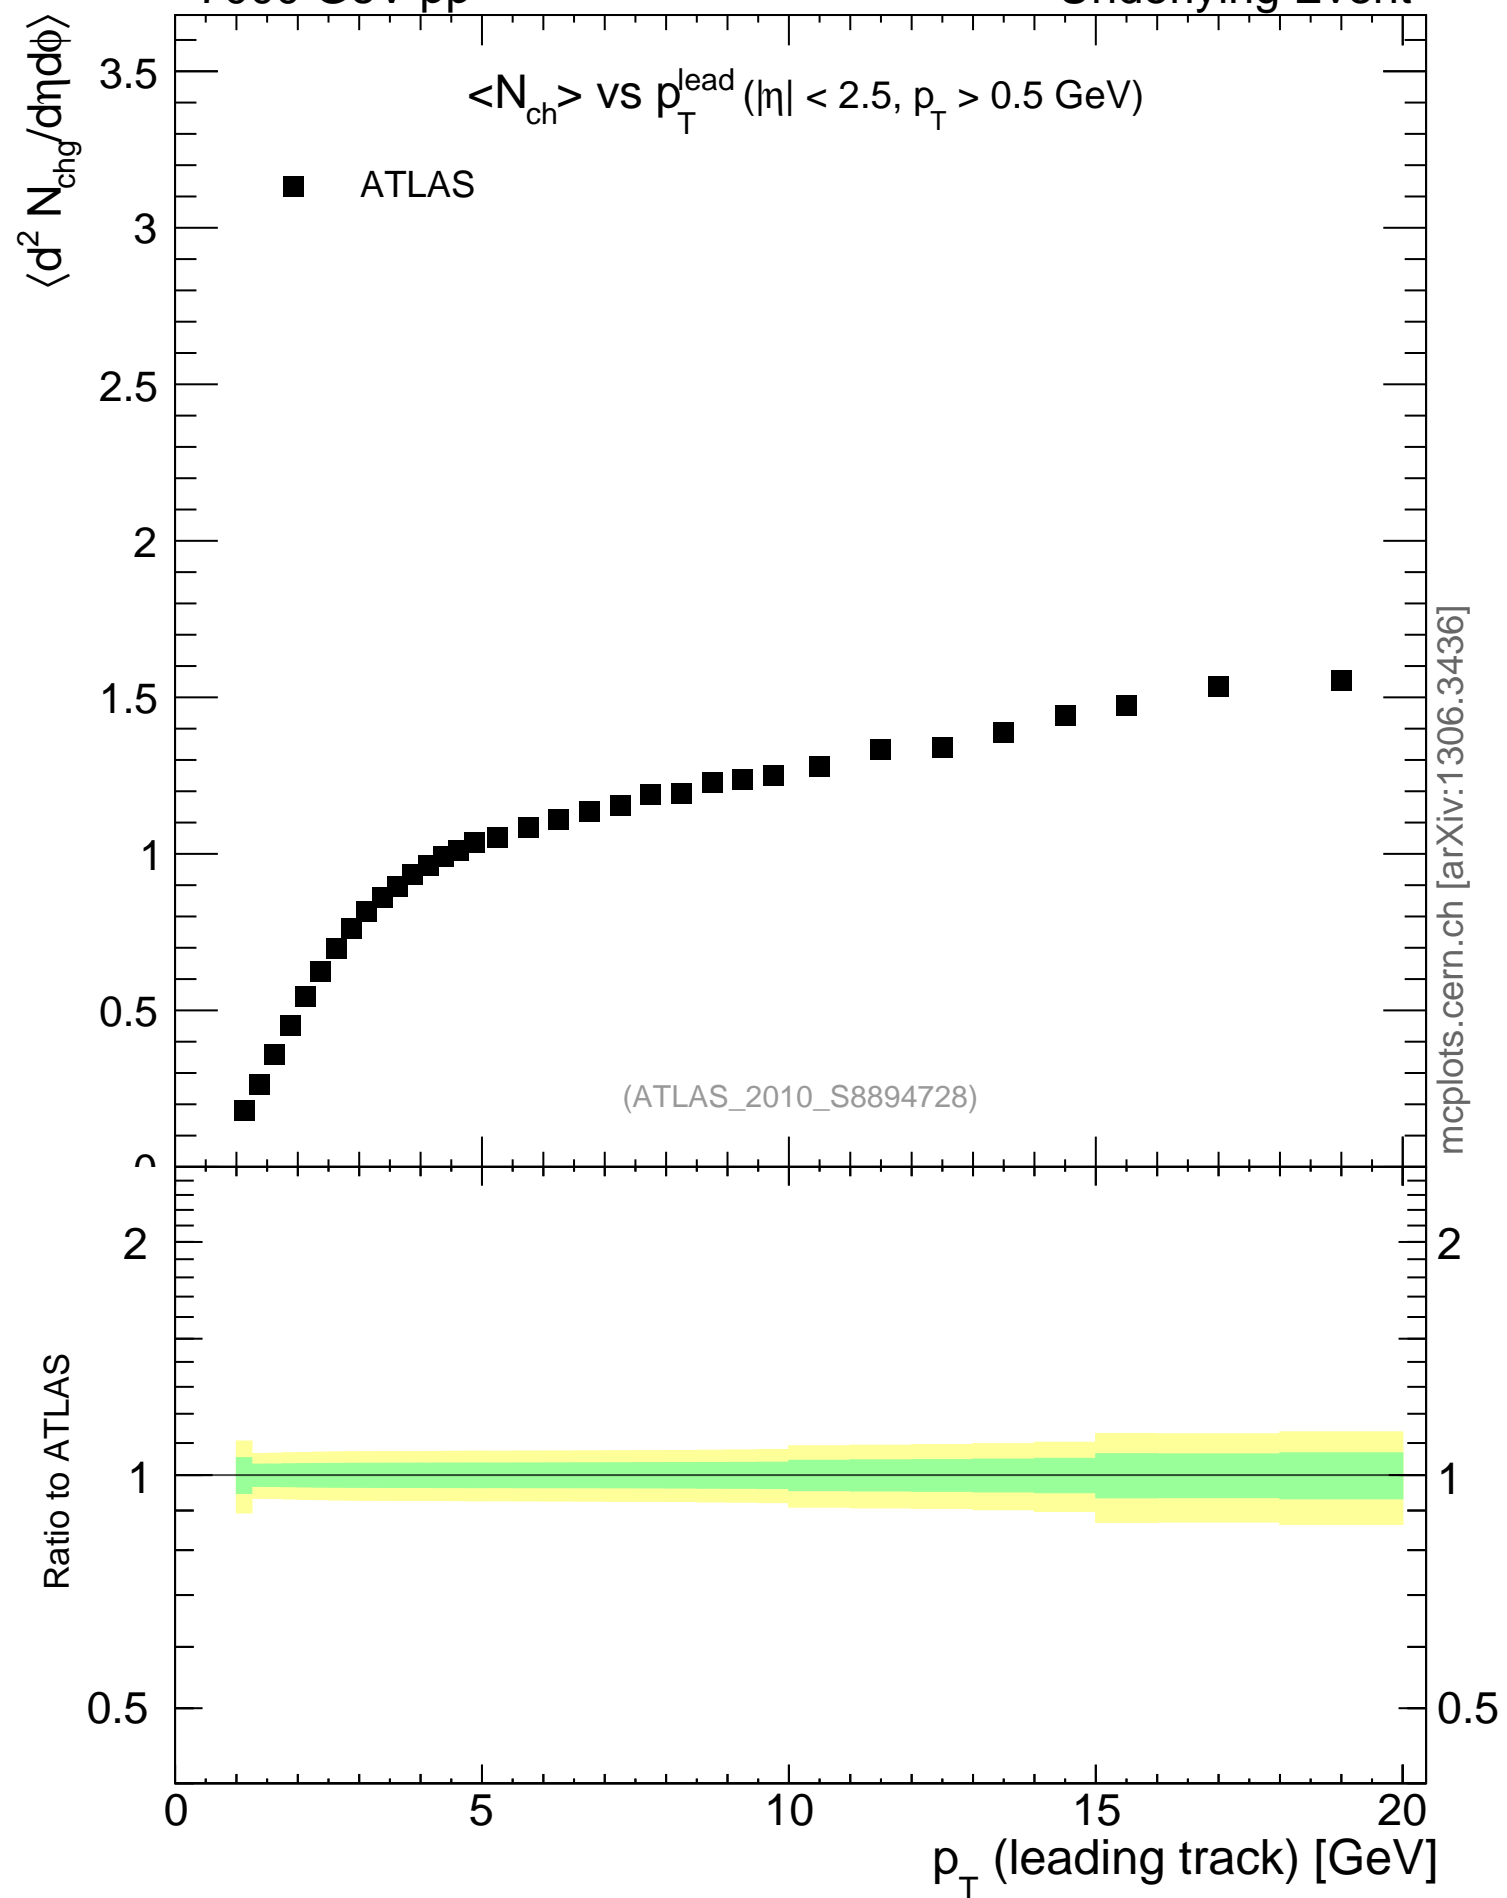

7000 GeV pp

Underlying Event

mcplots.cern.ch [arXiv:1306.3436]