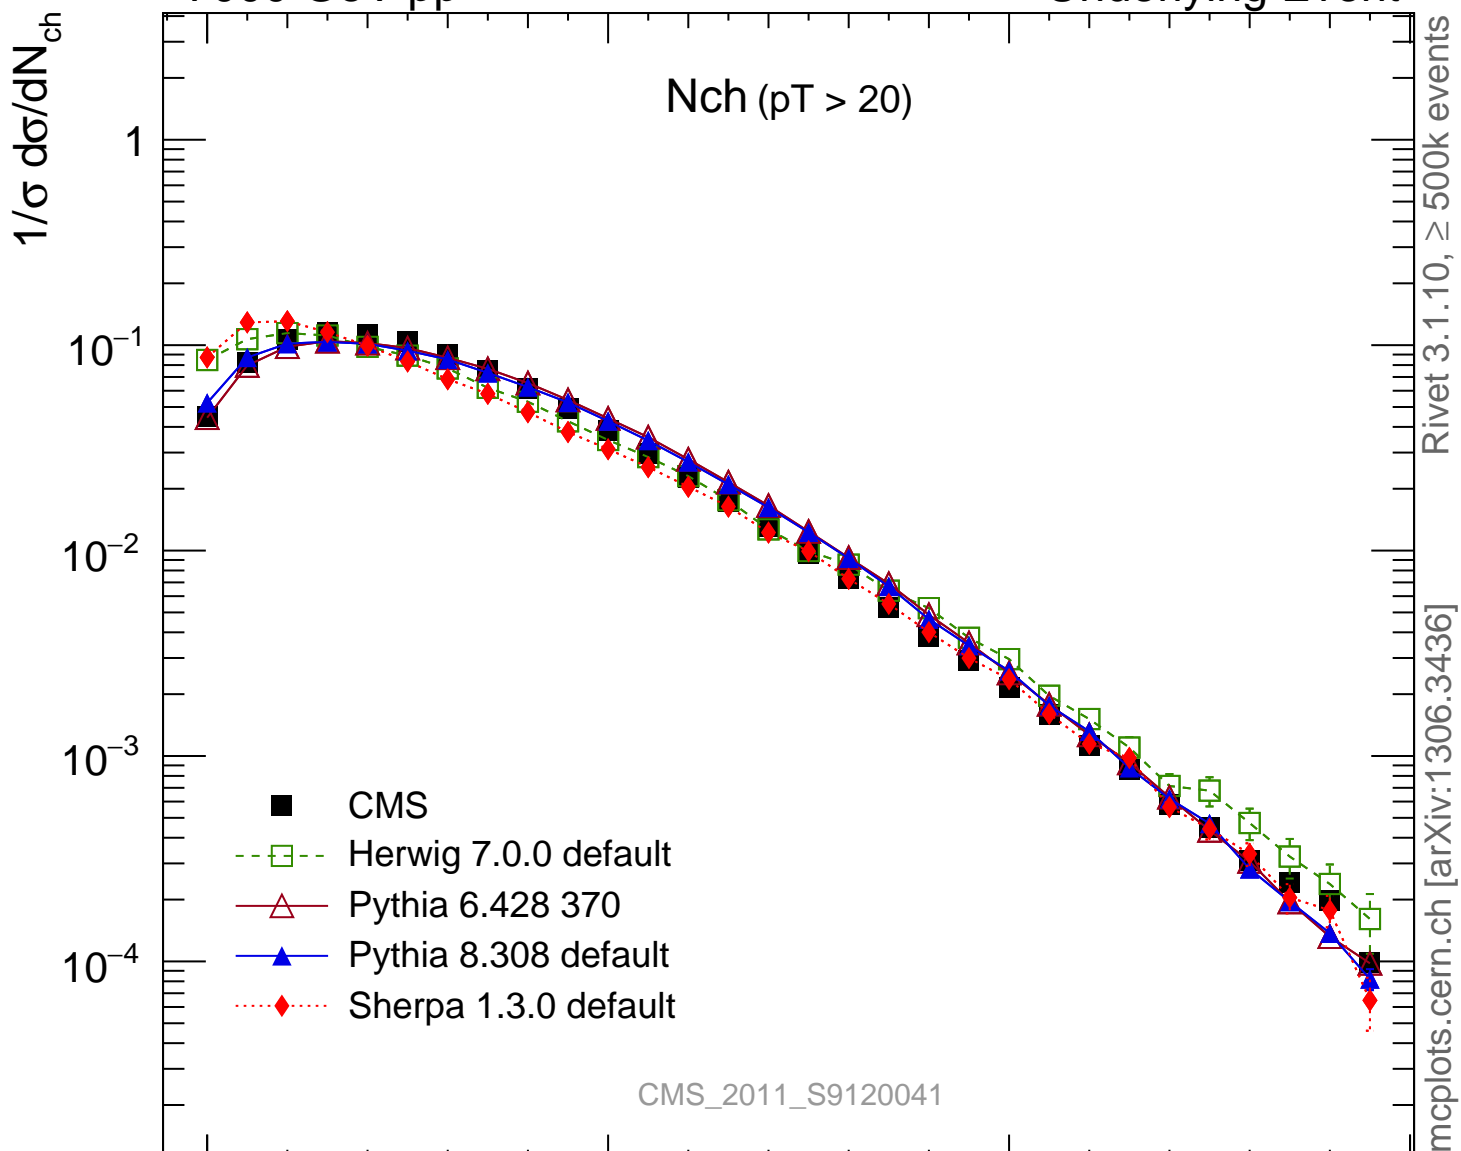

7000 GeV pp

Underlying Event

Nch (pT > 20)

CMS_2011_S9120041