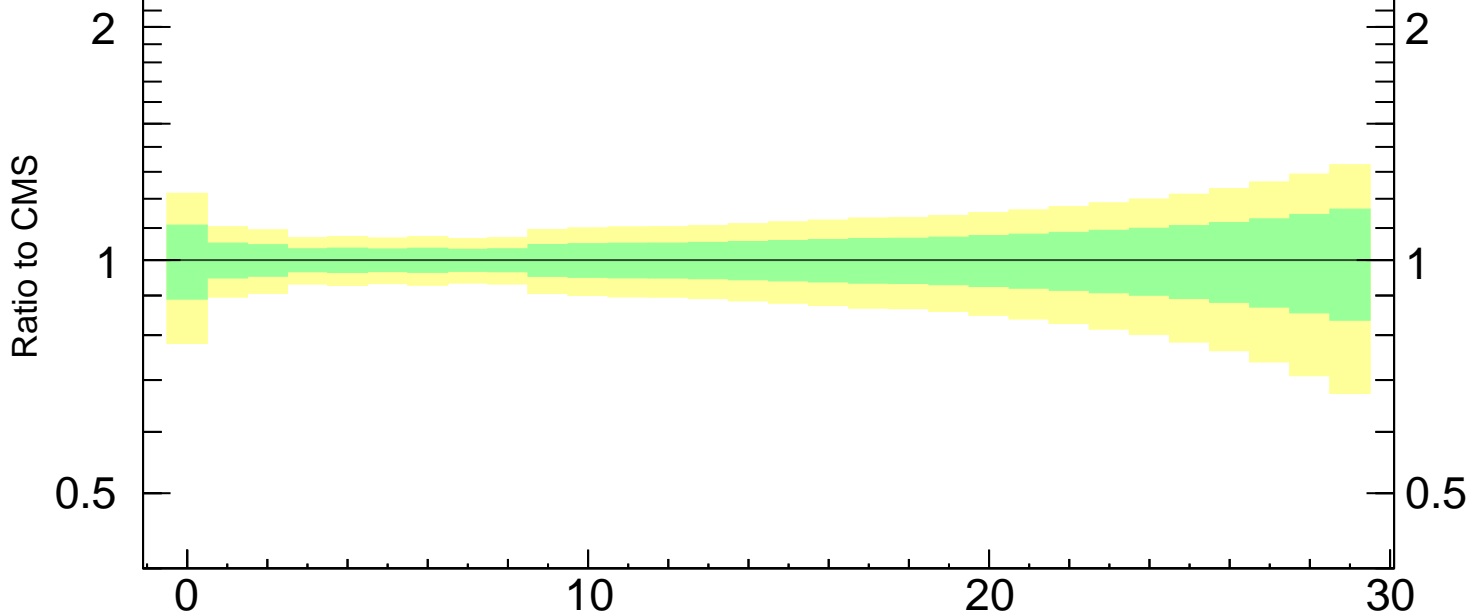

7000 GeV pp

Underlying Event

Nch (pT > 3)

mcplots.cern.ch [arXiv:1306.3436]