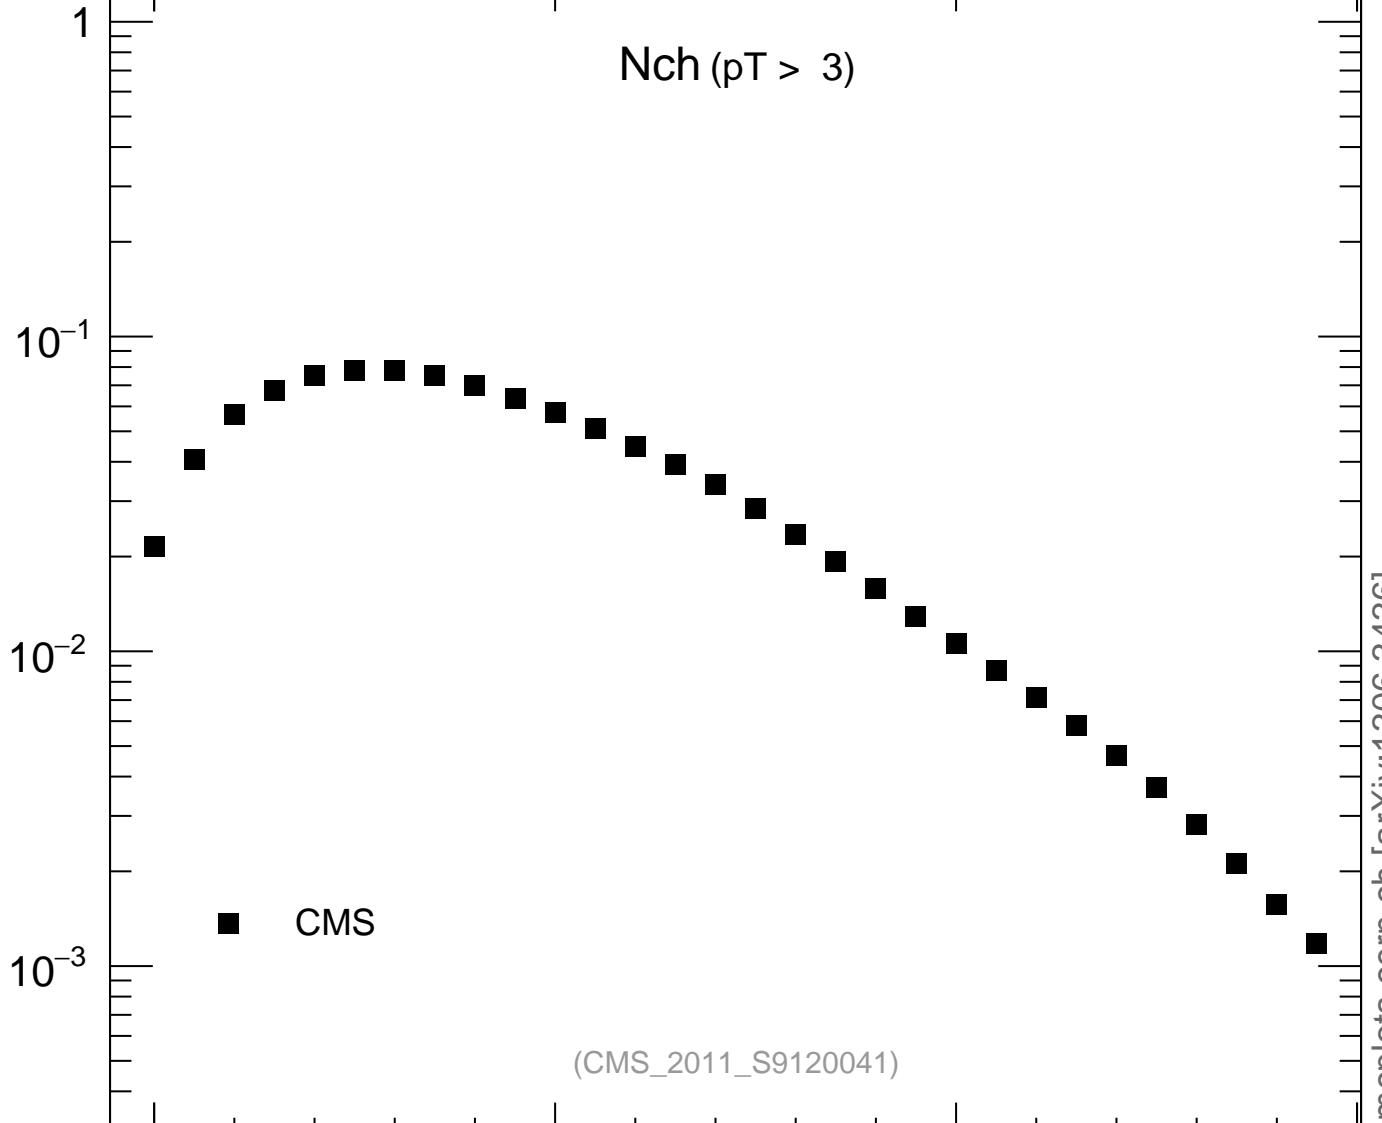

7000 GeV pp

Underlying Event

Nch (pT > 3)

mcplots.cern.ch [arXiv:1306.3436]