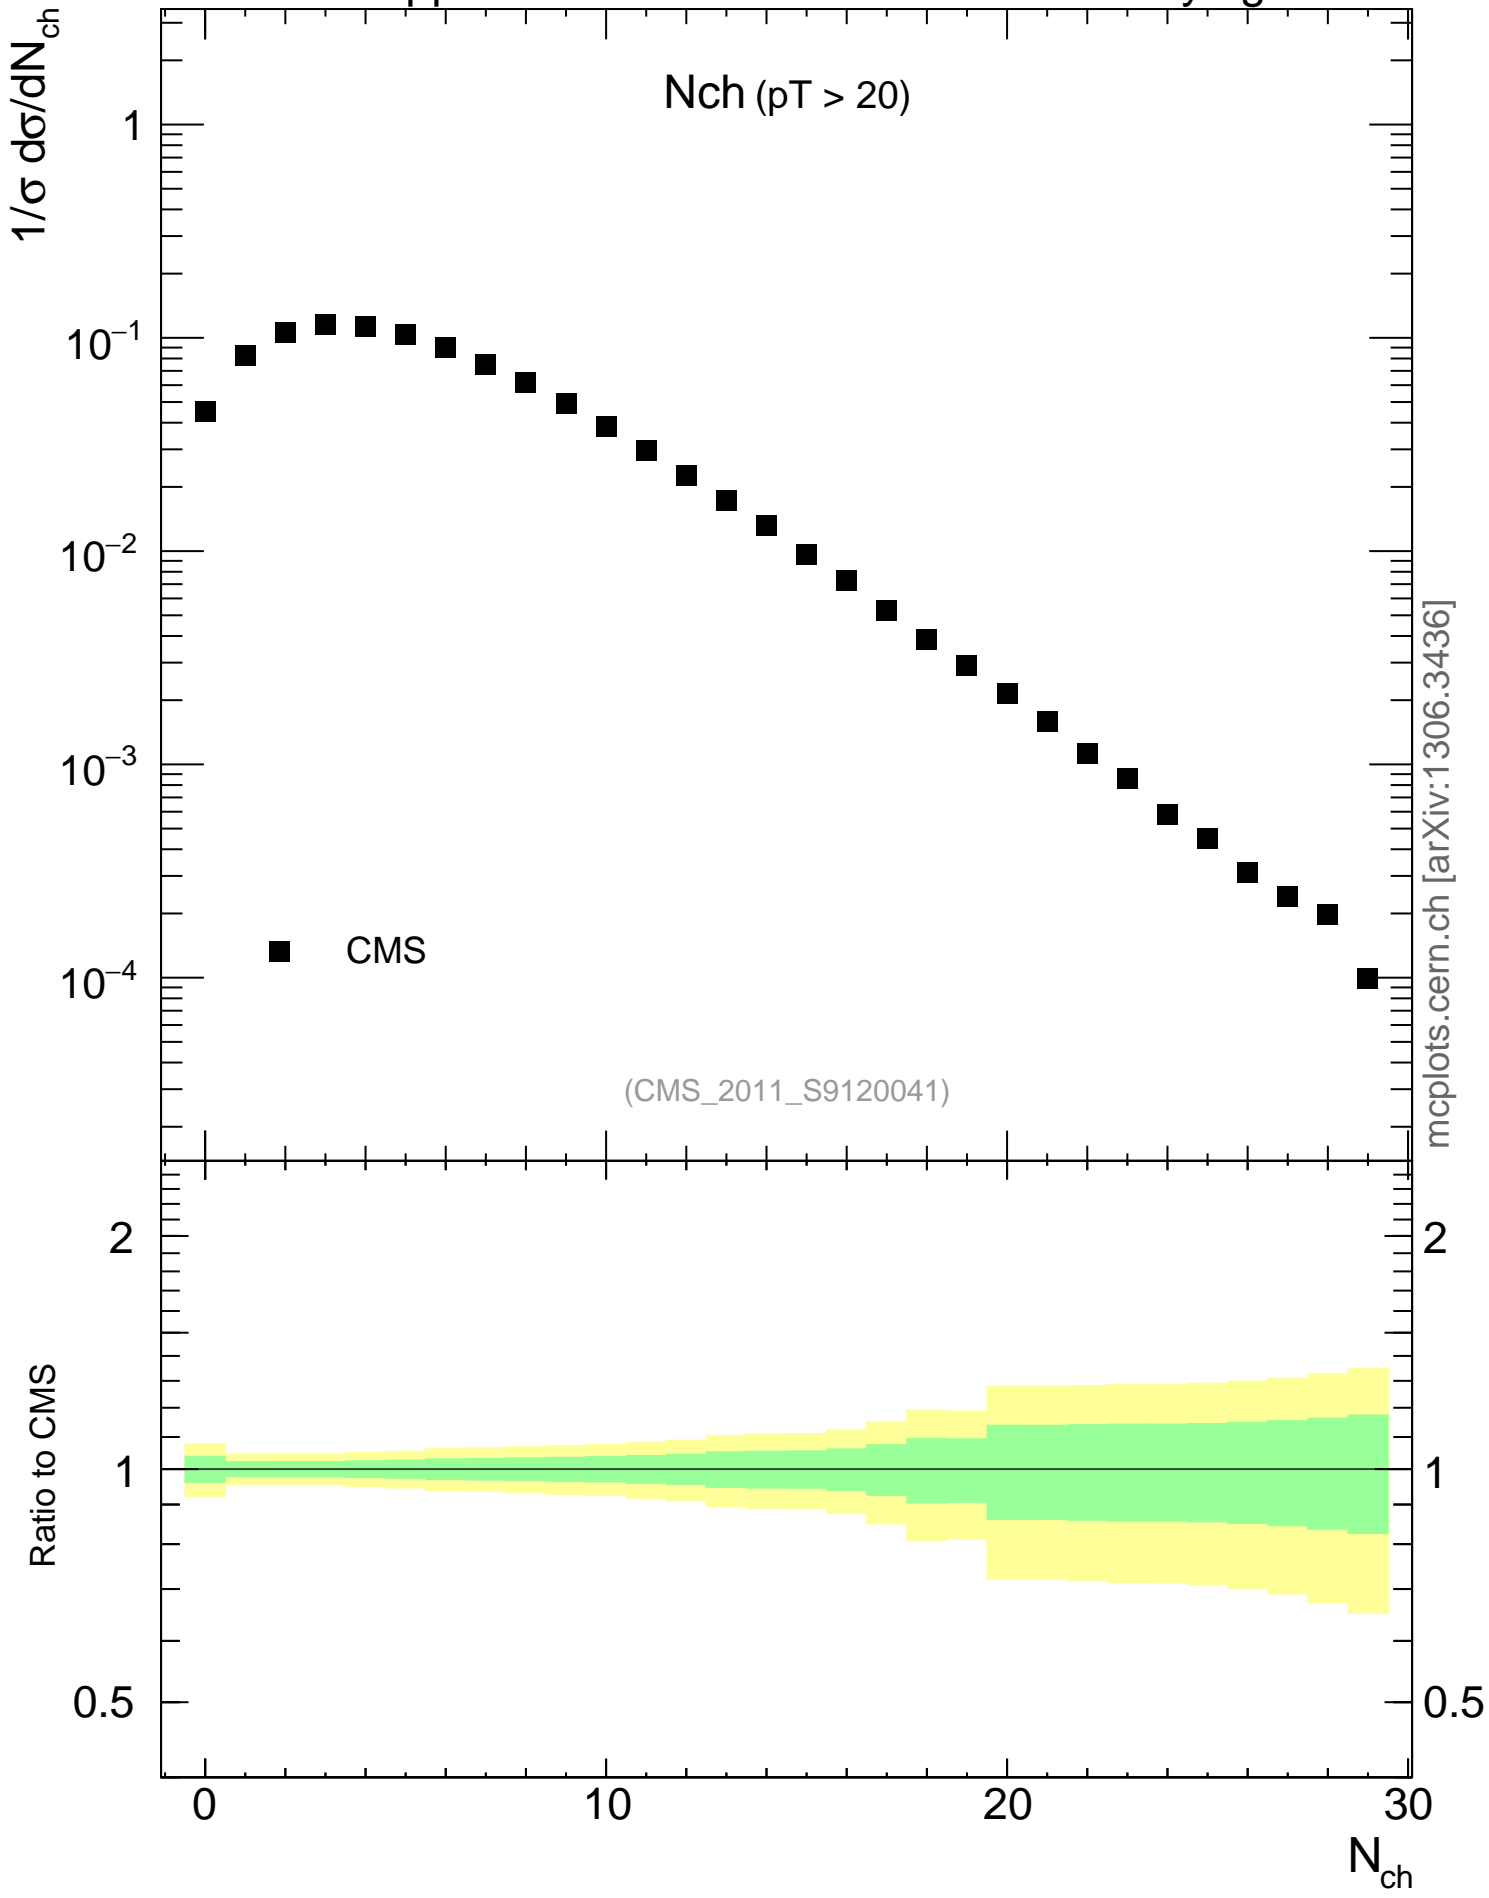

7000 GeV pp

Underlying Event

mcplots.cern.ch [arXiv:1306.3436]