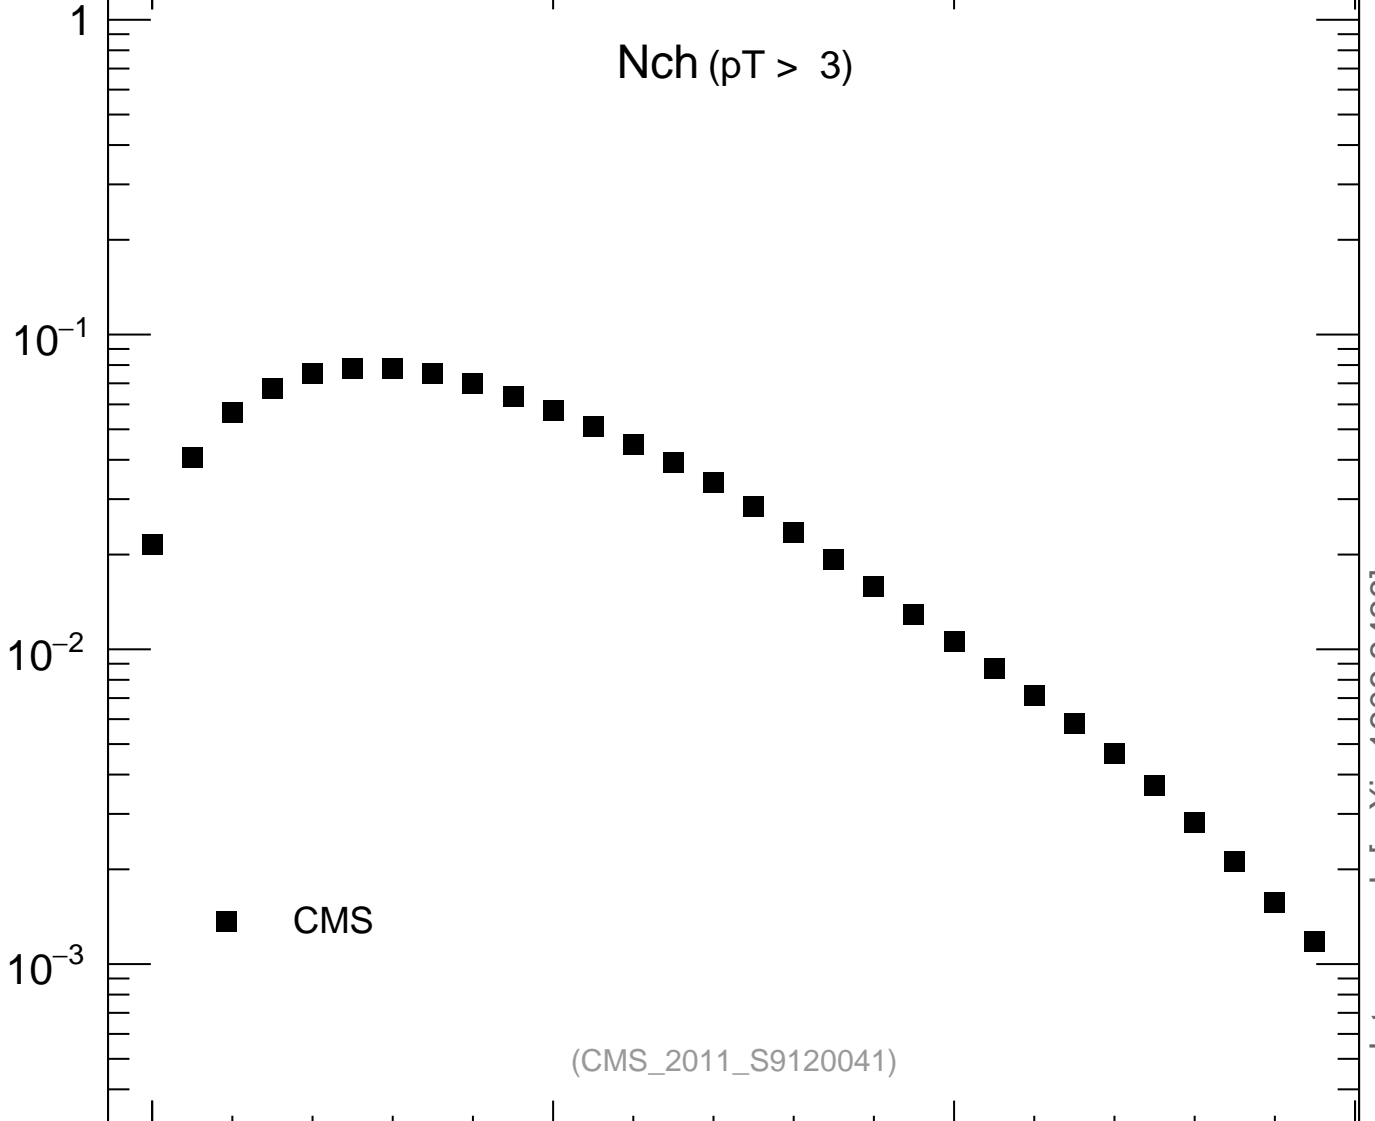

7000 GeV pp

Underlying Event

Nch (pT > 3)

mcplots.cern.ch [arXiv:1306.3436]