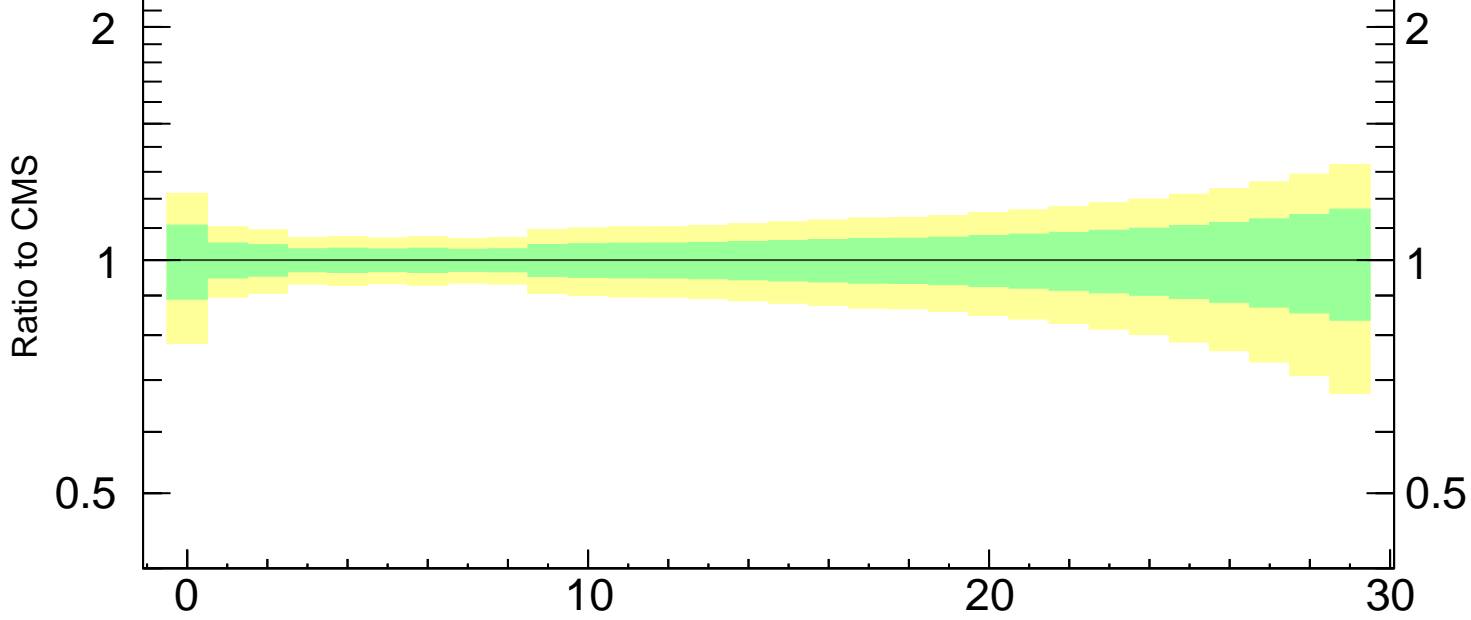

7000 GeV pp

Underlying Event

Nch ($p_T > 3$)

mcplots.cern.ch [arXiv:1306.3436]