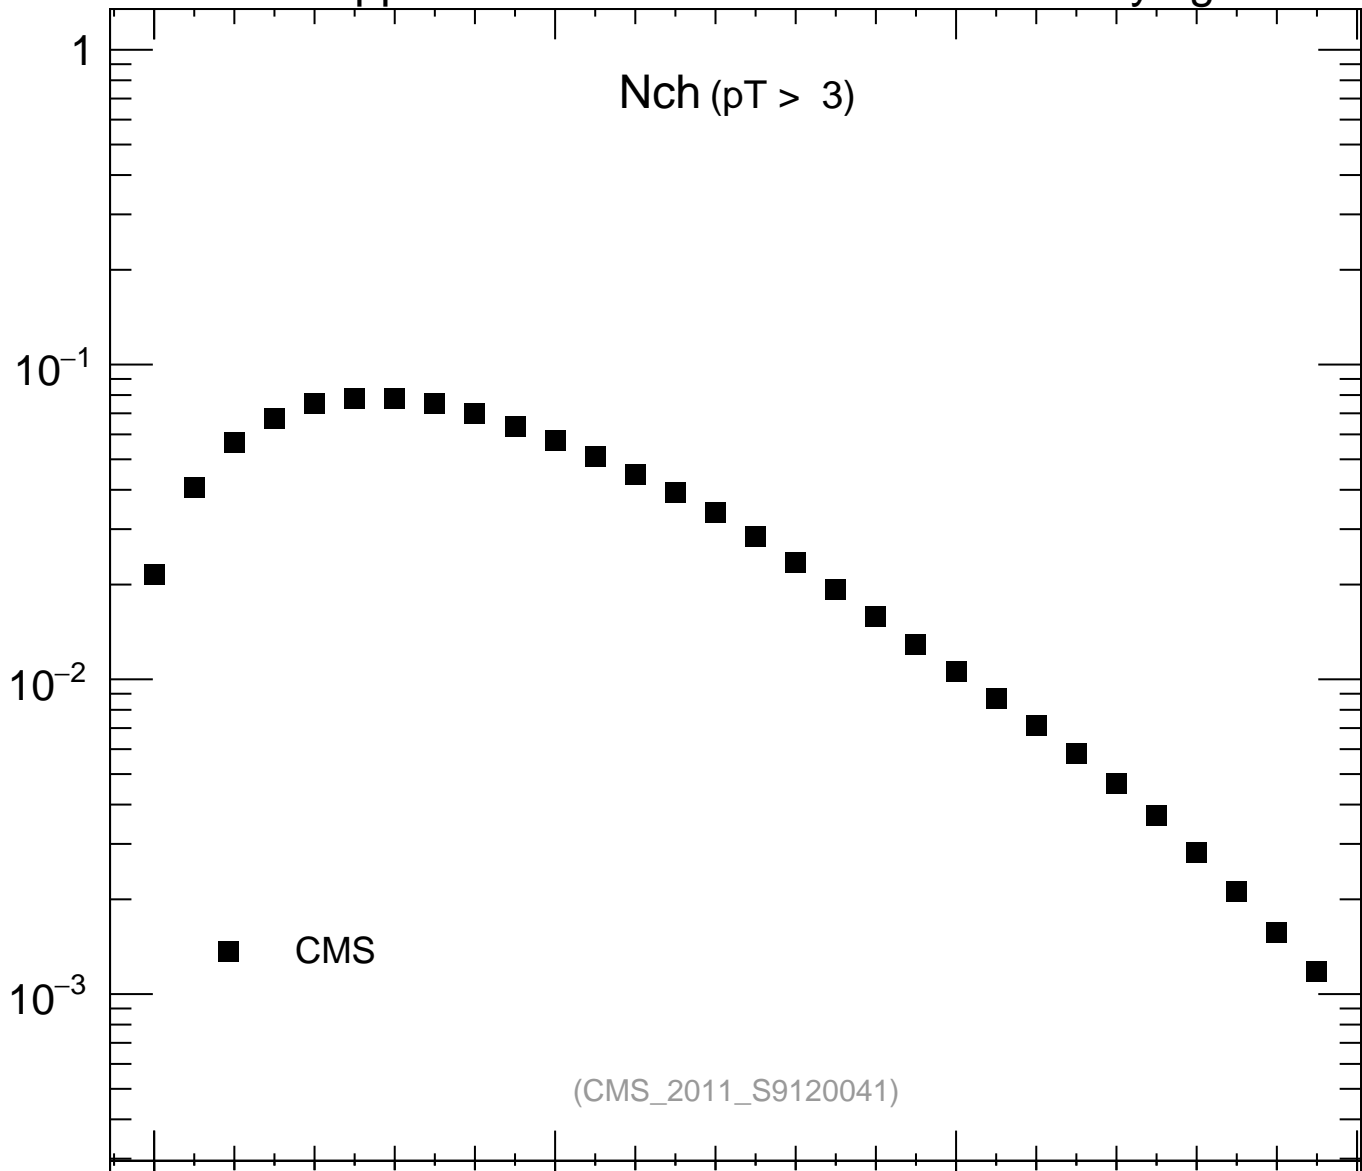

7000 GeV pp

Underlying Event

Nch ($p_T > 3$)

mcplots.cern.ch [arXiv:1306.3436]