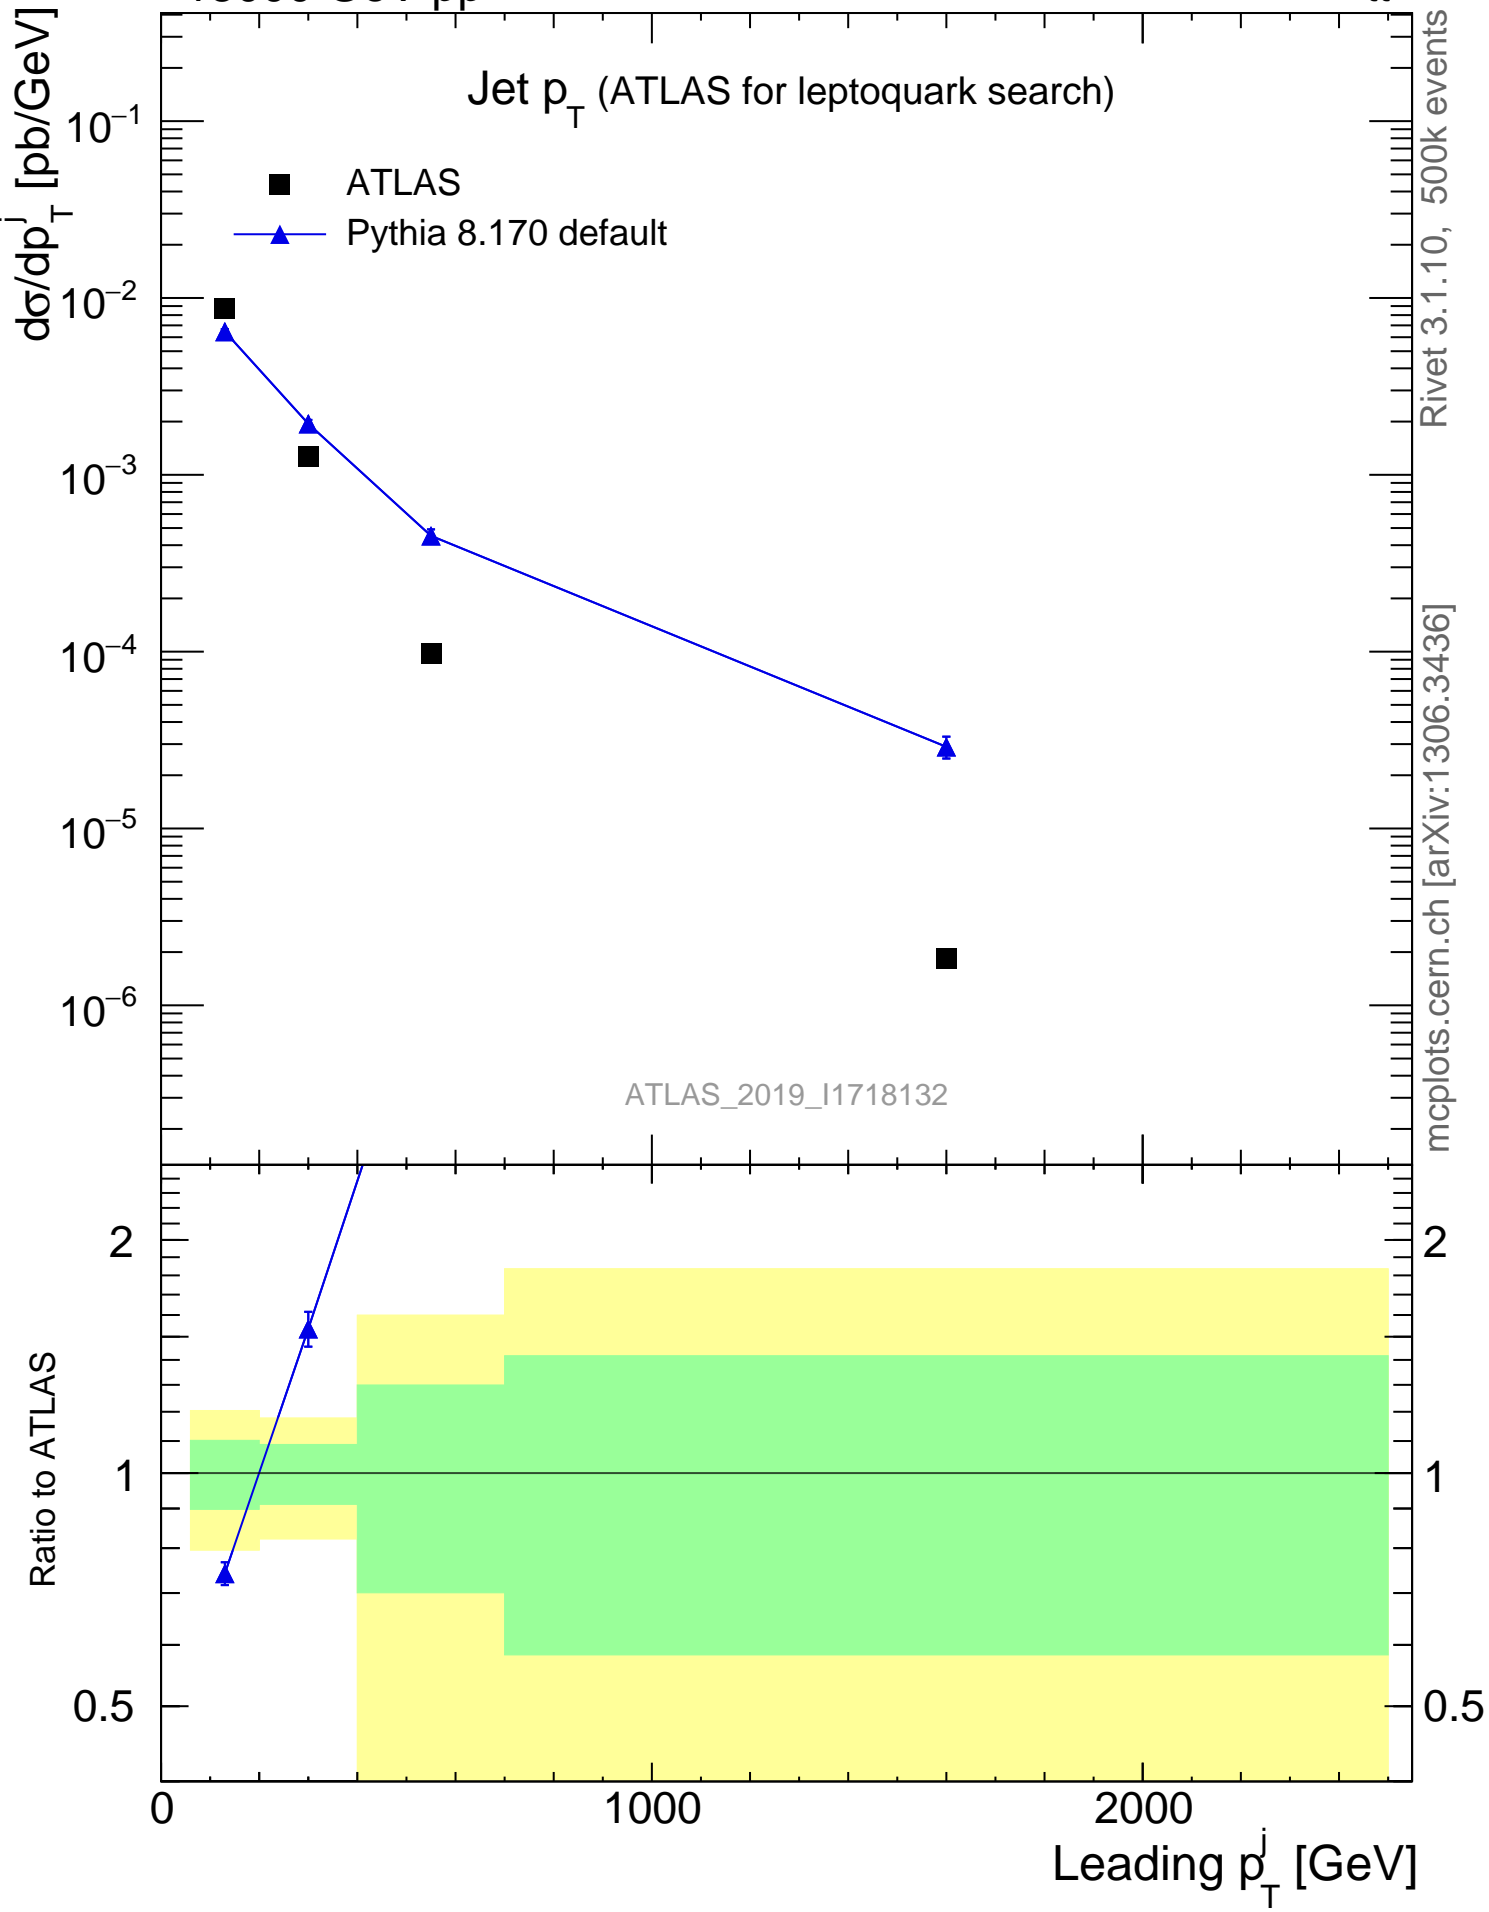

13000 GeV pp

tt

Jet p_T (ATLAS for leptoquark search)

ATLAS_2019_I1718132

Rivet 3.1.10, 500k events

mcplots.cern.ch [arXiv:1306.3436]