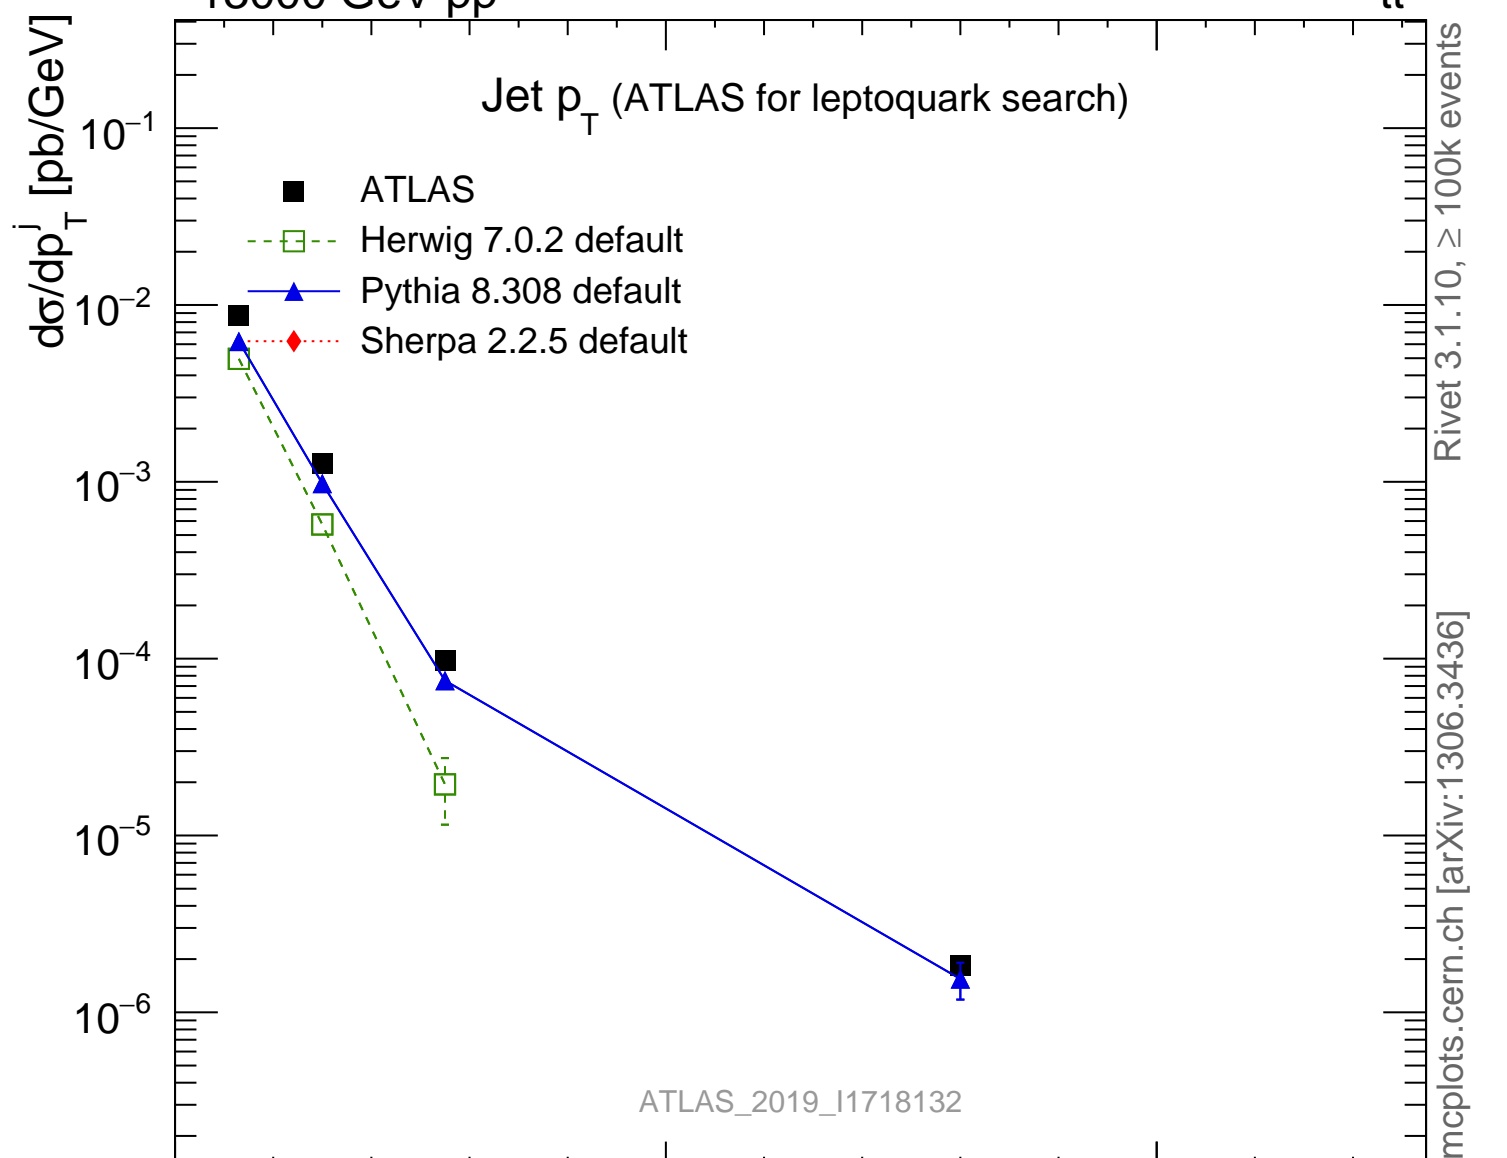

13000 GeV pp

tt

Jet p_T (ATLAS for leptoquark search)

Rivet 3.1.10, ≥ 100k events