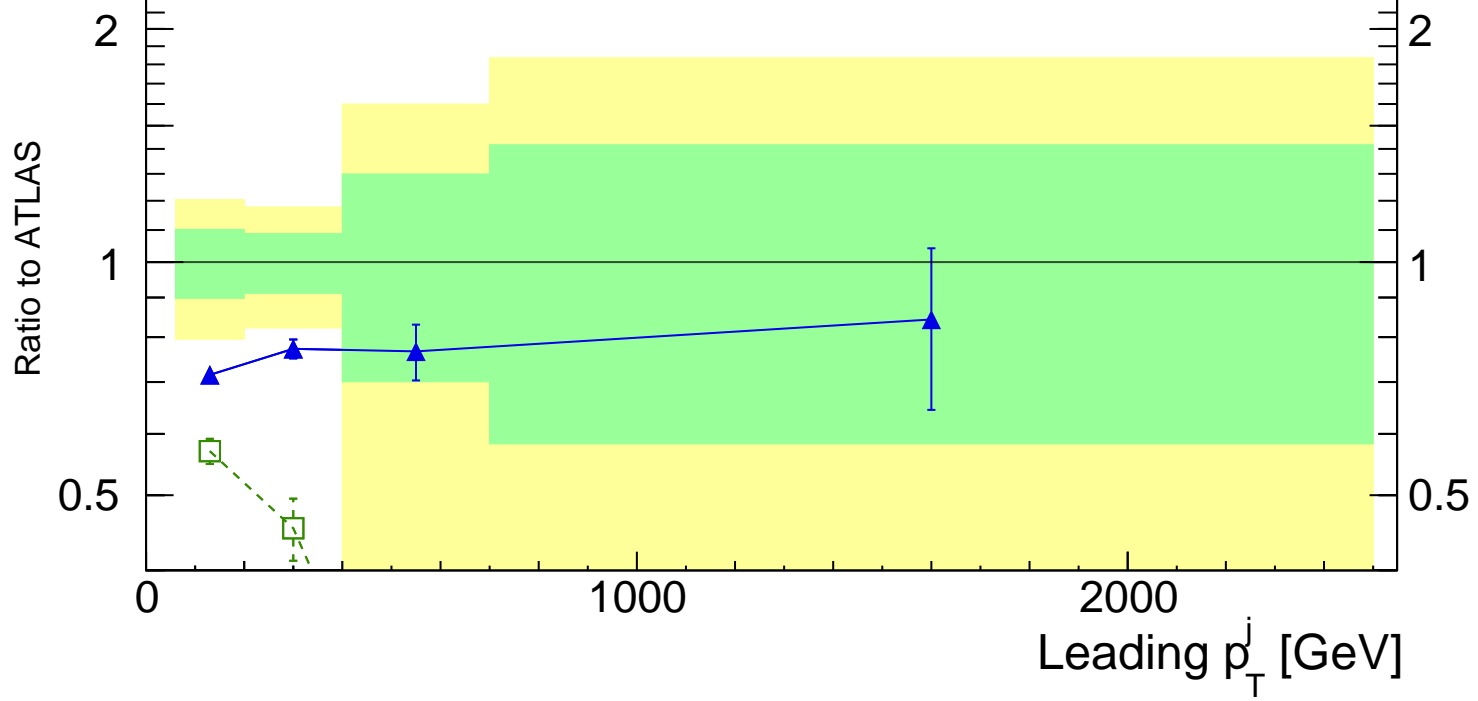

13000 GeV pp

tt

Jet p_T (ATLAS for leptoquark search)

Rivet 3.1.10, ≥ 100k events