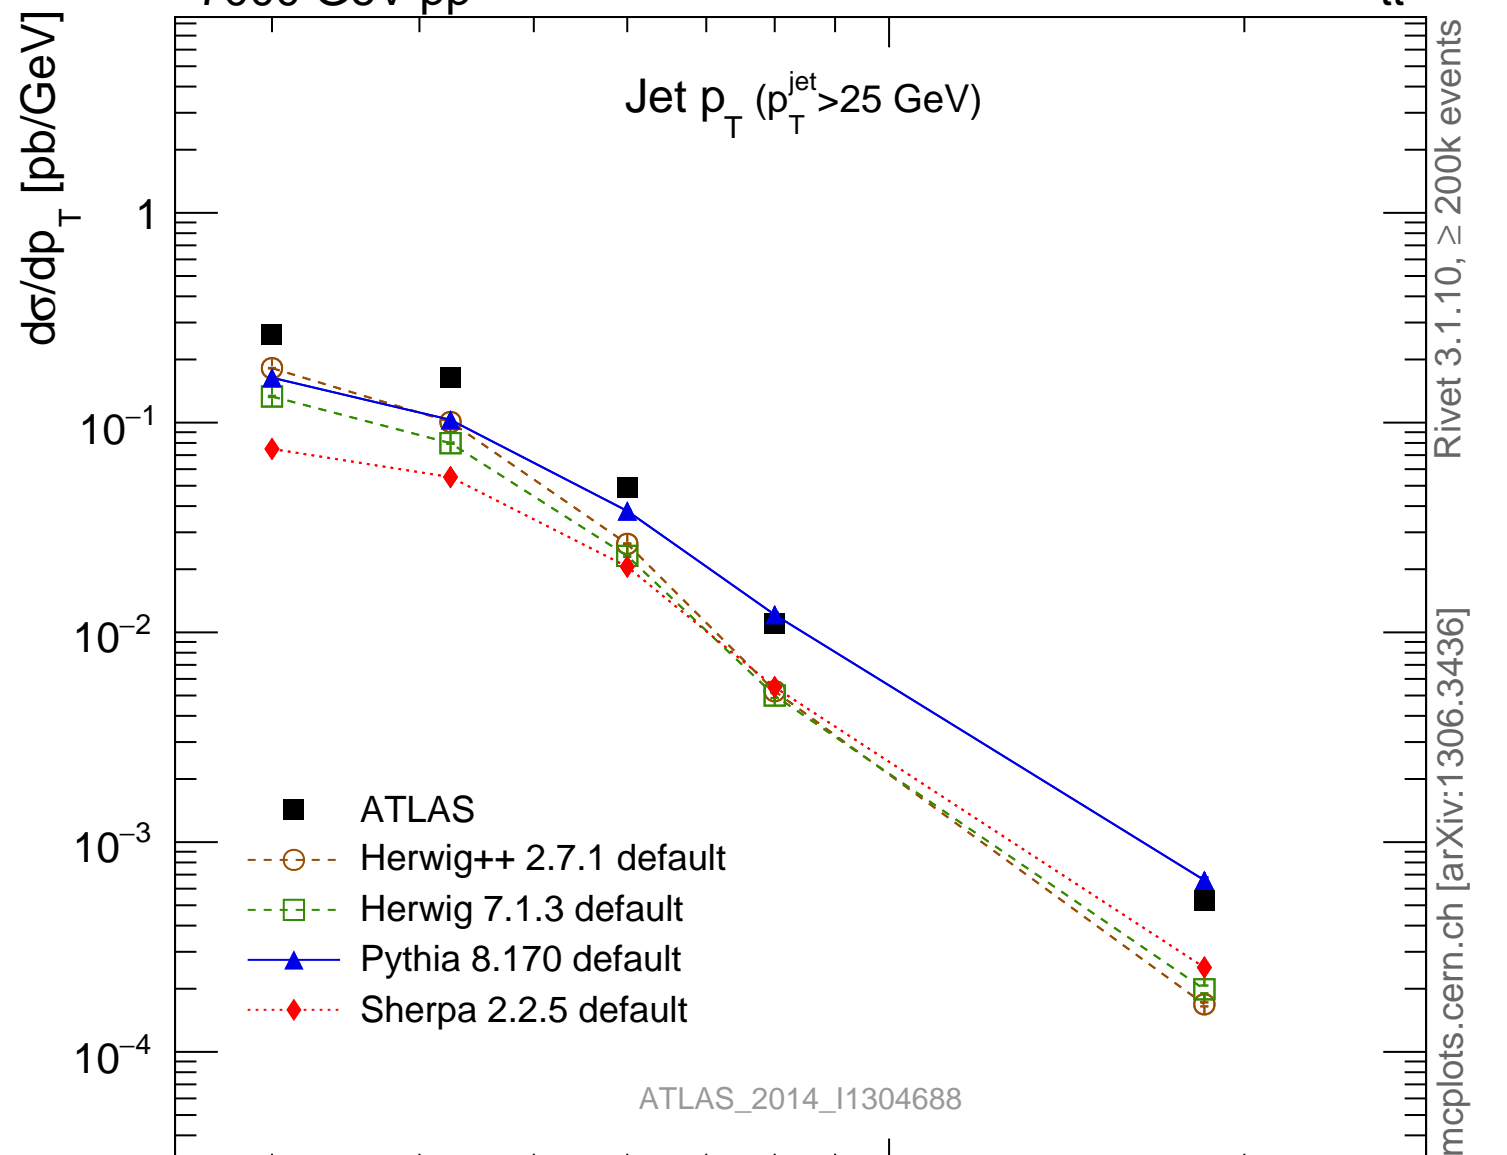

7000 GeV pp

tt

Jet p_T ($p_T^{\text{jet}} > 25$ GeV)Rivet 3.1.10, $\geq 200k$ events

mcplots.cern.ch [arXiv:1306.3436]

Ratio to ATLAS