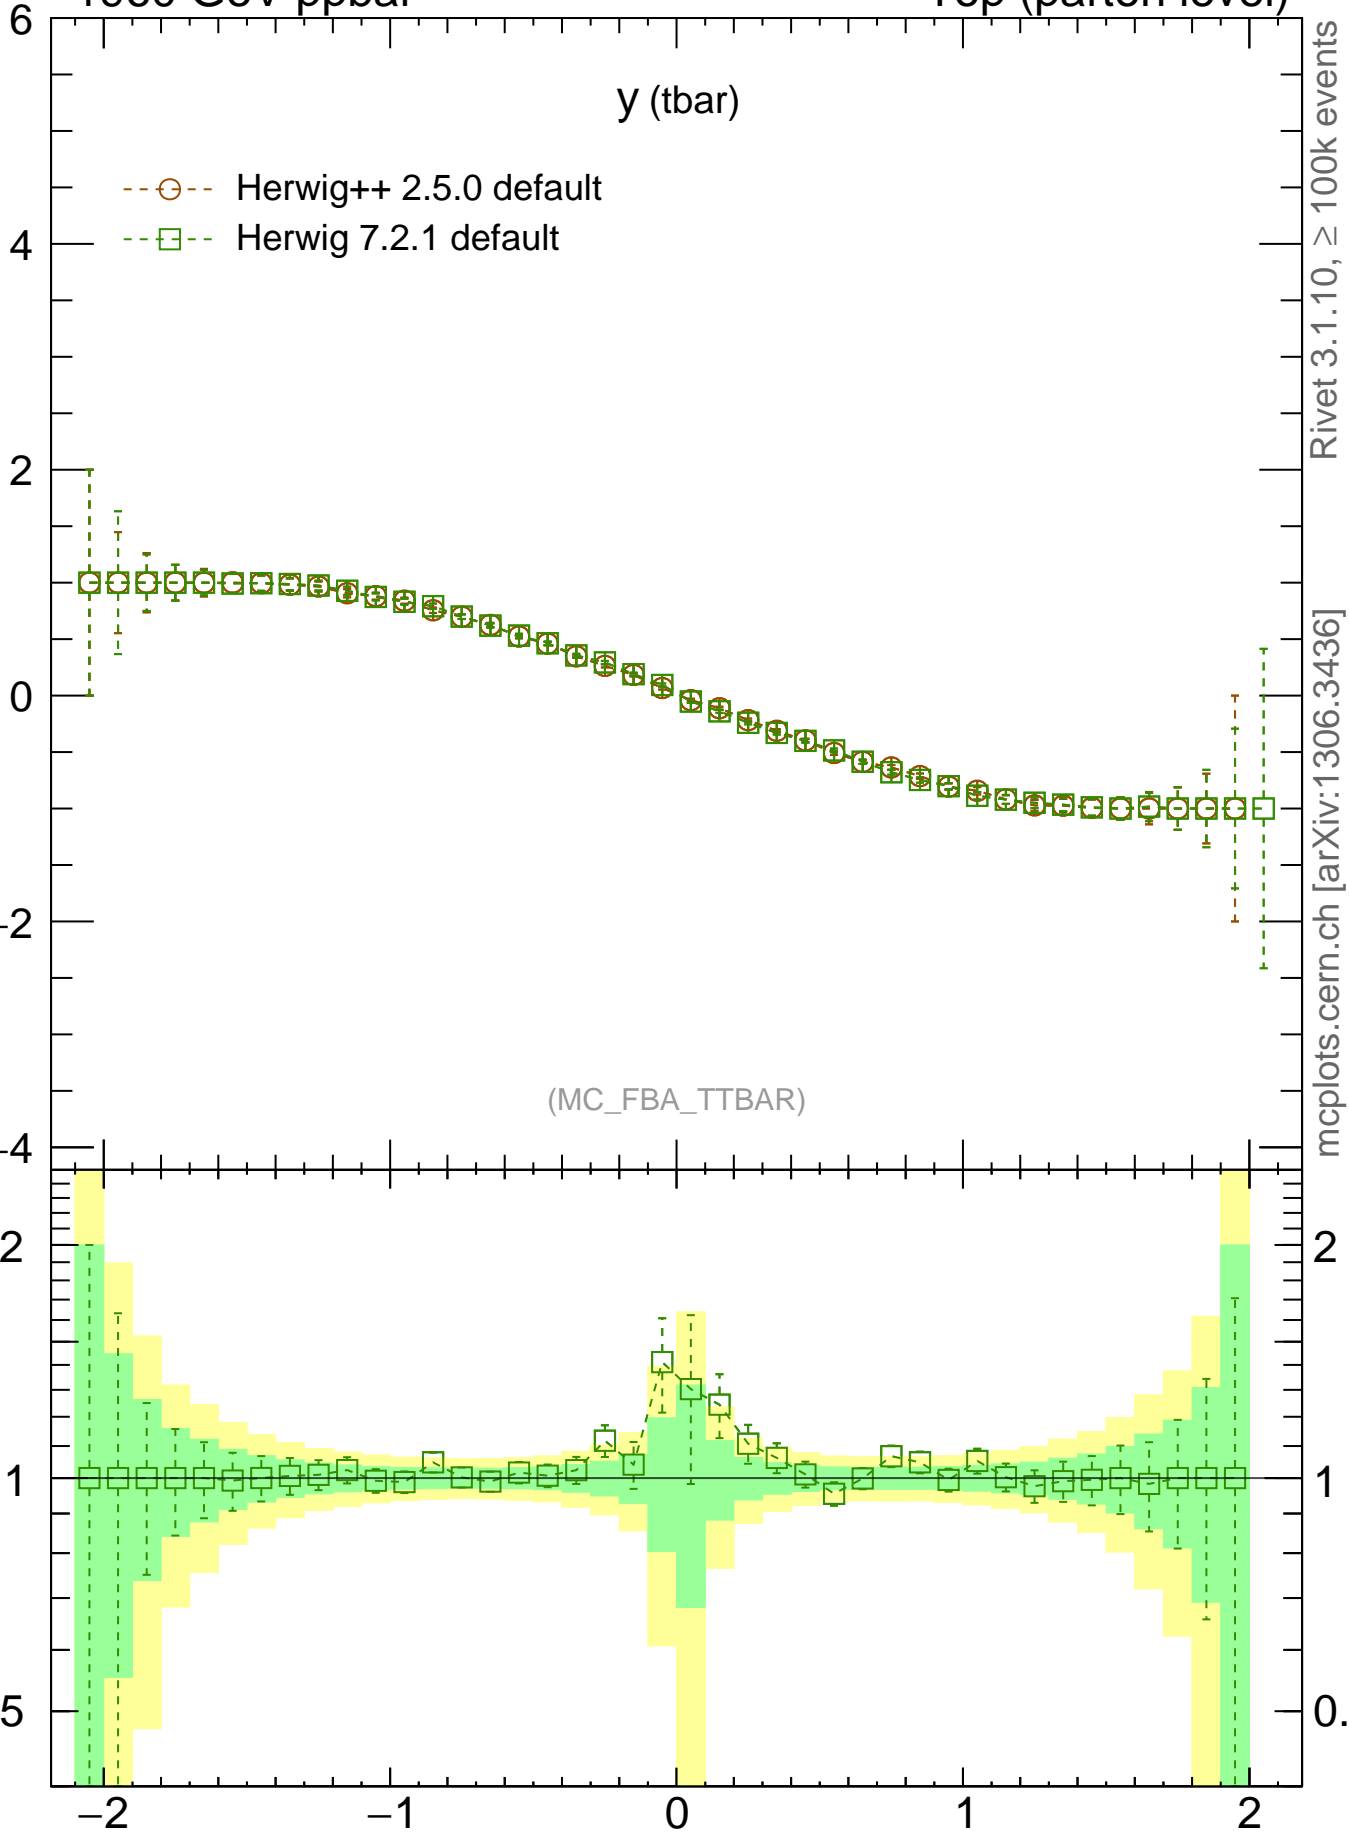

1960 GeV ppbar

Top (parton level)

Rivet 3.1.10,  $\geq 100k$  events

mcplots.cern.ch [arXiv:1306.3436]