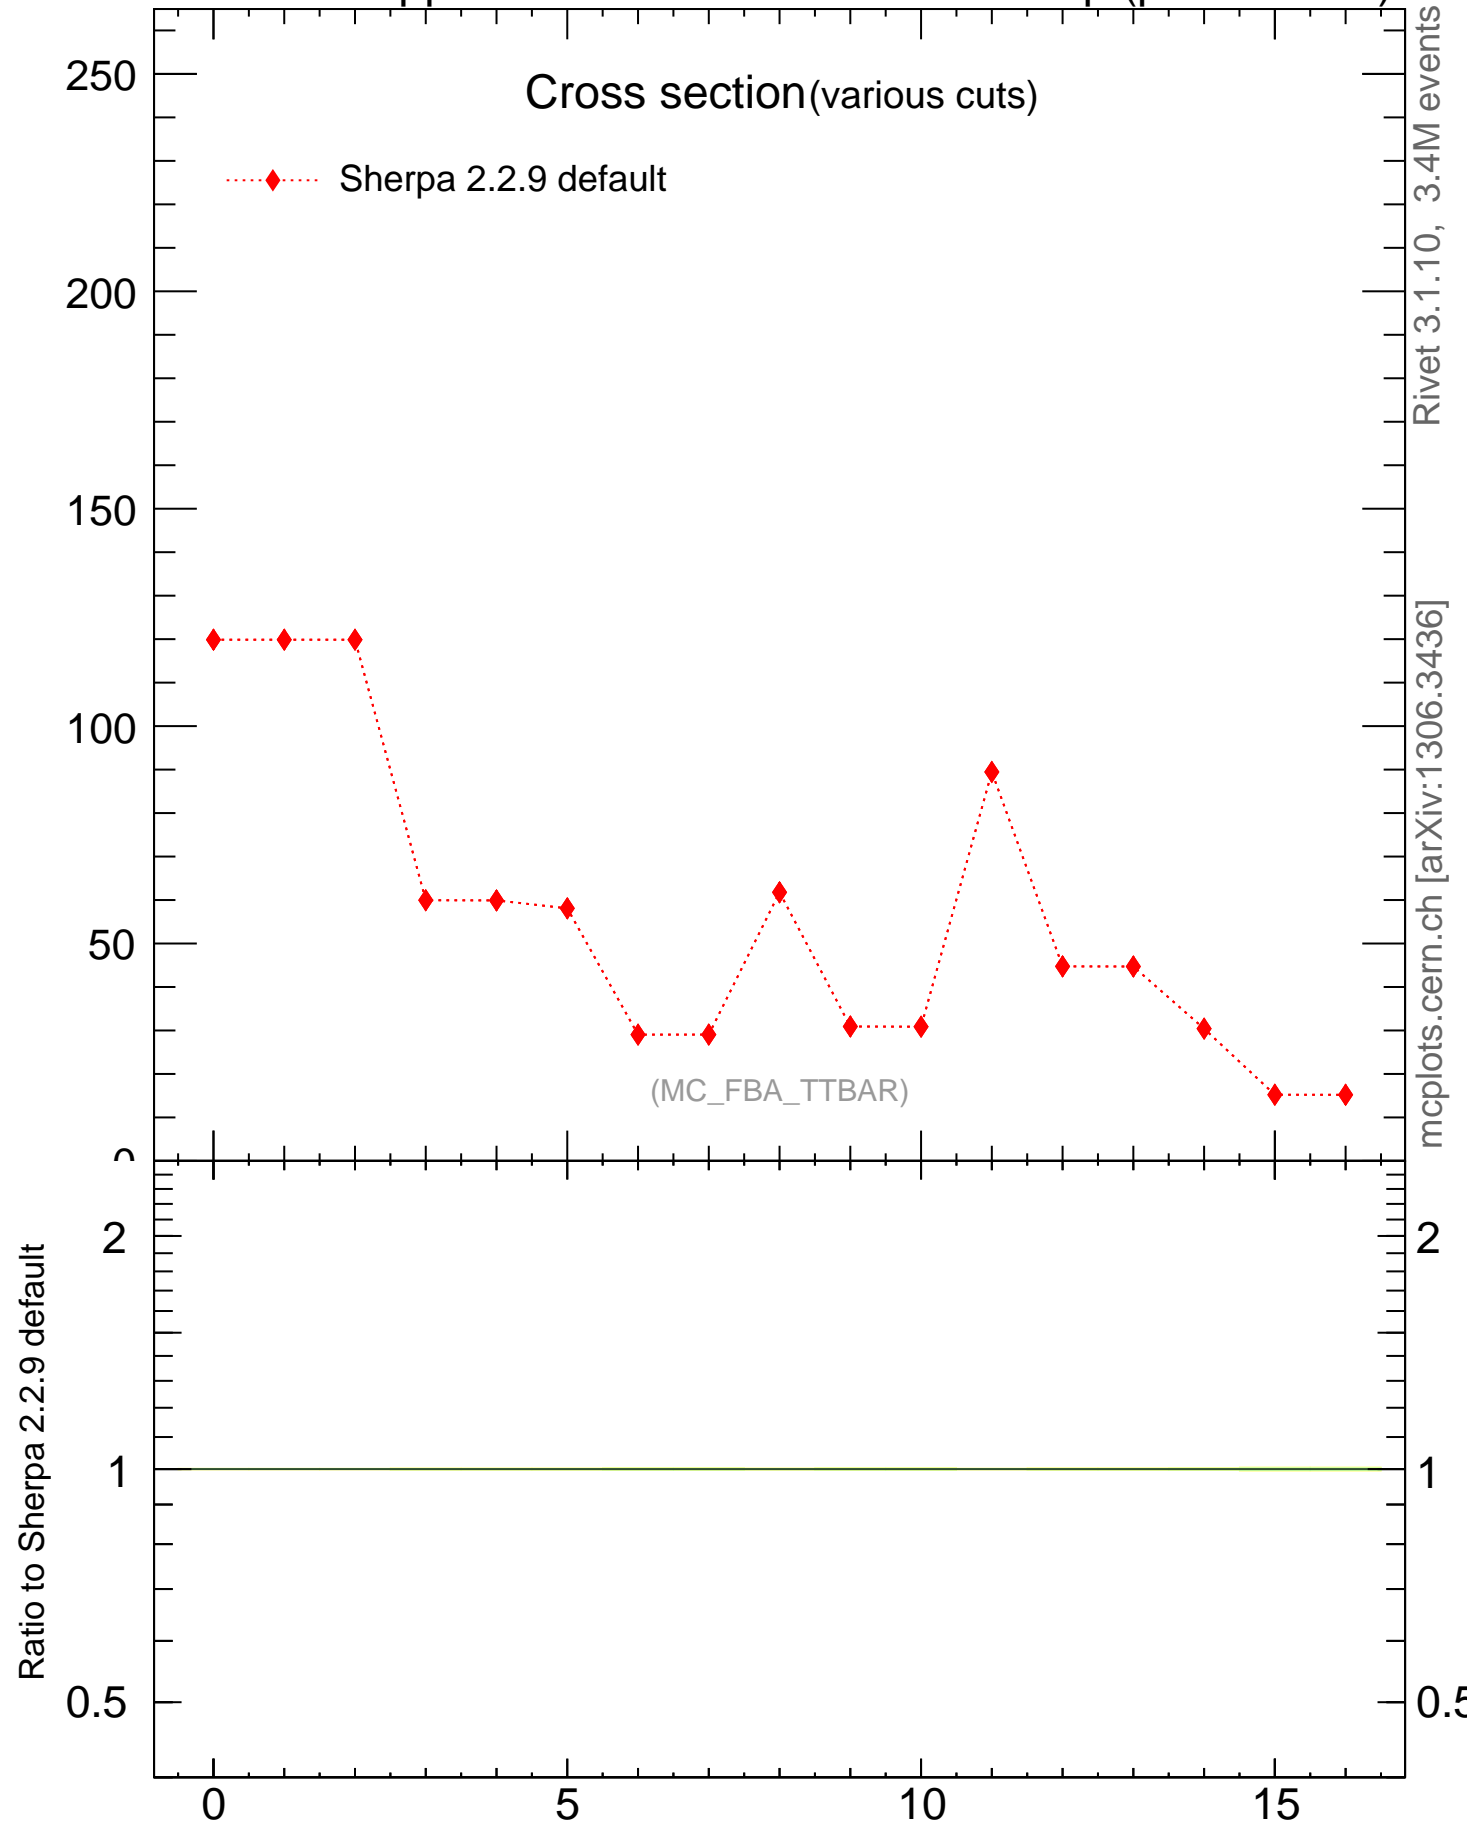

Cross section (various cuts)

Sherpa 2.2.9 default

(MC_FBA_TTBAR)

mcplots.cern.ch [arXiv:1306.3436]

Rivet 3.1.10, 3.4M events