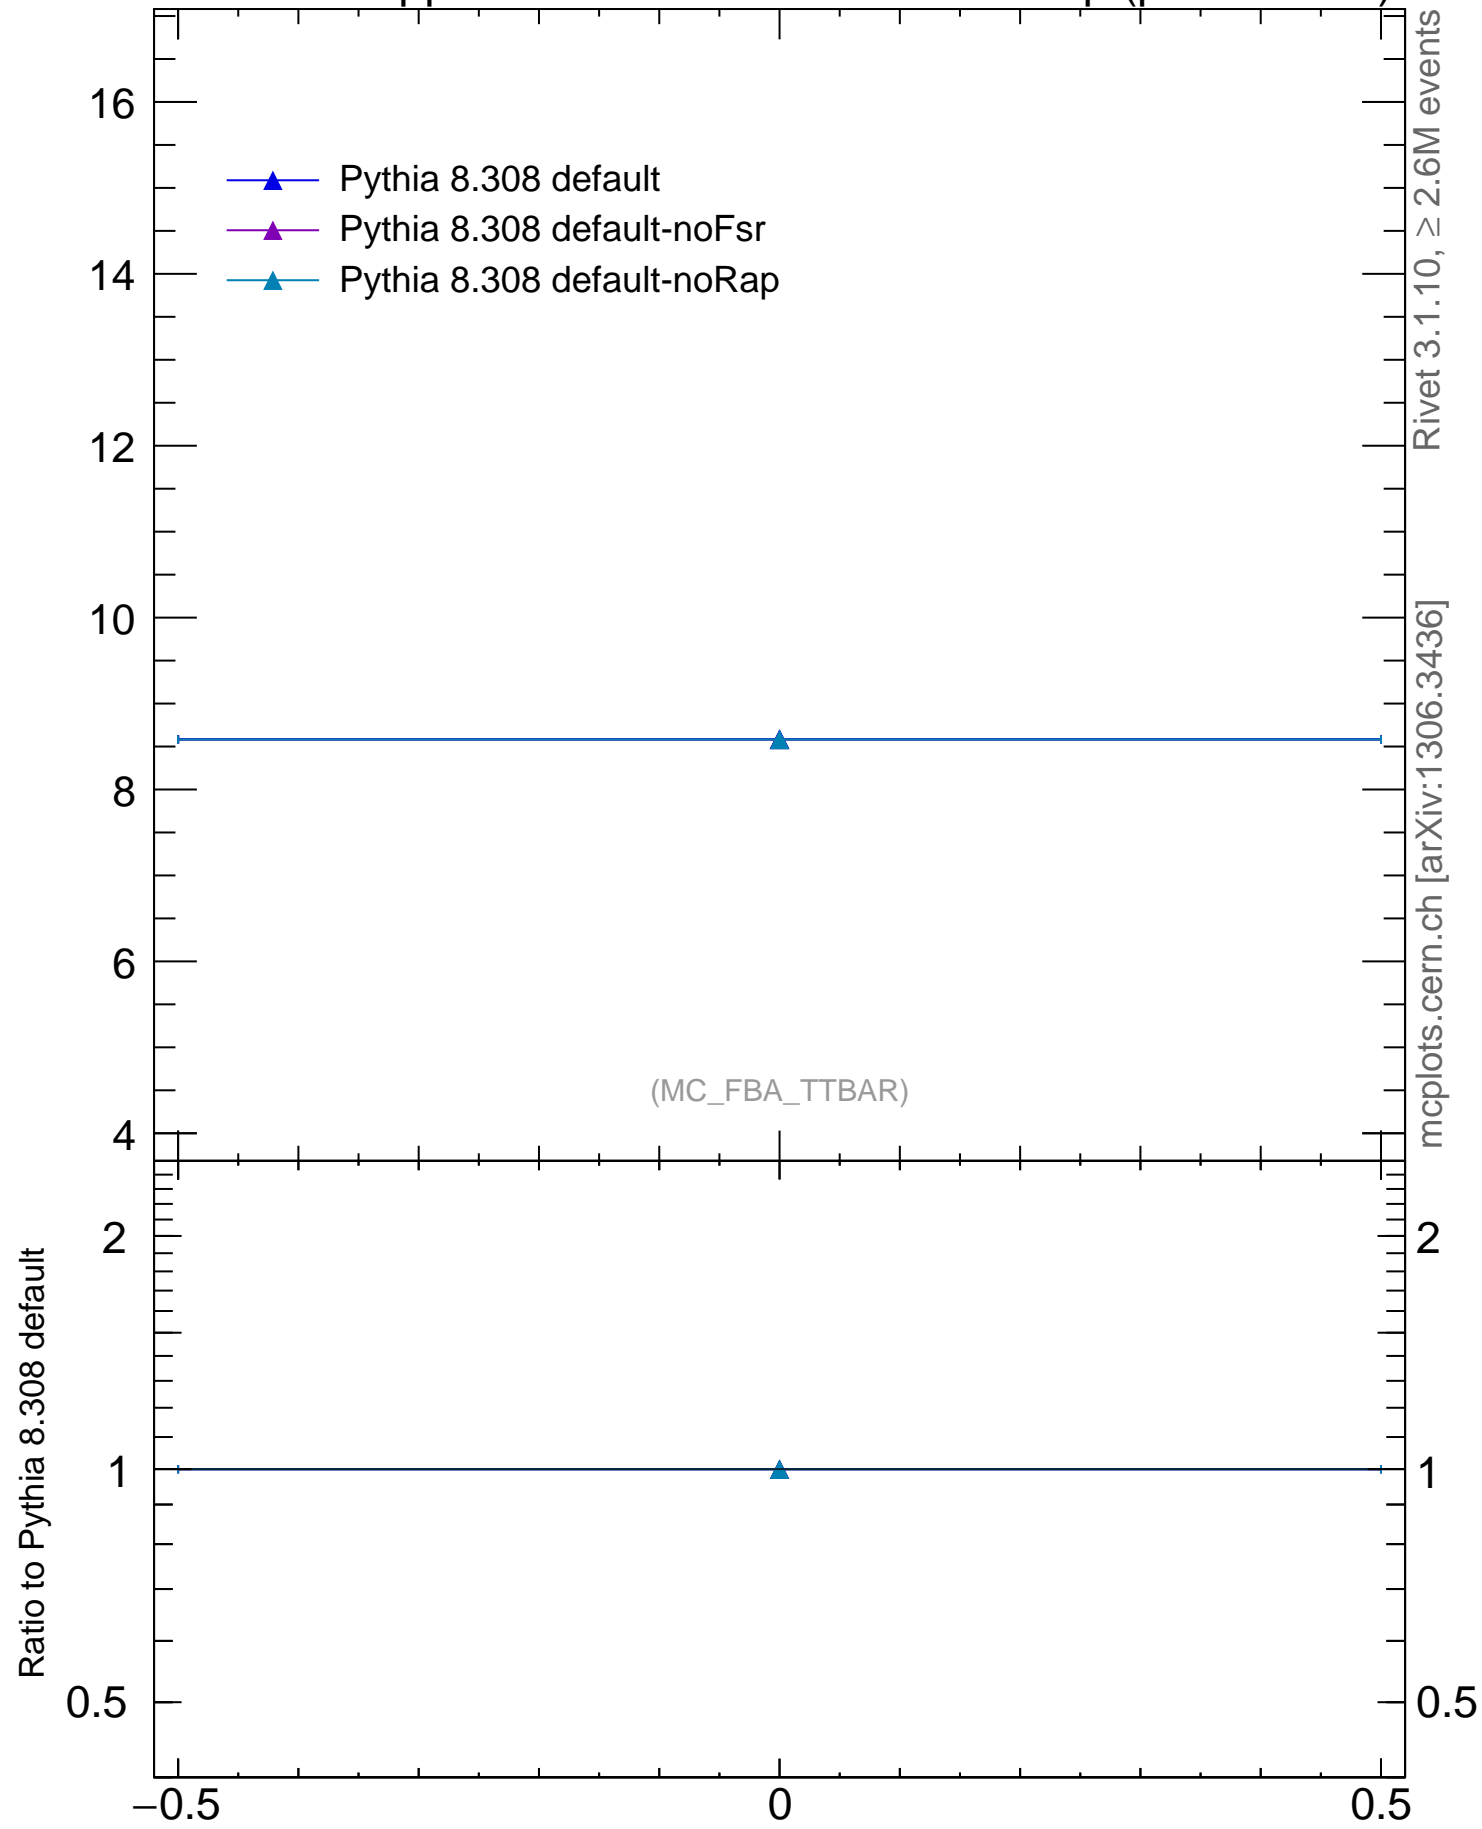

1960 GeV ppbar

Top (parton level)

Rivet 3.1.10, ≥ 2.6M events