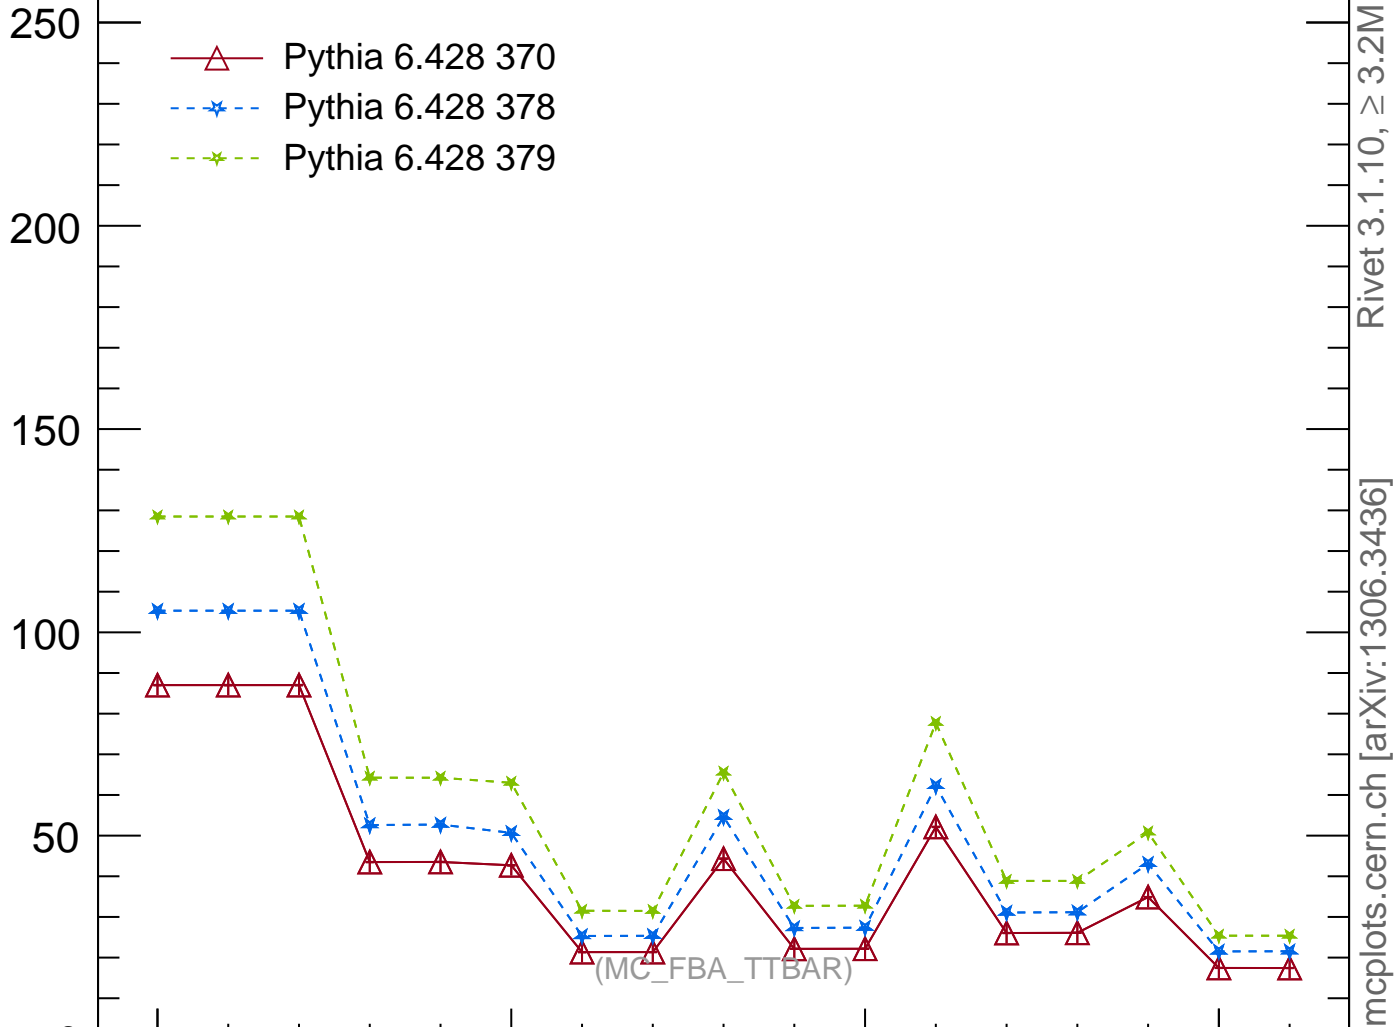

Cross section (various cuts)

Rivet 3.1.10, $\geq 3.2M$ events

mcplots.cern.ch [arXiv:1306.3436]

(MC_FBA_TTBAR)

Ratio to Pythia 6.428 370