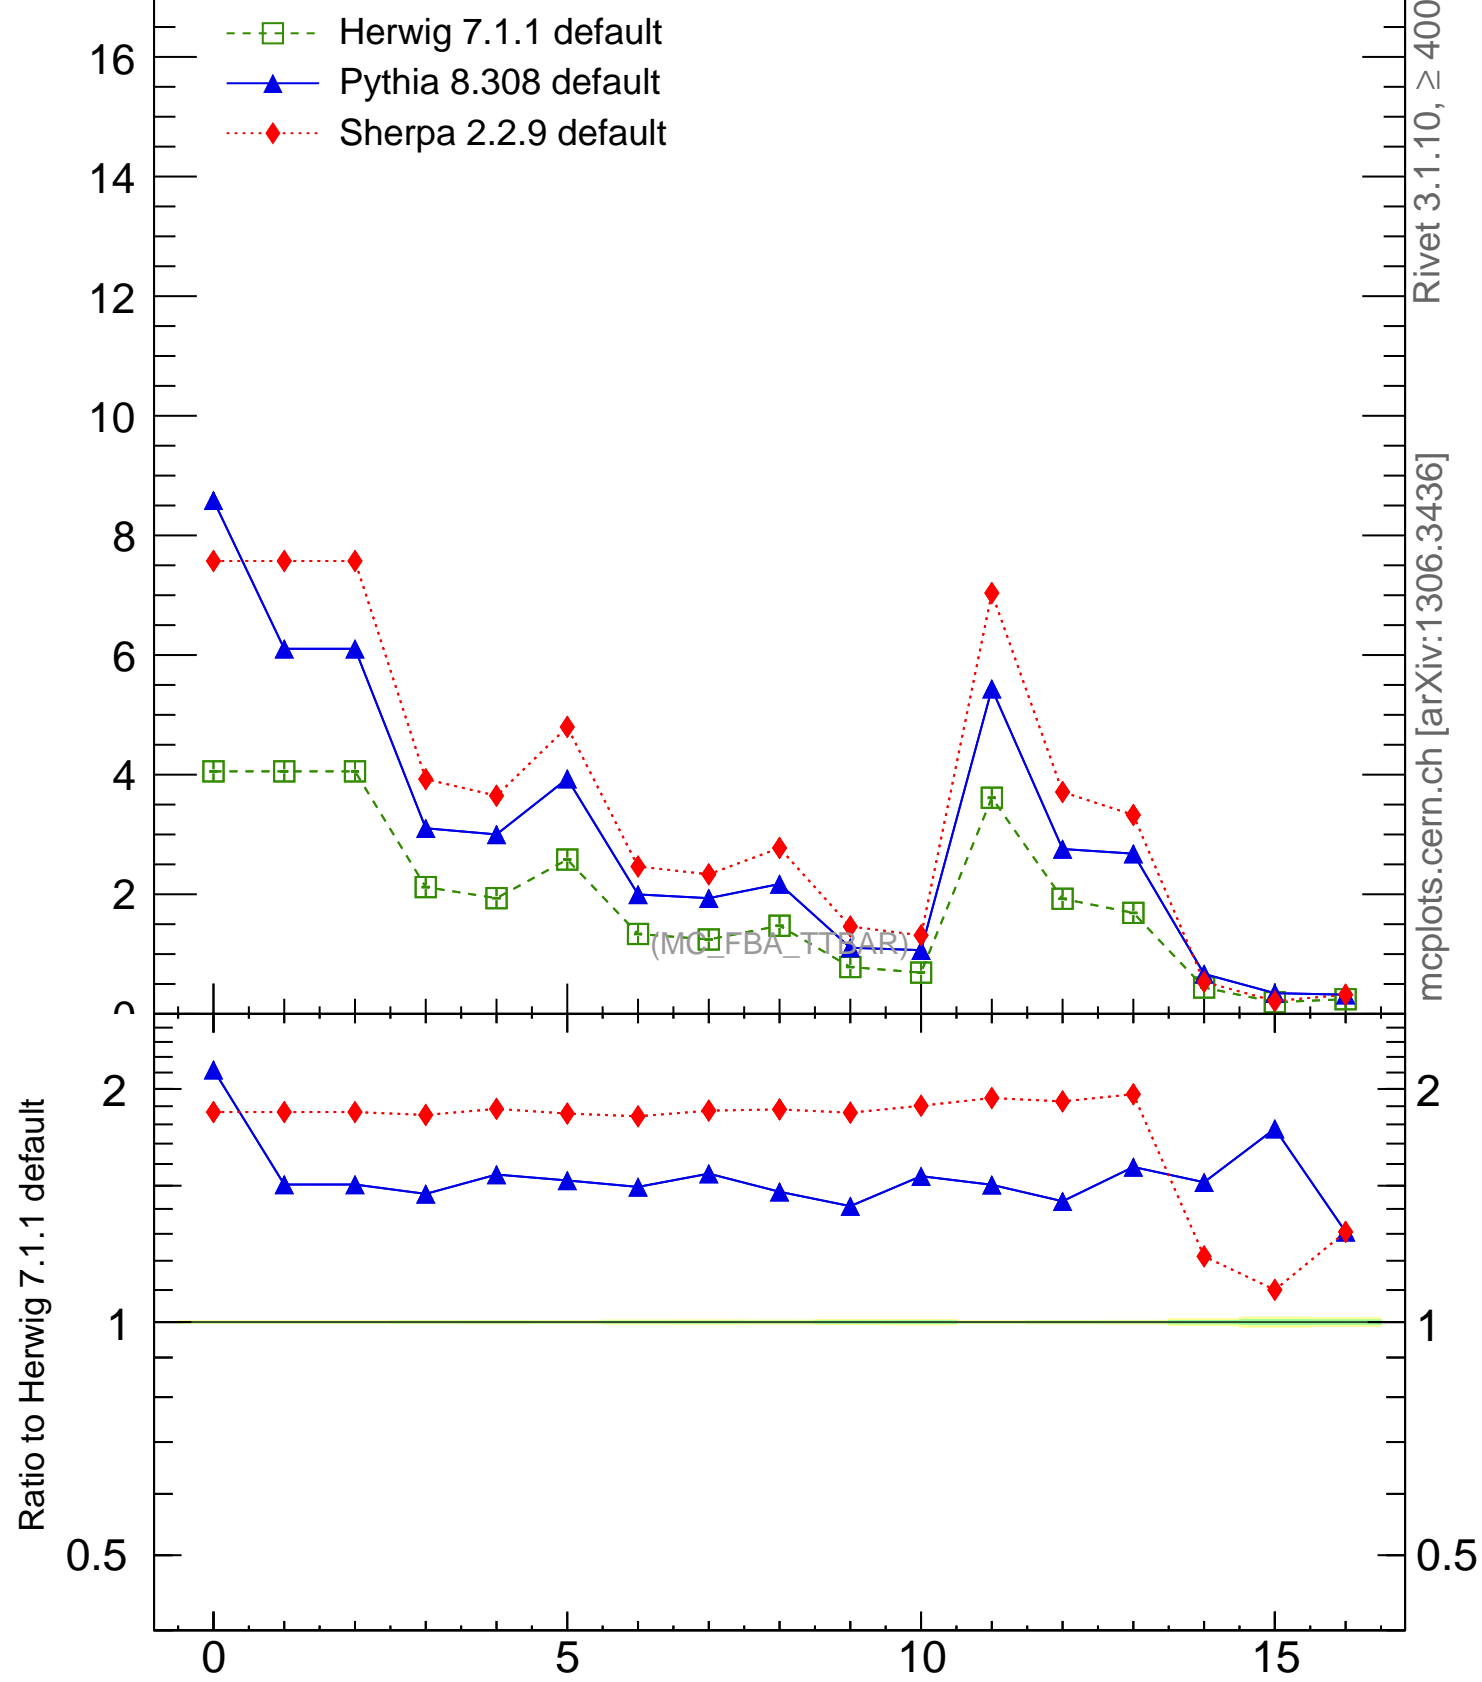

Cross section (various cuts)

Rivet 3.1.10, ≥ 400k events

mcplots.cern.ch [arXiv:1306.3436]

2

1

0.5