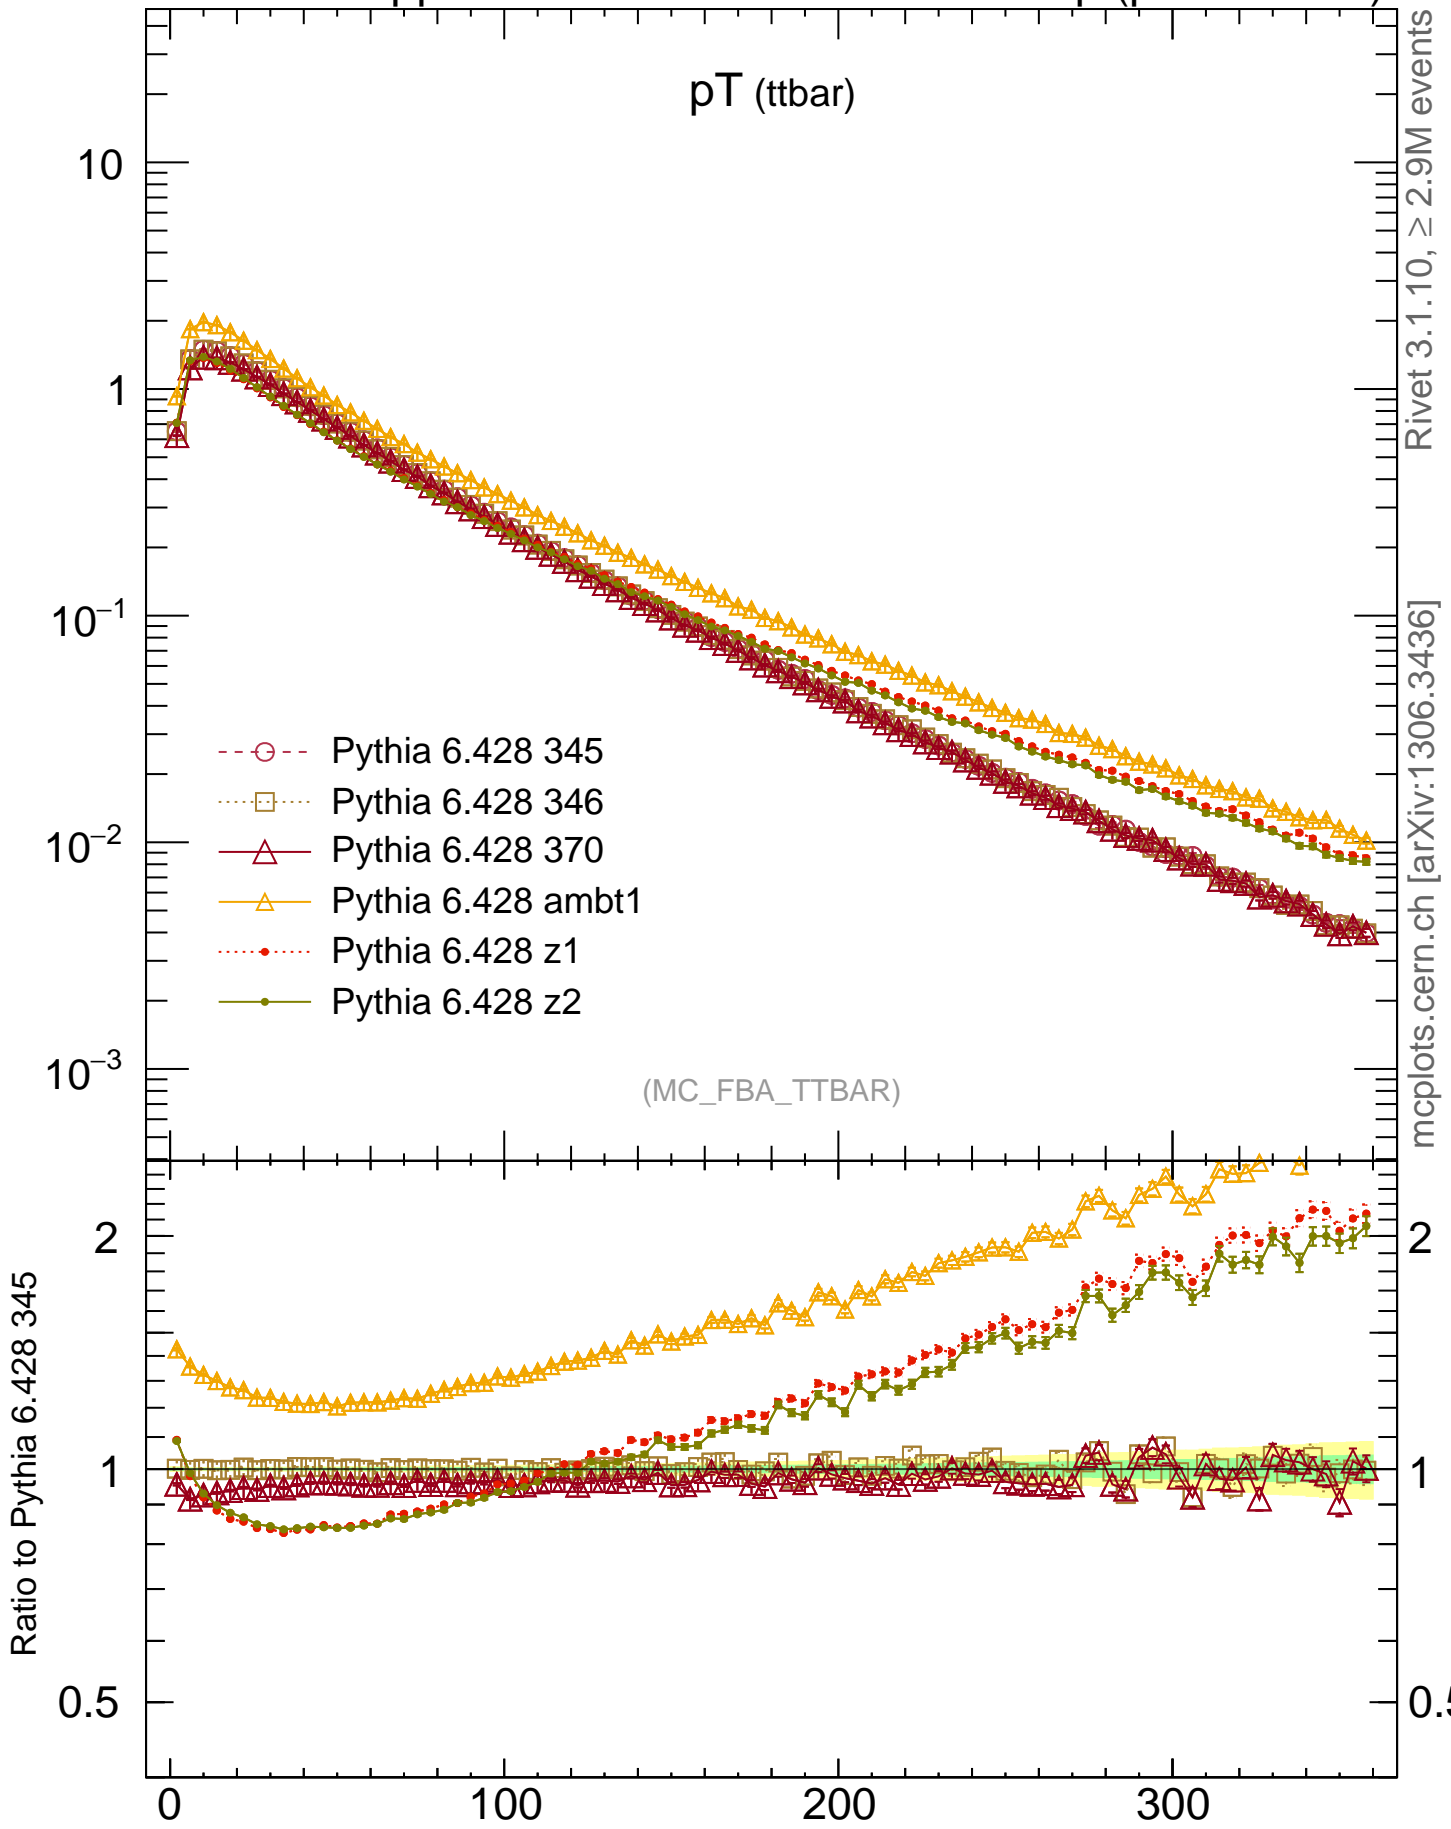

7000 GeV pp

Top (parton level)

$p_T$  (ttbar)

Rivet 3.1.10, ≥ 2.9M events

mcplots.cern.ch [arXiv:1306.3436]

Ratio to Pythia 6.428 345

(MC\_FBA\_TTBAR)

0 100 200 300