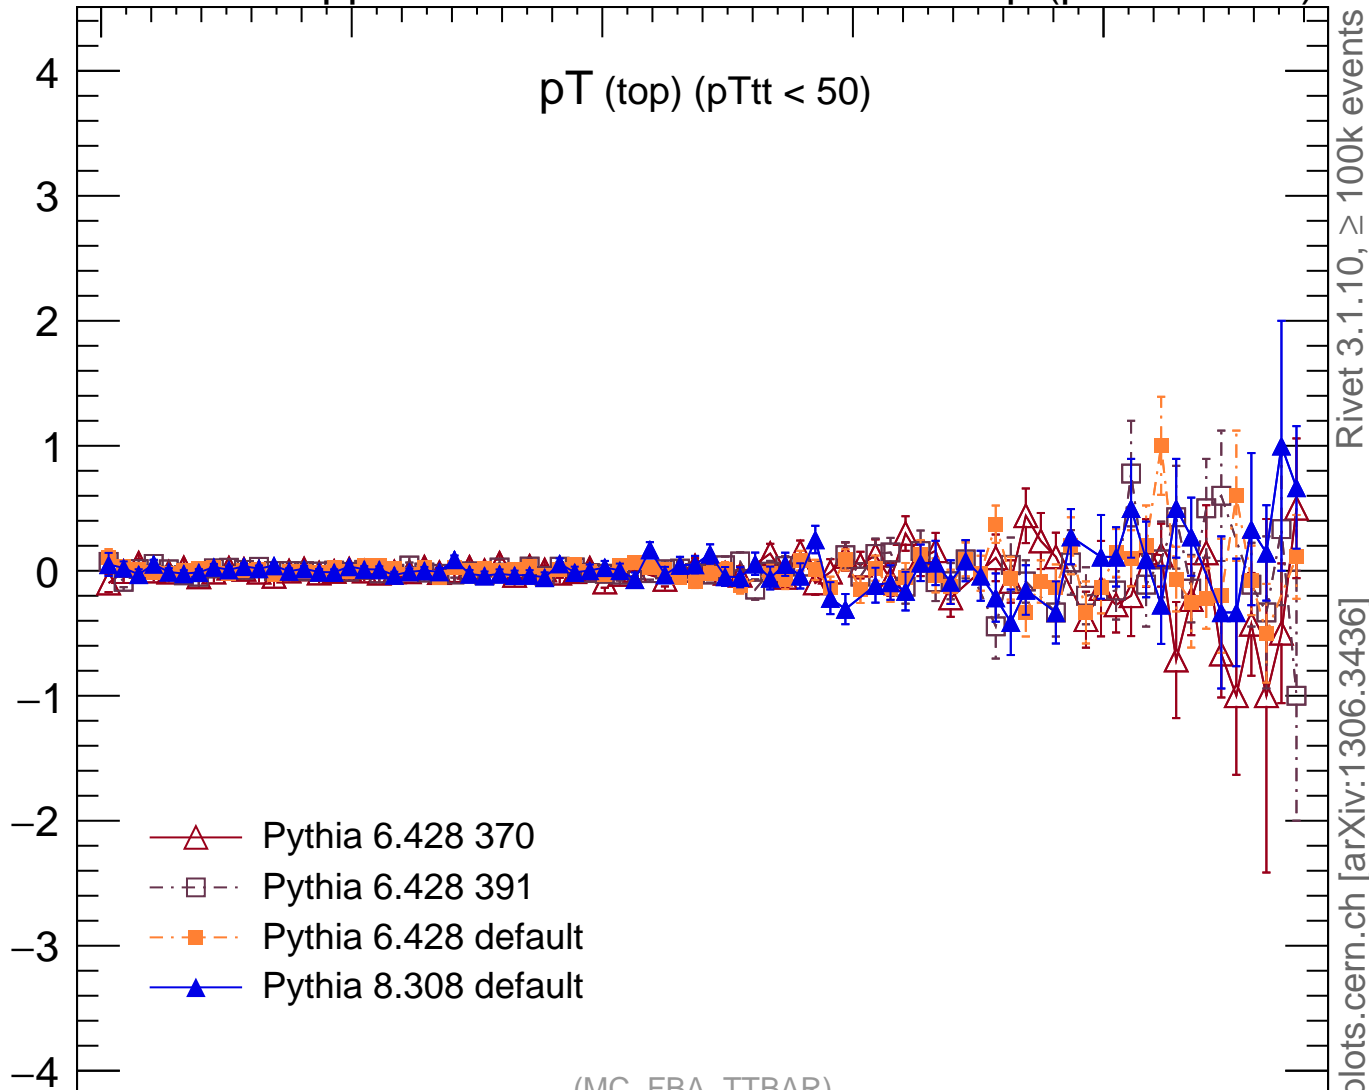

7000 GeV pp

Top (parton level)

p_T (top) ($p_{Ttt} < 50$)

Rivet 3.1.10, $\geq 100k$ events

mcplots.cern.ch [arXiv:1306.3436]

(MC_FBA_TTBAR)

Ratio to Pythia 6.428 370