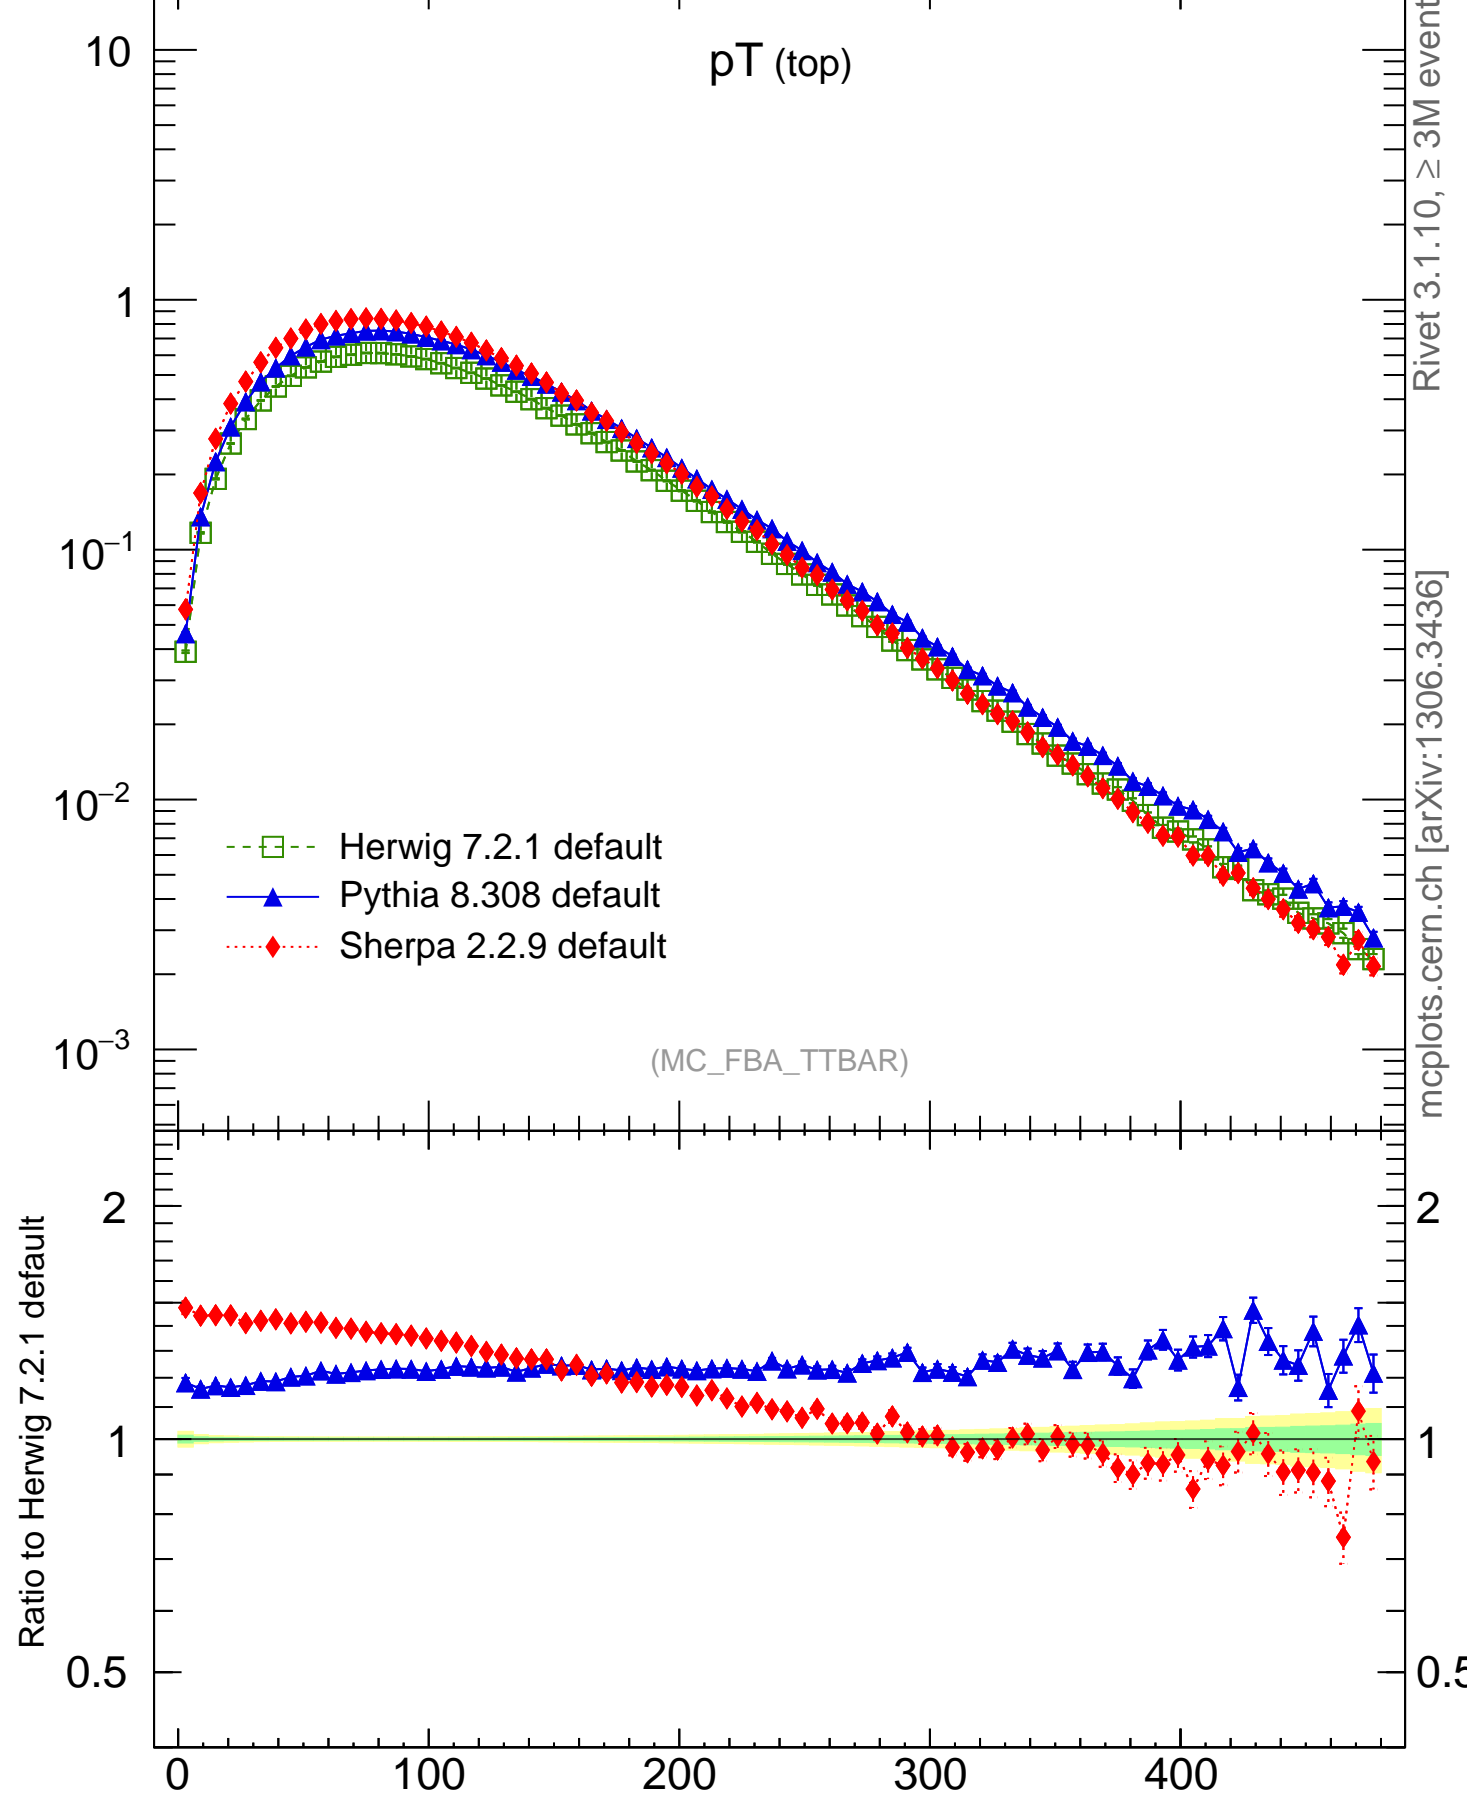

7000 GeV pp

Top (parton level)

pT (top)

Rivet 3.1.10, $\geq 3M$ events

mcplots.cern.ch [arXiv:1306.3436]

Ratio to Herwig 7.2.1 default

(MC_FBA_TTBAR)

mcplots.cern.ch [arXiv:1306.3436]