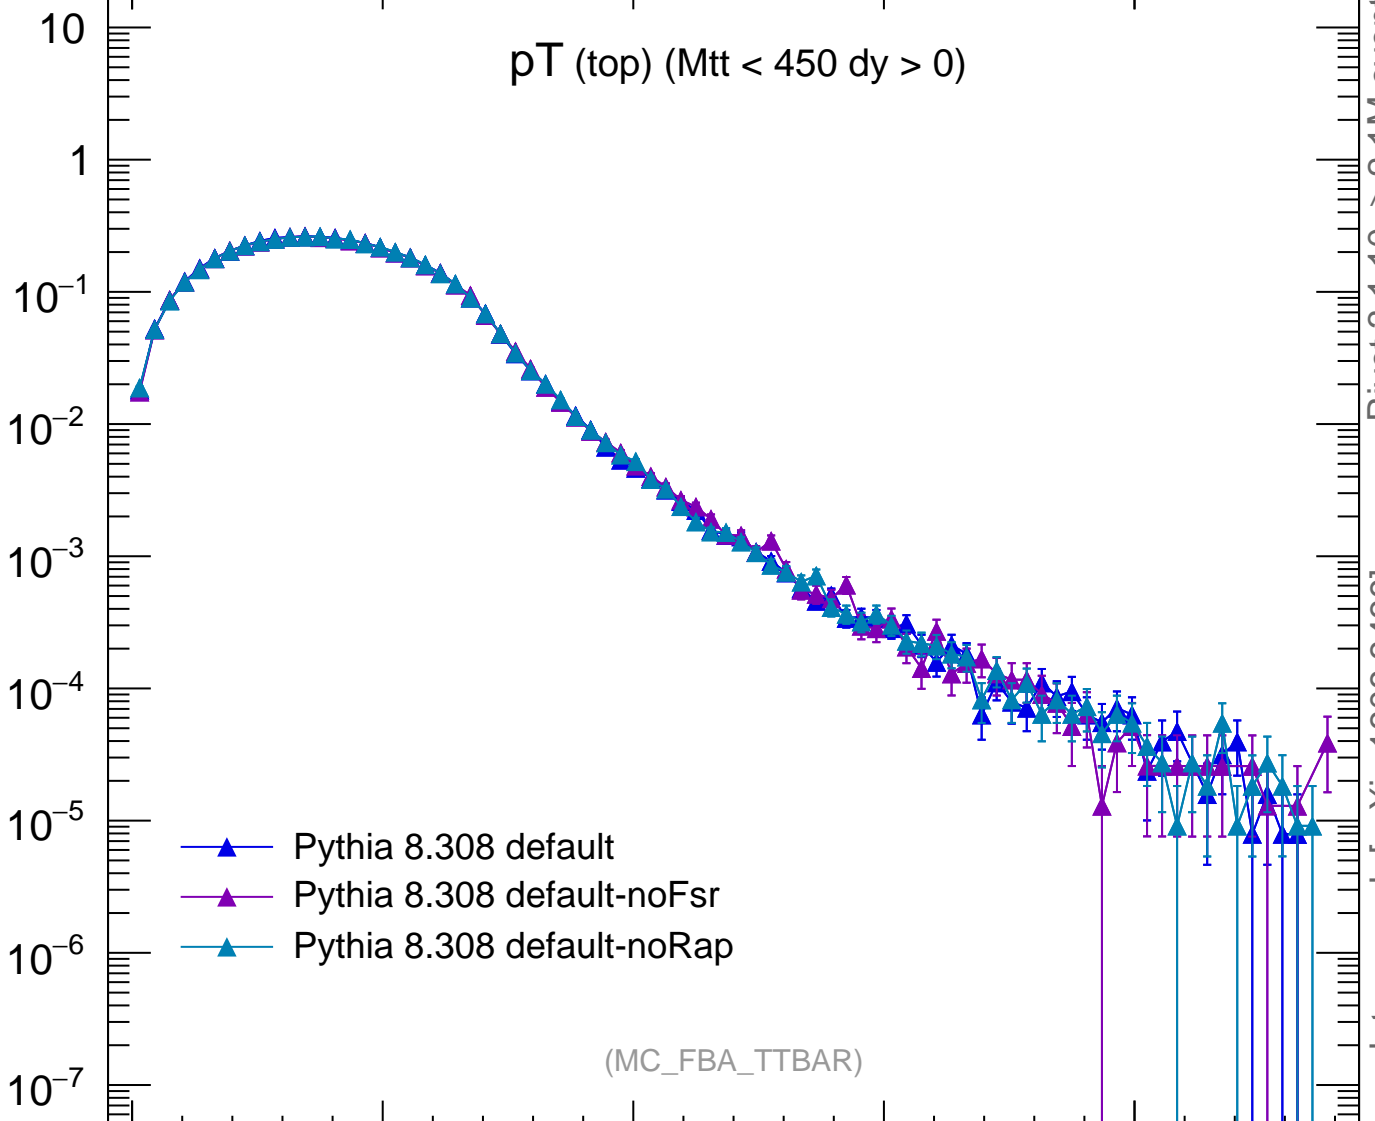

7000 GeV pp

Top (parton level)

p_T (top) (Mtt < 450 dy > 0)

Rivet 3.1.10, $\geq 2.1M$ events

mcplots.cern.ch [arXiv:1306.3436]

(MC_FBA_TTBAR)

Ratio to Pythia 8.308 default