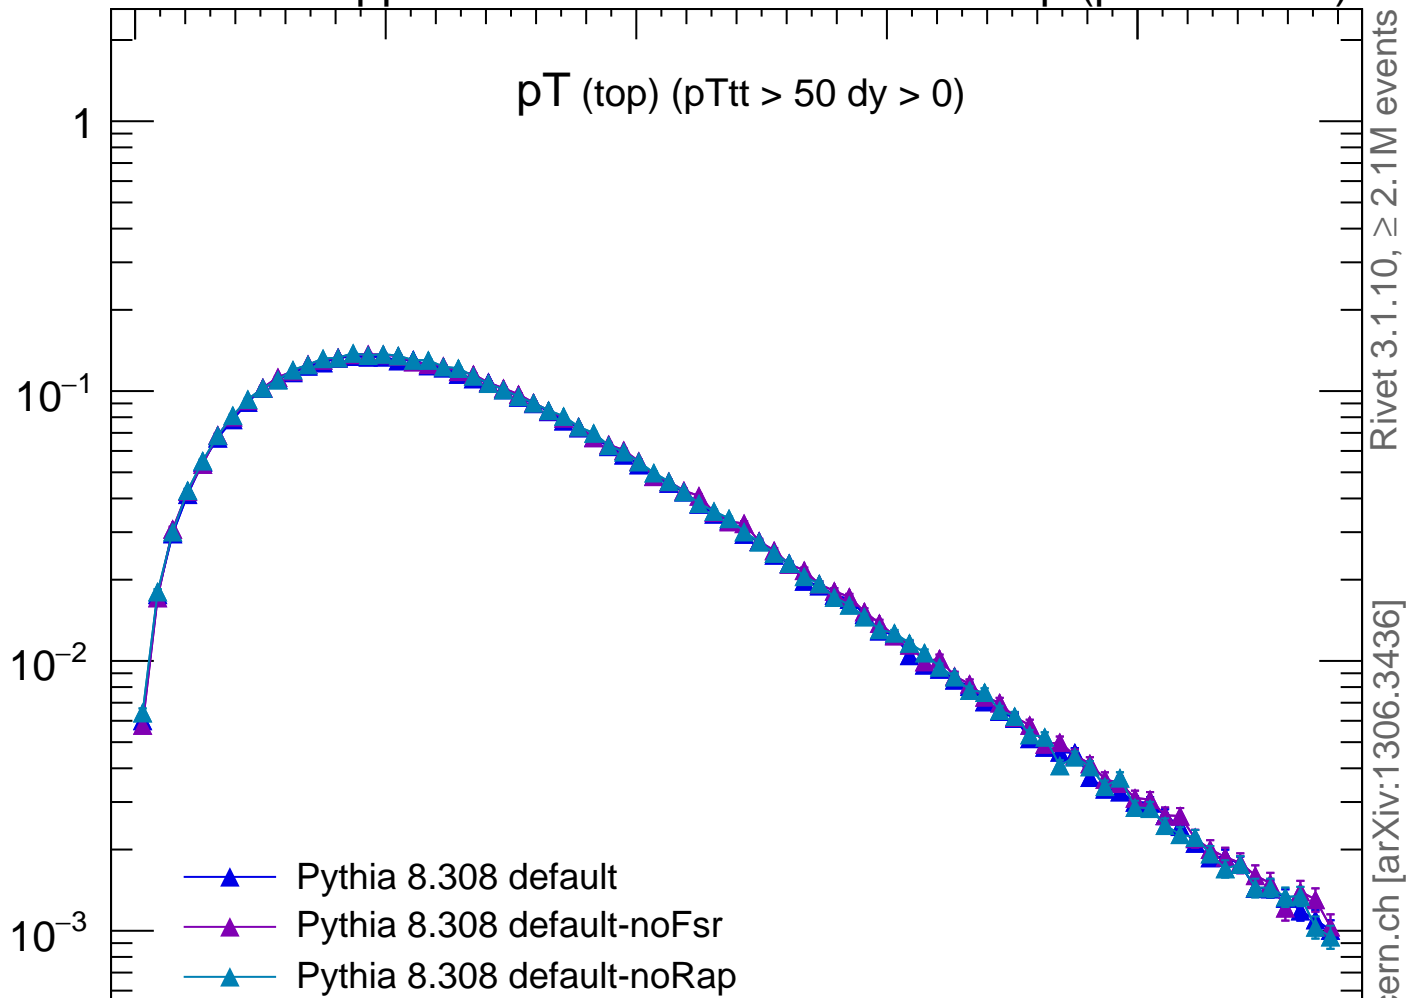

7000 GeV pp

Top (parton level)

p_T (top) ($p_{Ttt} > 50$ $dy > 0$)

Rivet 3.1.10, ≥ 2.1 M events

mcplots.cern.ch [arXiv:1306.3436]

(MC_FBA_TTBAR)

Ratio to Pythia 8.308 default

2