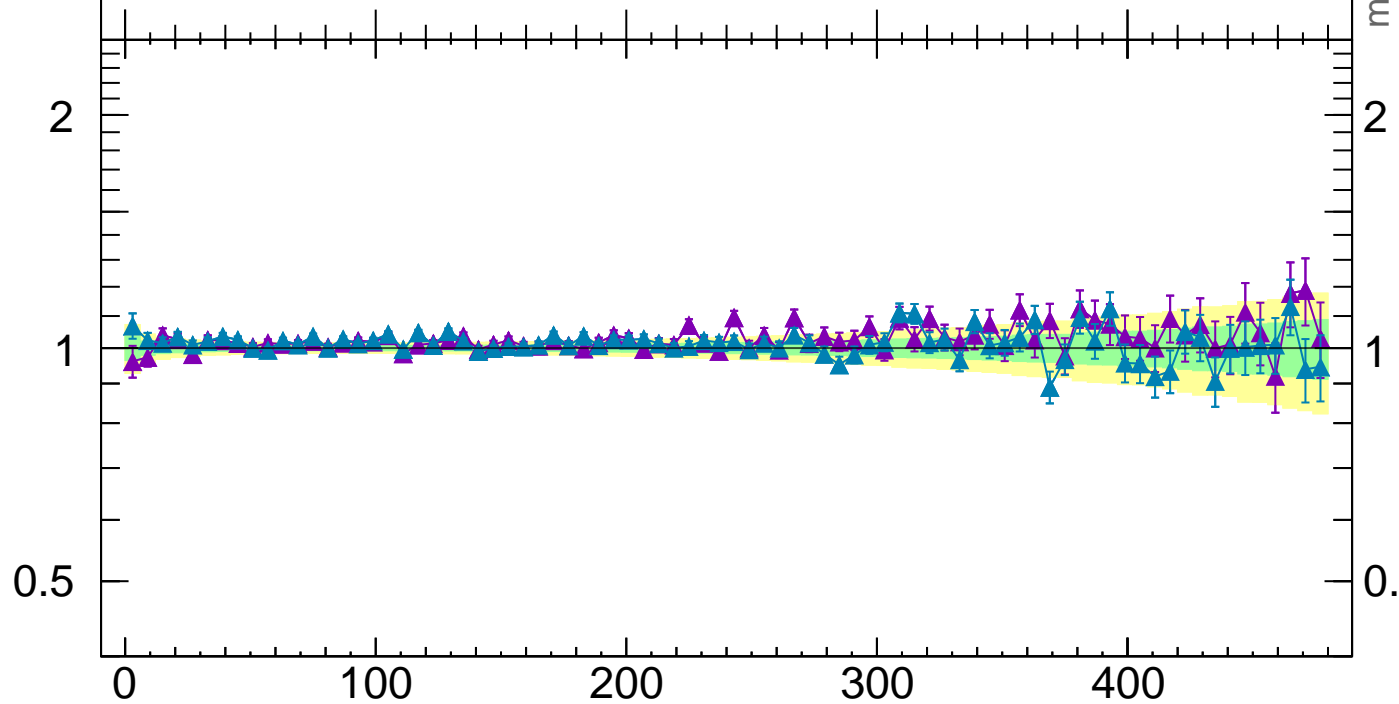

7000 GeV pp

Top (parton level)

p_T (top) ($p_{Ttt} > 50$ $dy > 0$)

Rivet 3.1.10, ≥ 2.1 M events

mcplots.cern.ch [arXiv:1306.3436]

(MC_FBA_TTBAR)

Ratio to Pythia 8.308 default

2