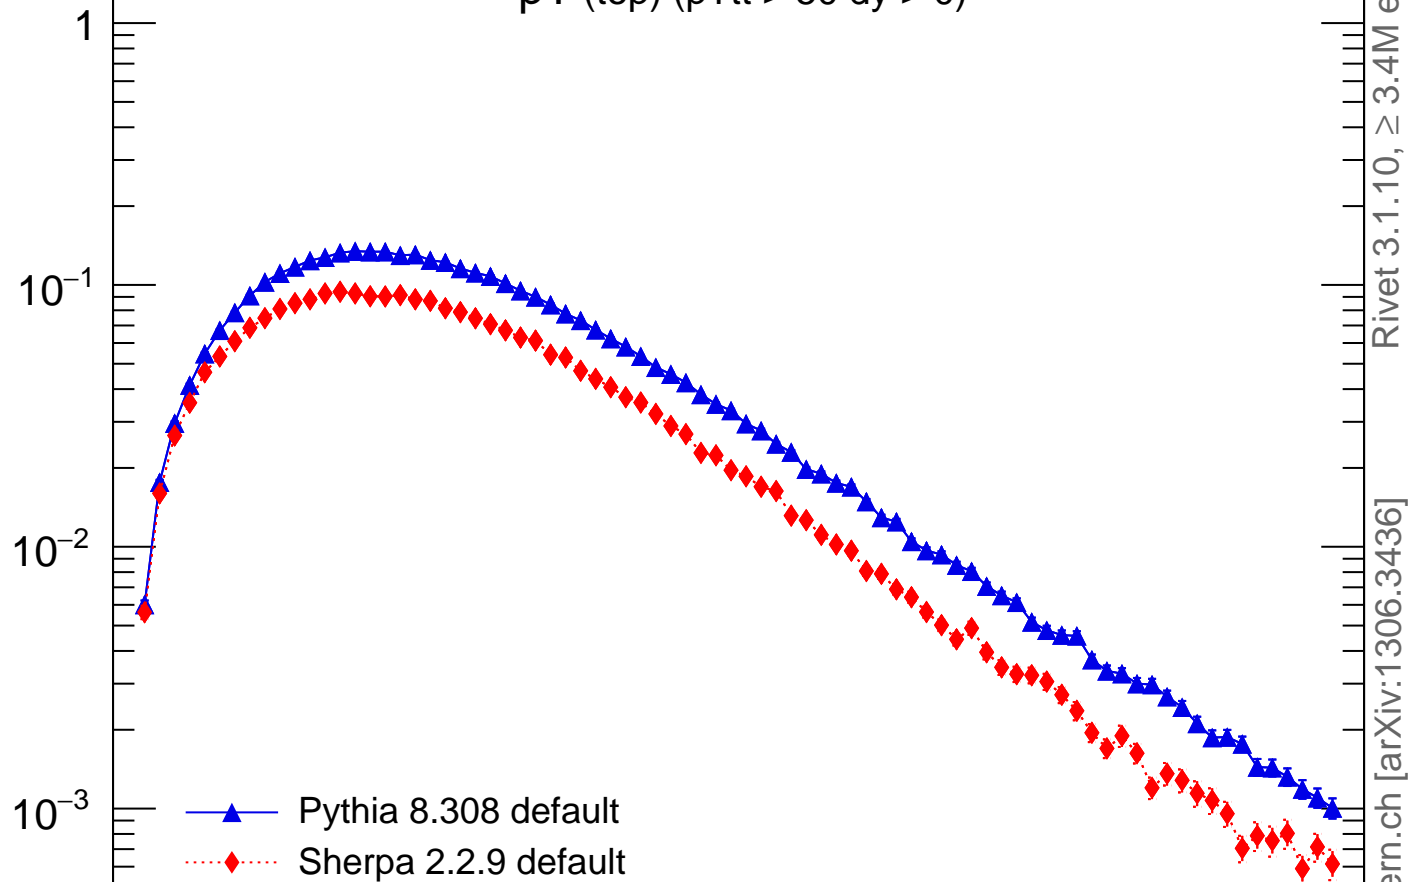

7000 GeV pp

Top (parton level)

p_T (top) ($p_{Ttt} > 50$ $dy > 0$)

Rivet 3.1.10, $\geq 3.4M$ events

mcplots.cern.ch [arXiv:1306.3436]

(MC_FBA_TTBAR)