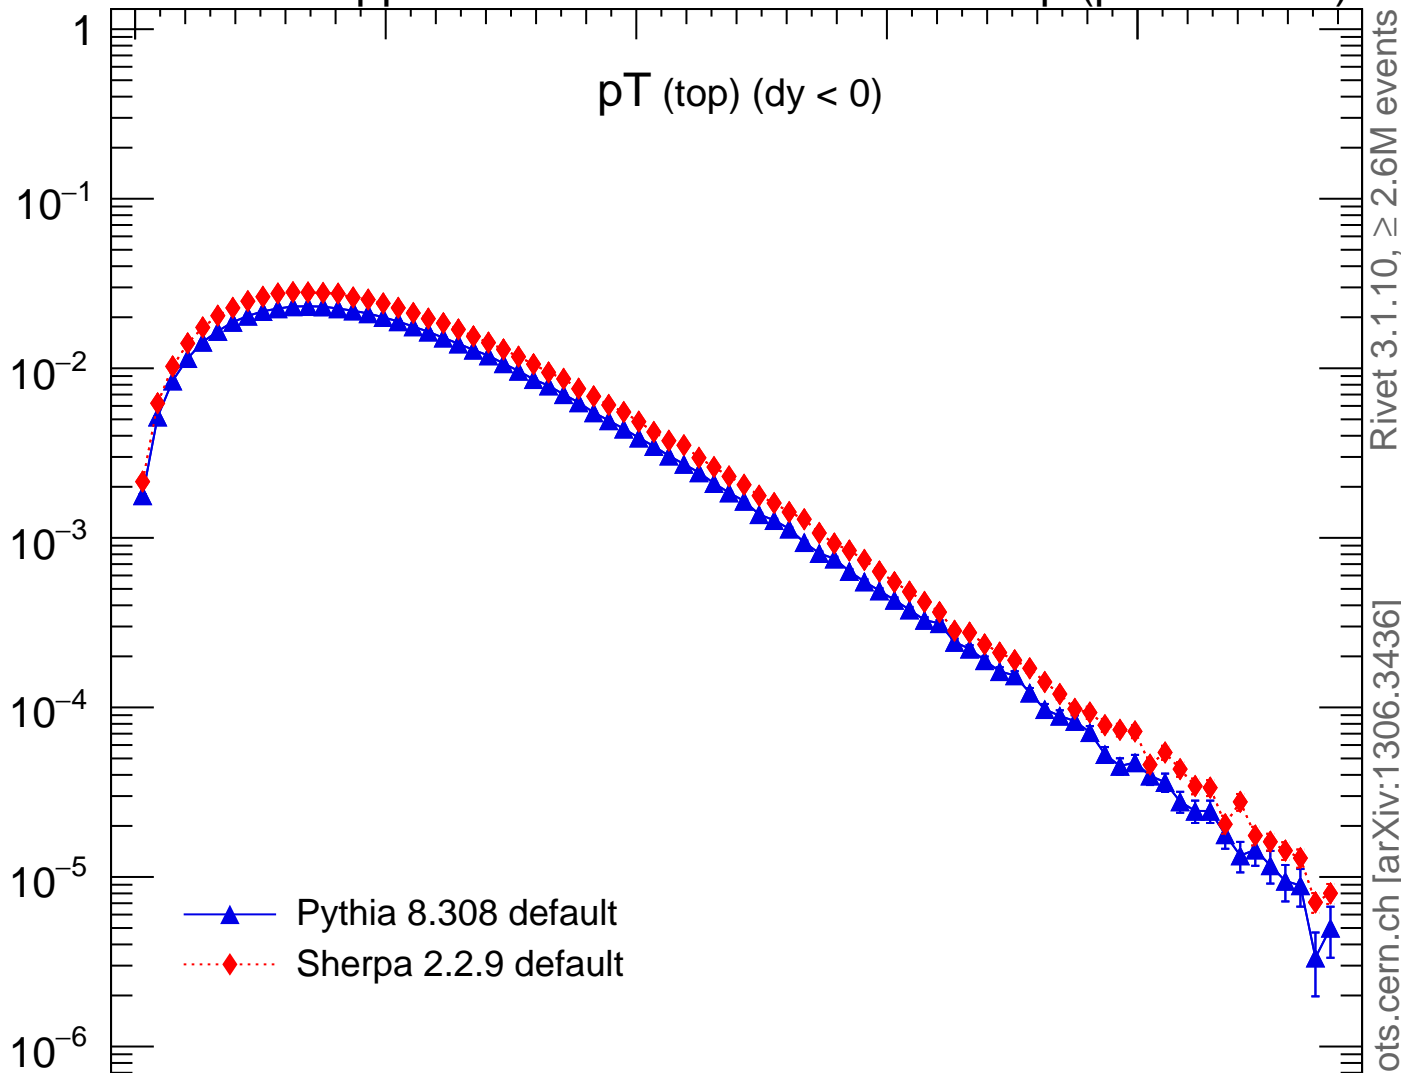

1960 GeV ppbar

Top (parton level)

p_T (top) ($dy < 0$)

Rivet 3.1.10, ≥ 2.6 M events

(MC_FBA_TTBAR)

Ratio to Pythia 8.308 default

2
1
0.5