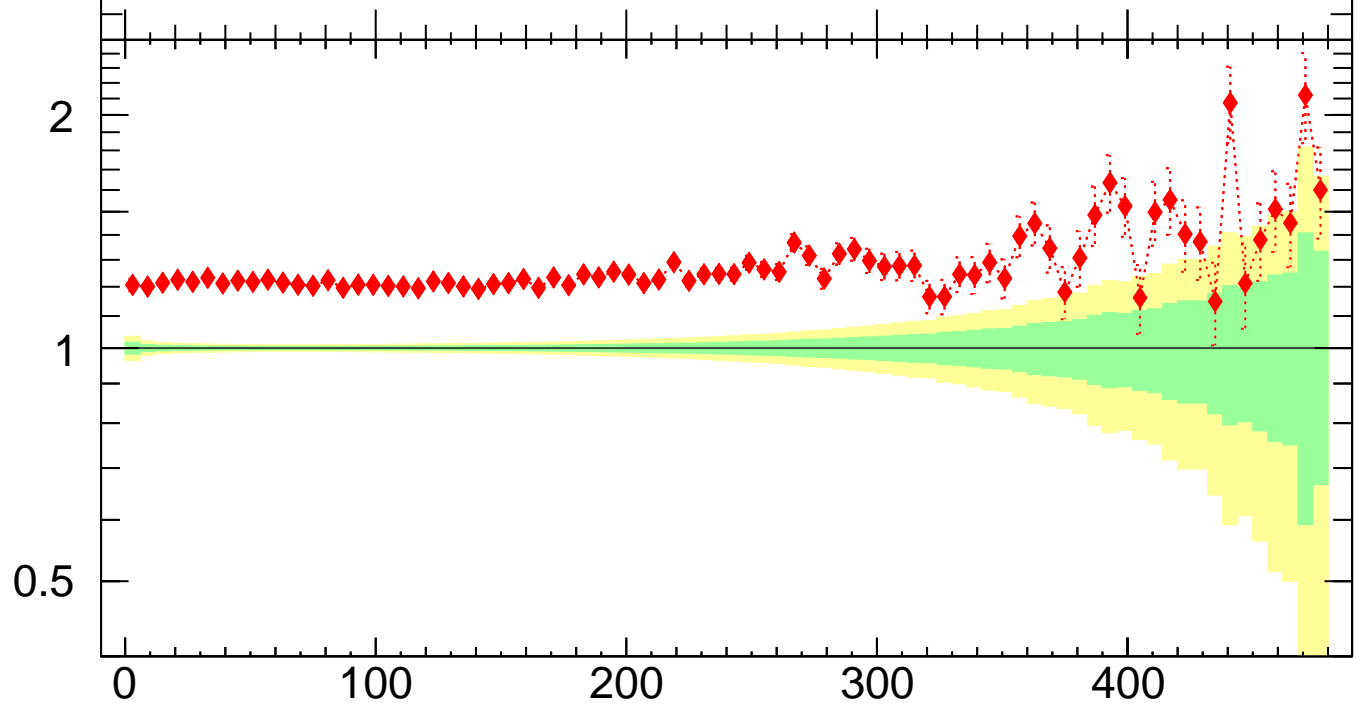

1960 GeV ppbar

Top (parton level)

p_T (top) ($dy < 0$)

Rivet 3.1.10, ≥ 2.6 M events

(MC_FBA_TTBAR)

Ratio to Pythia 8.308 default

2
1
0.5