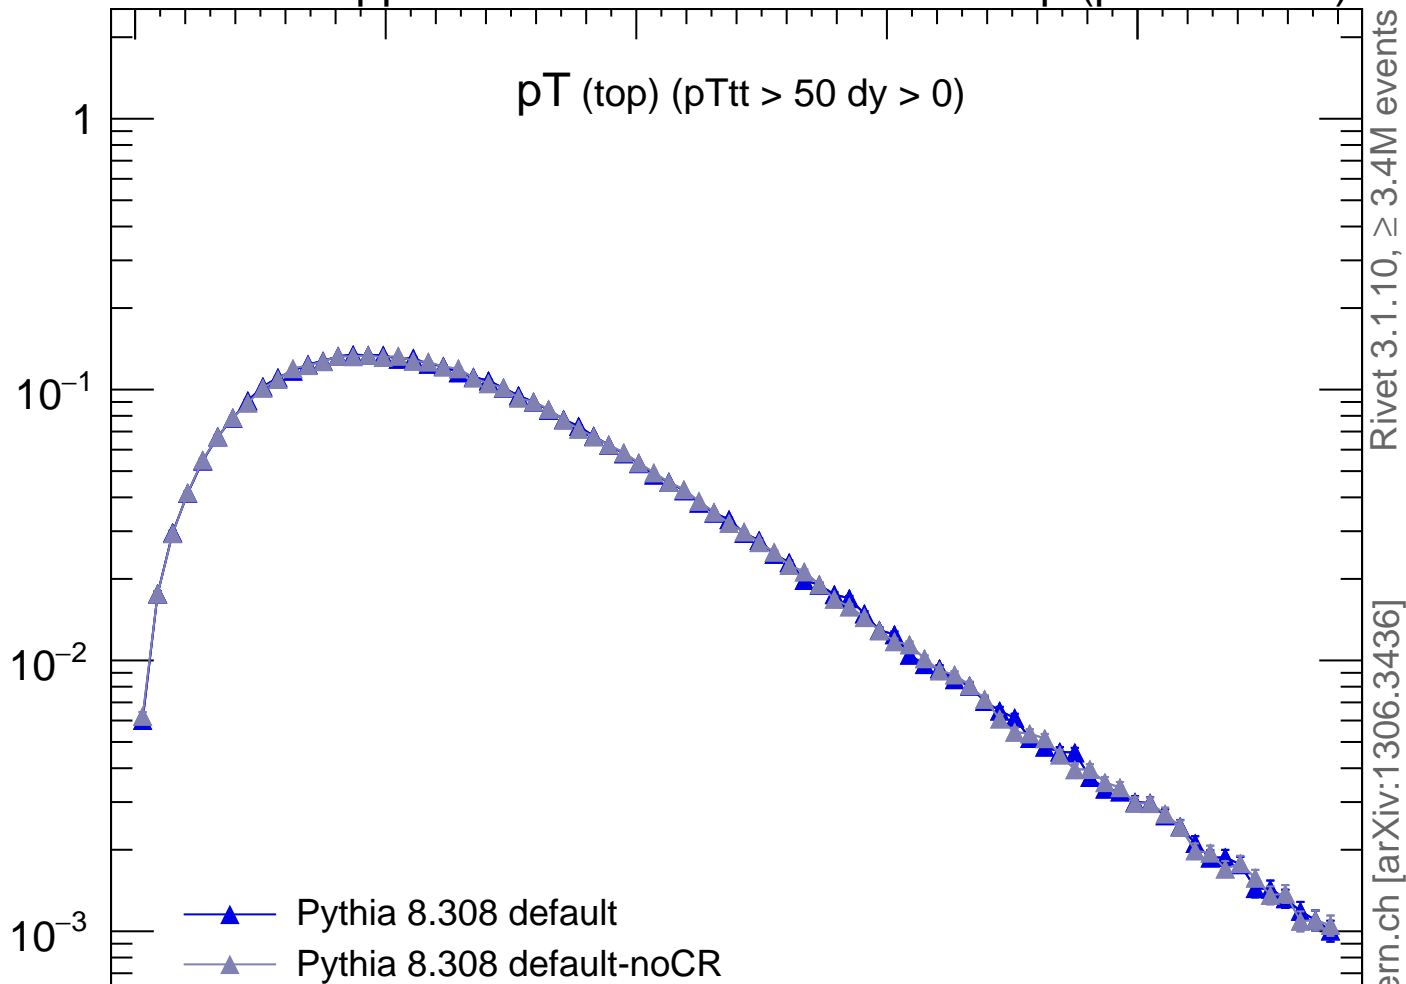

7000 GeV pp

Top (parton level)

p_T (top) ($p_{Ttt} > 50$ $dy > 0$)

Rivet 3.1.10, ≥ 3.4 M events

mcplots.cern.ch [arXiv:1306.3436]

(MC_FBA_TTBAR)

Ratio to Pythia 8.308 default

2