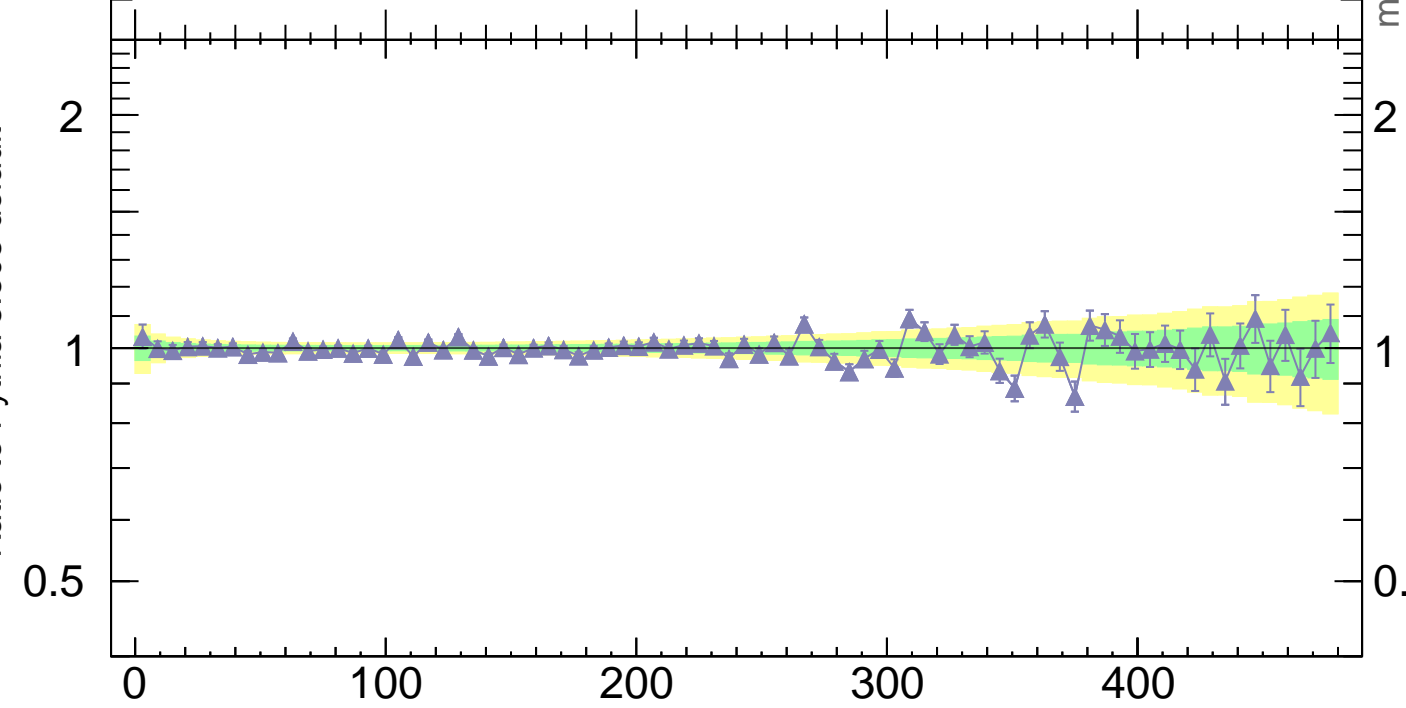

7000 GeV pp

Top (parton level)

p_T (top) ($p_{Ttt} > 50$ $dy > 0$)

Rivet 3.1.10, ≥ 3.4 M events

mcplots.cern.ch [arXiv:1306.3436]

(MC_FBA_TTBAR)

Ratio to Pythia 8.308 default

2