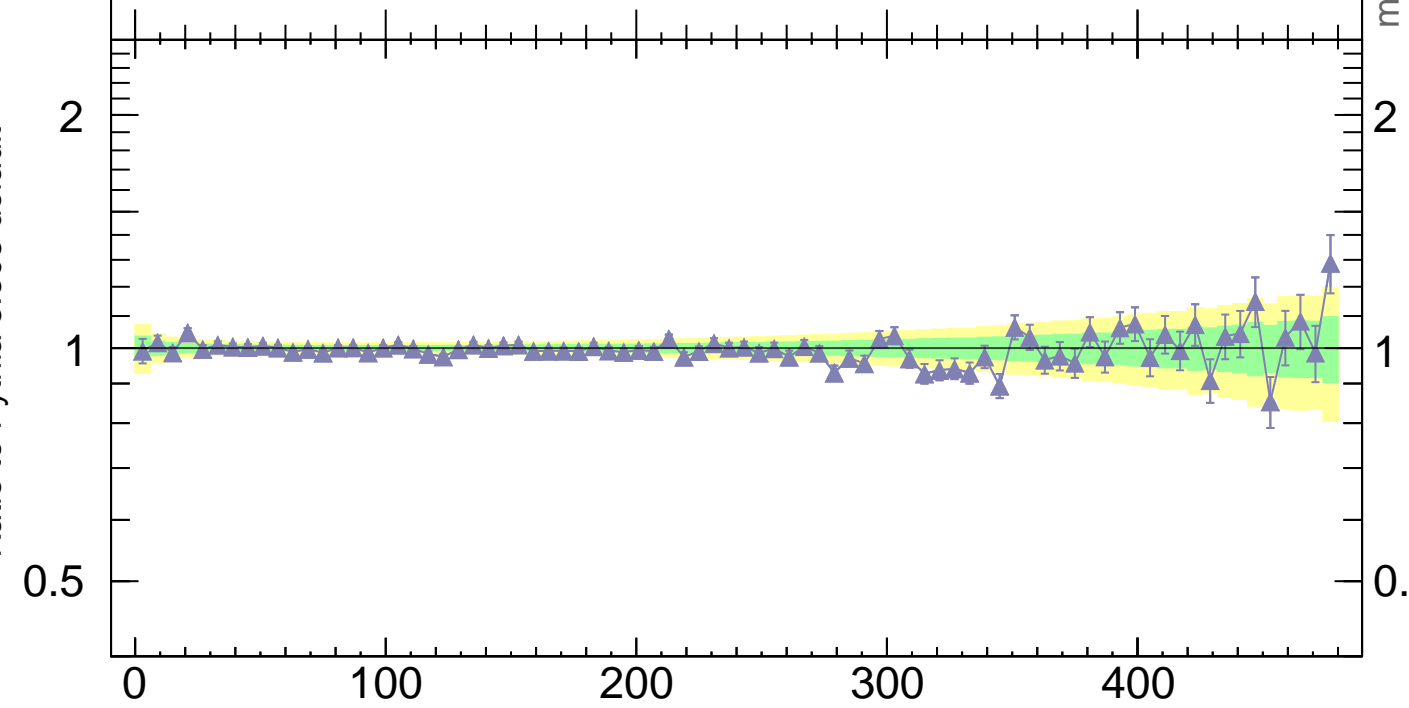

7000 GeV pp

Top (parton level)

p_T (top) ($p_{Ttt} > 50$ dy < 0)

Rivet 3.1.10, ≥ 3.4 M events

mcplots.cern.ch [arXiv:1306.3436]

(MC_FBA_TTBAR)

Ratio to Pythia 8.308 default

2