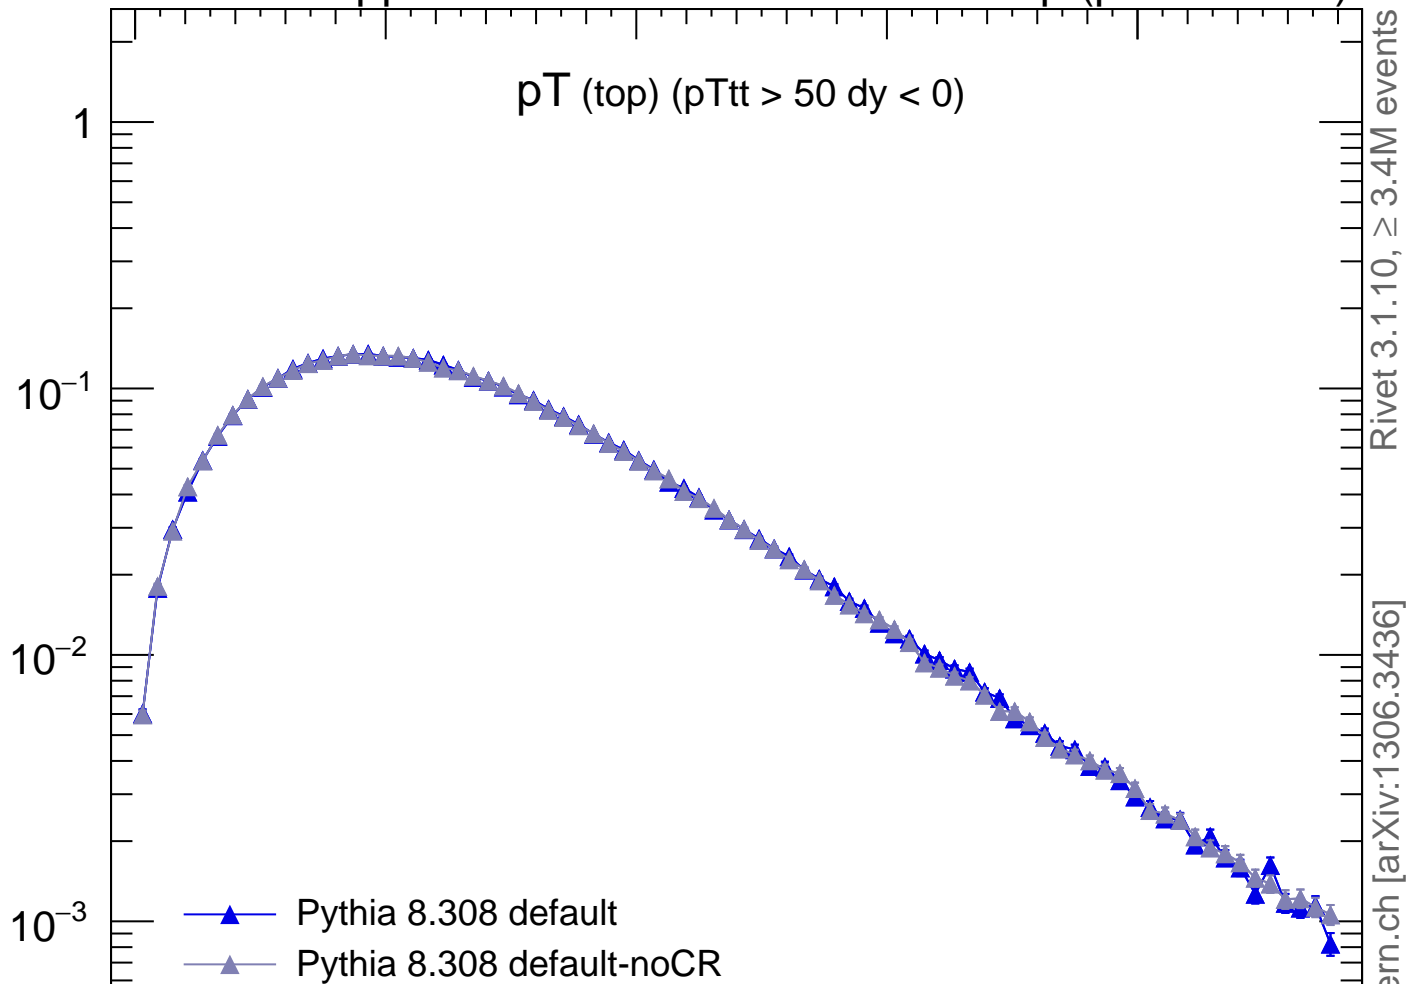

7000 GeV pp

Top (parton level)

p_T (top) ($p_{Ttt} > 50$ dy < 0)

Rivet 3.1.10, ≥ 3.4 M events

mcplots.cern.ch [arXiv:1306.3436]

(MC_FBA_TTBAR)

Ratio to Pythia 8.308 default

2