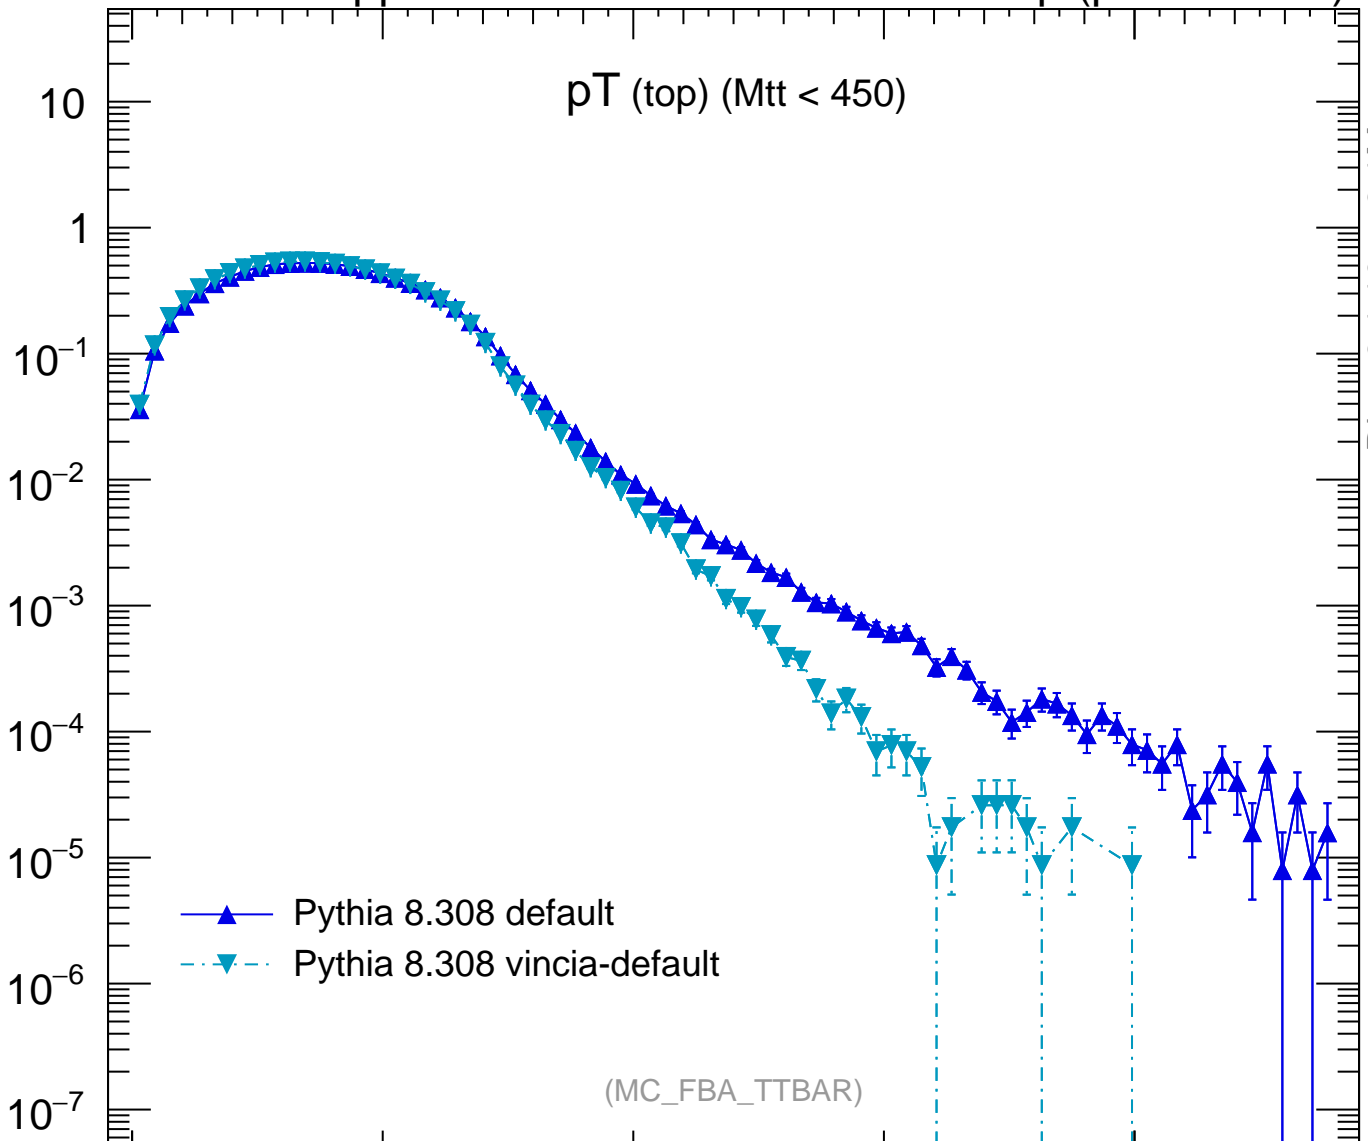

7000 GeV pp

Top (parton level)

p_T (top) ($M_{tt} < 450$)

Rivet 3.1.10, $\geq 3.1M$ events

mcplots.cern.ch [arXiv:1306.3436]

Ratio to Pythia 8.308 default

2

1