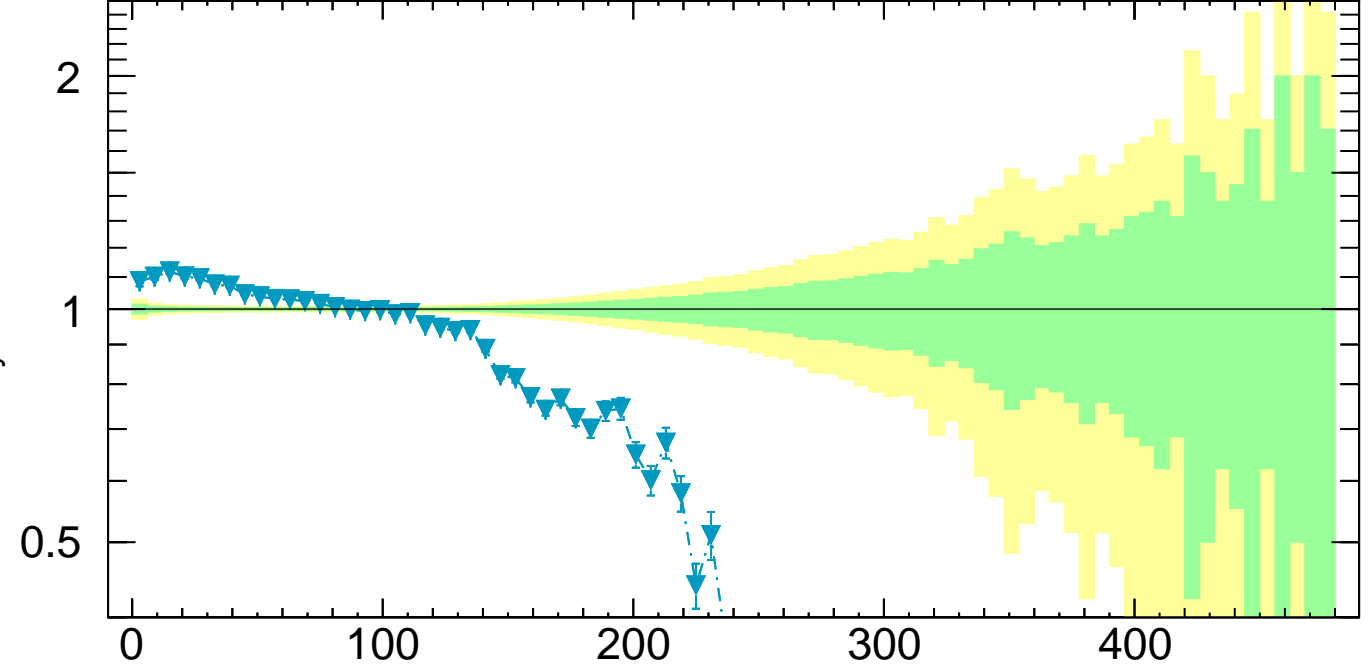

7000 GeV pp

Top (parton level)

p_T (top) ($M_{tt} < 450$)

Rivet 3.1.10, $\geq 3.1M$ events

mcplots.cern.ch [arXiv:1306.3436]

Ratio to Pythia 8.308 default

2

1