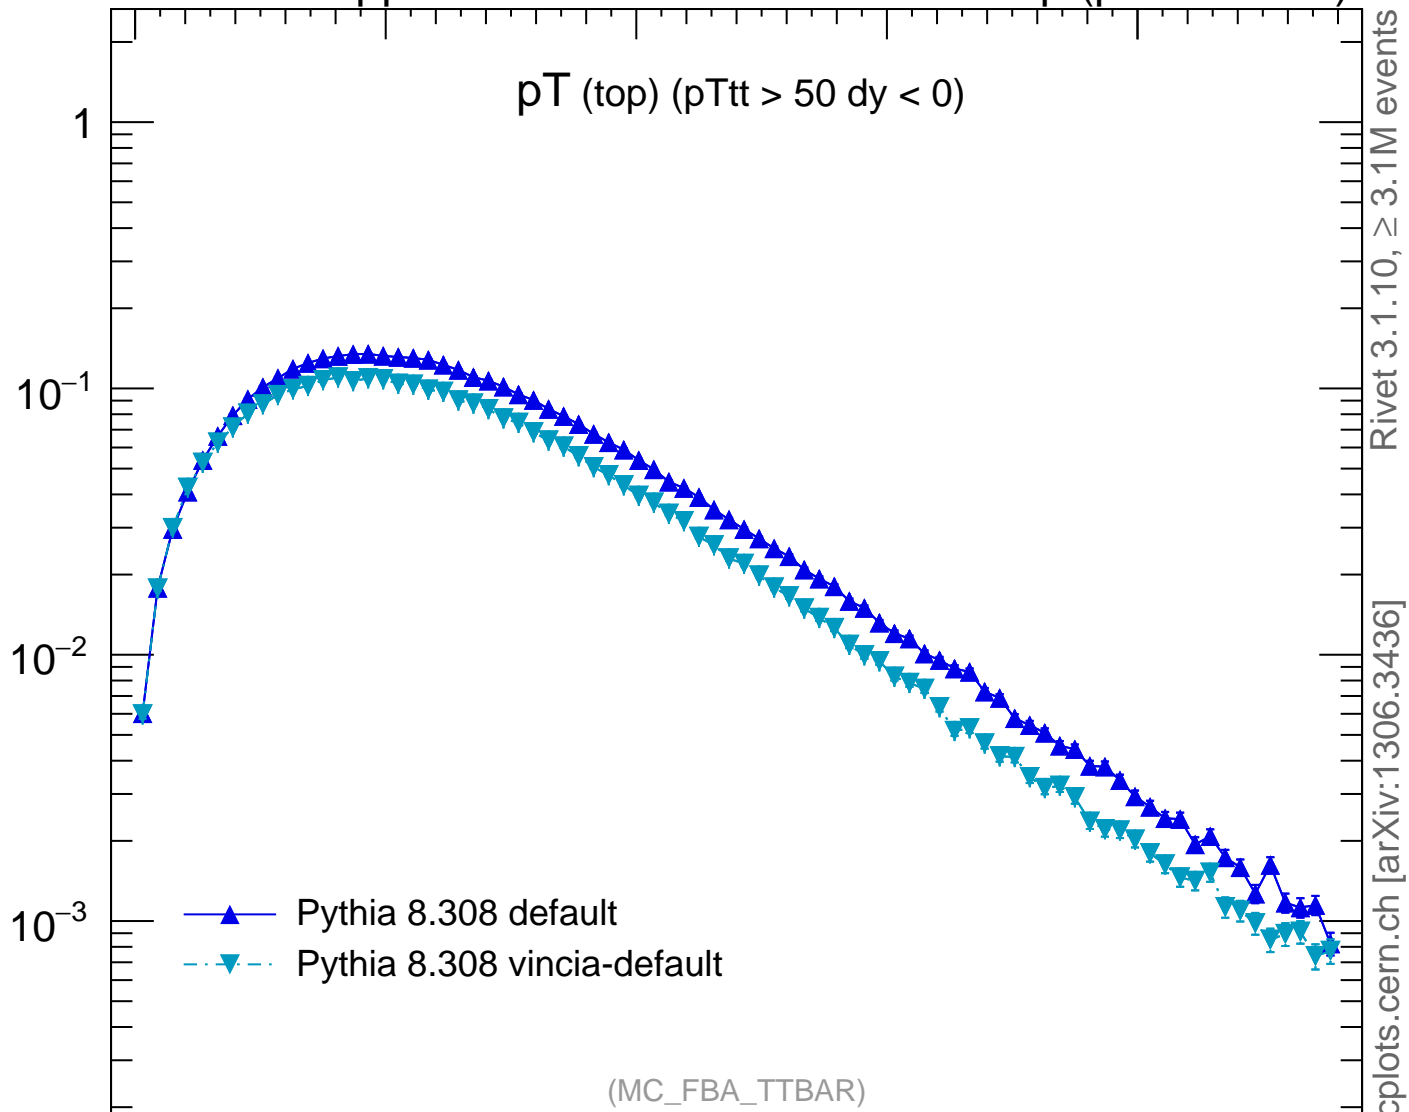

7000 GeV pp

Top (parton level)

p_T (top) ($p_{Ttt} > 50$ $dy < 0$)

Rivet 3.1.10, $\geq 3.1M$ events
mcplots.cern.ch [arXiv:1306.3436]

(MC_FBA_TTBAR)