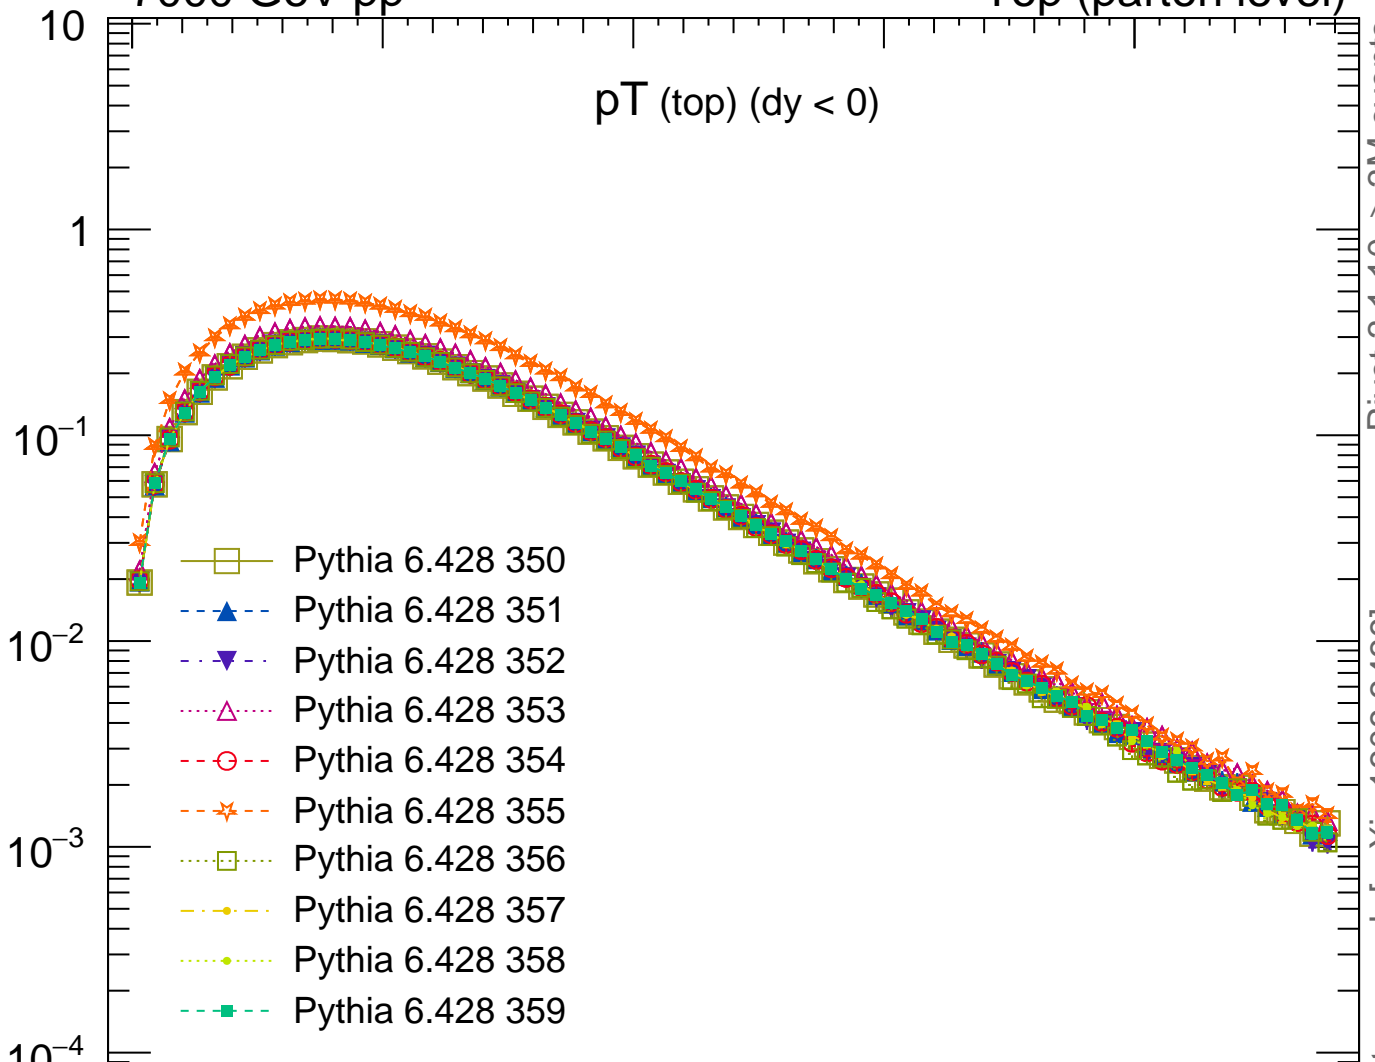

7000 GeV pp

Top (parton level)

p_T (top) ($dy < 0$)

Rivet 3.1.10, $\geq 3M$ events

mcplots.cern.ch [arXiv:1306.3436]

(MC_FBA_TTBAR)

Ratio to Pythia 6.428 350