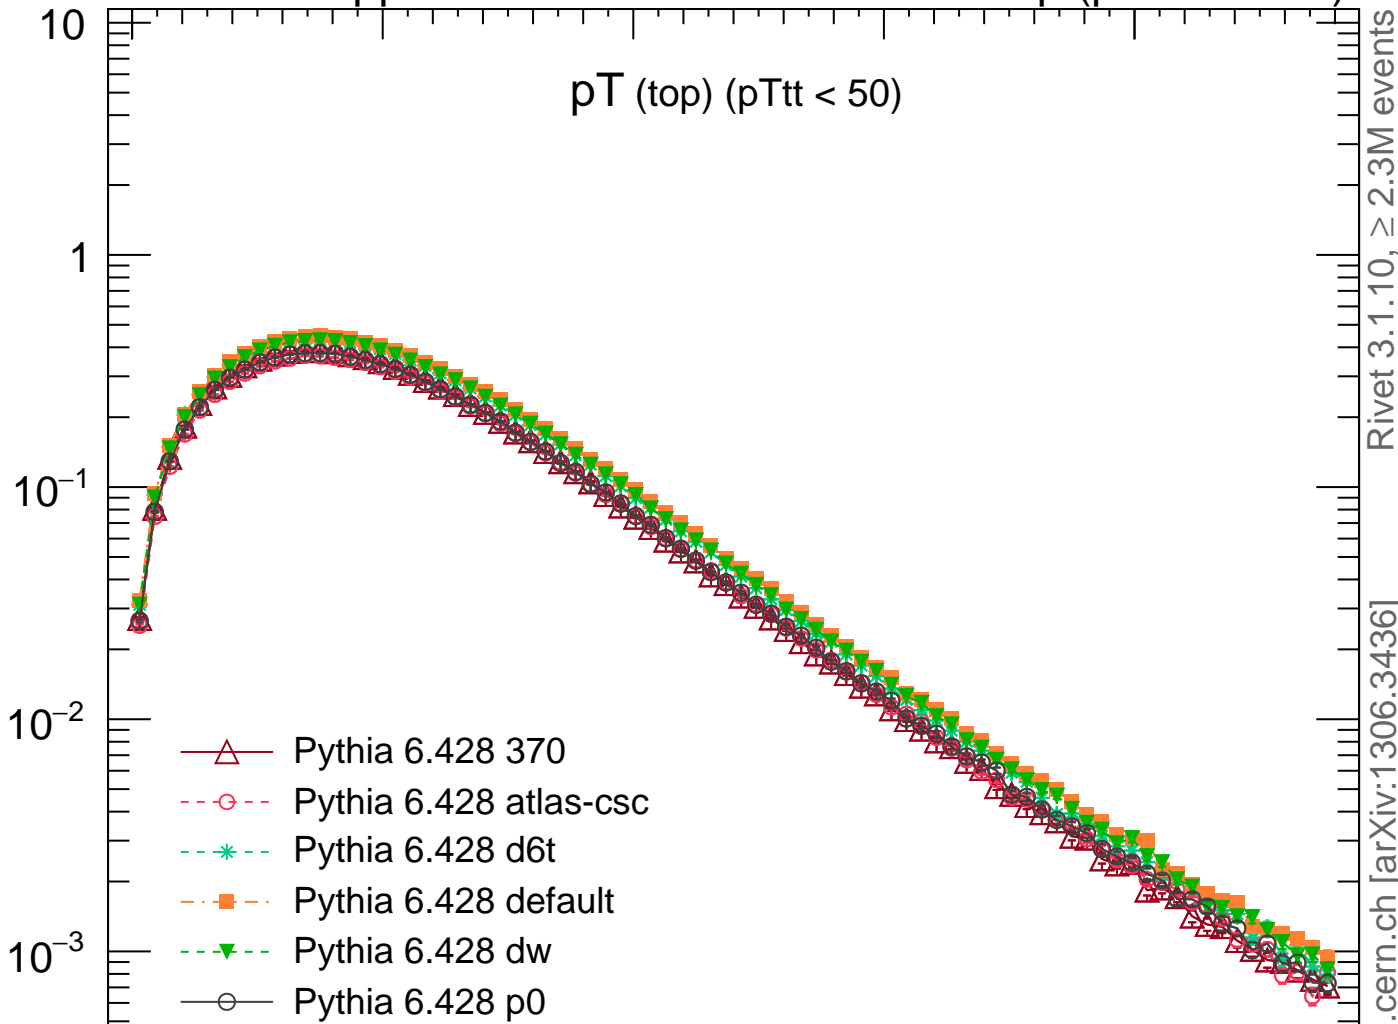

7000 GeV pp

Top (parton level)

$p_T$  (top) ( $p_{Ttt} < 50$ )

Rivet 3.1.10,  $\geq 2.3M$  events

(MC\_FBA\_TTBAR)

mcplots.cern.ch [arXiv:1306.3436]

Ratio to Pythia 6.428 370