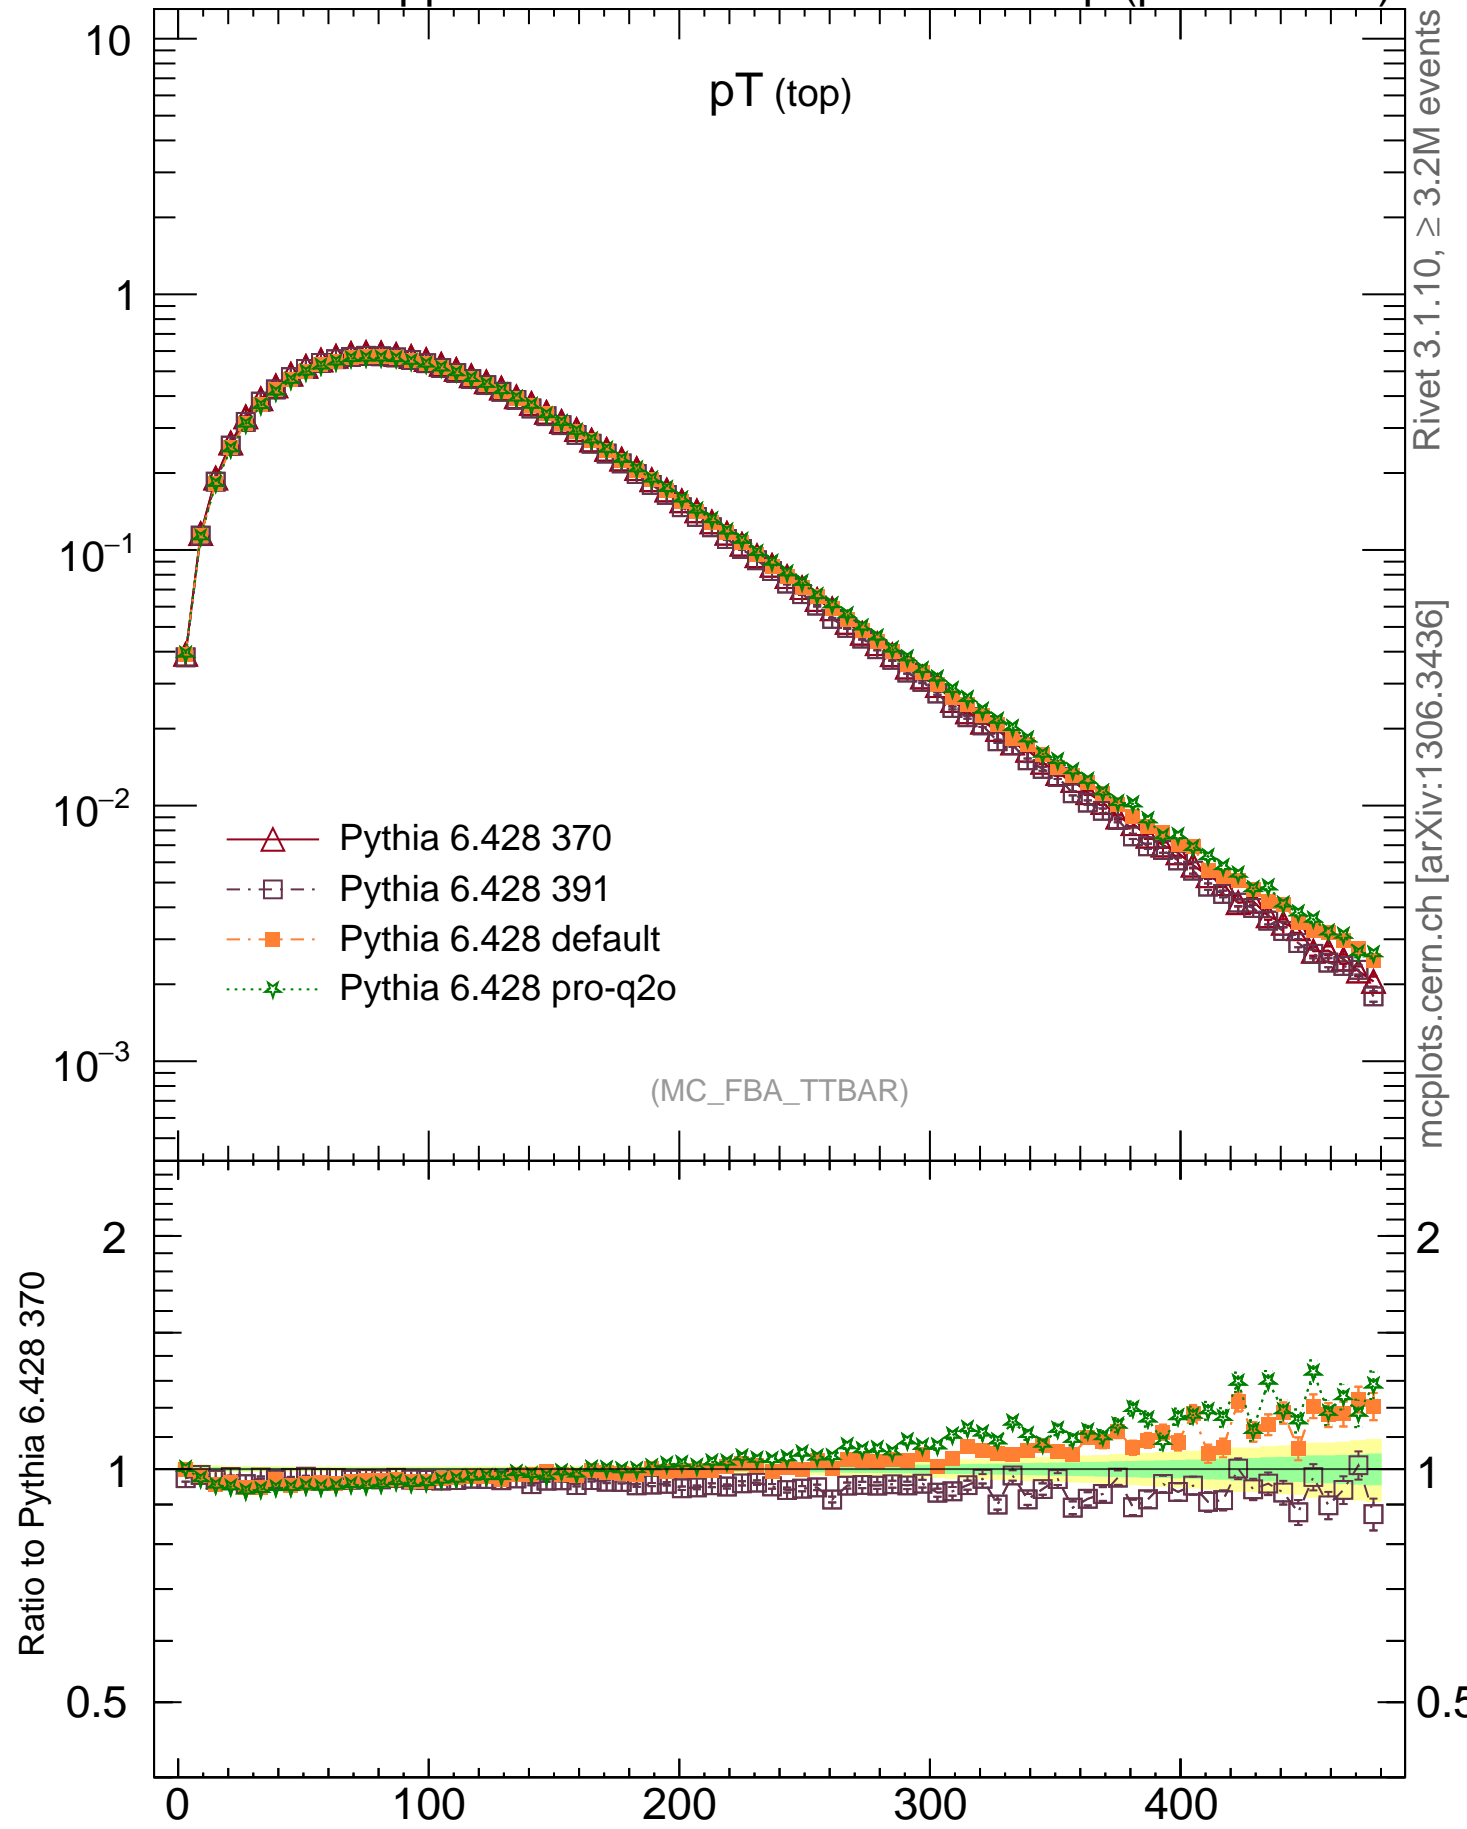

7000 GeV pp

Top (parton level)

pT (top)

Rivet 3.1.10,  $\geq 3.2M$  events

mcplots.cern.ch [arXiv:1306.3436]

Ratio to Pythia 6.428 370

(MC\_FBA\_TTBAR)

2  
1  
0.5