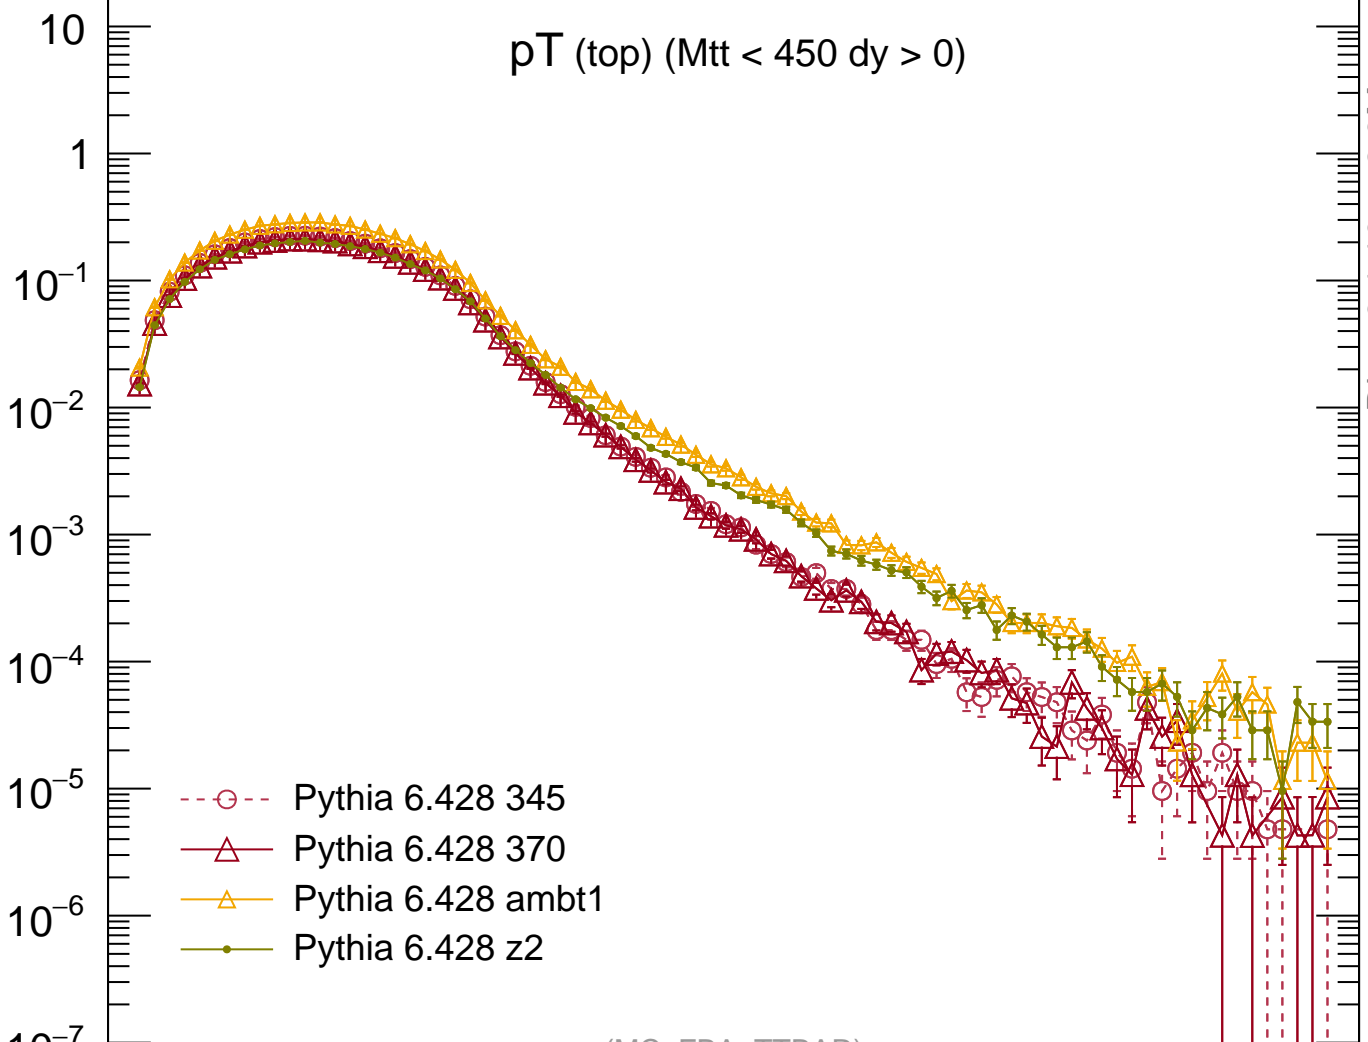

7000 GeV pp

Top (parton level)

p_T (top) ($M_{tt} < 450$ $dy > 0$)

Rivet 3.1.10, $\geq 2.9M$ events

mcplots.cern.ch [arXiv:1306.3436]

Ratio to Pythia 6.428 345

(MC_FBA_TTBAR)