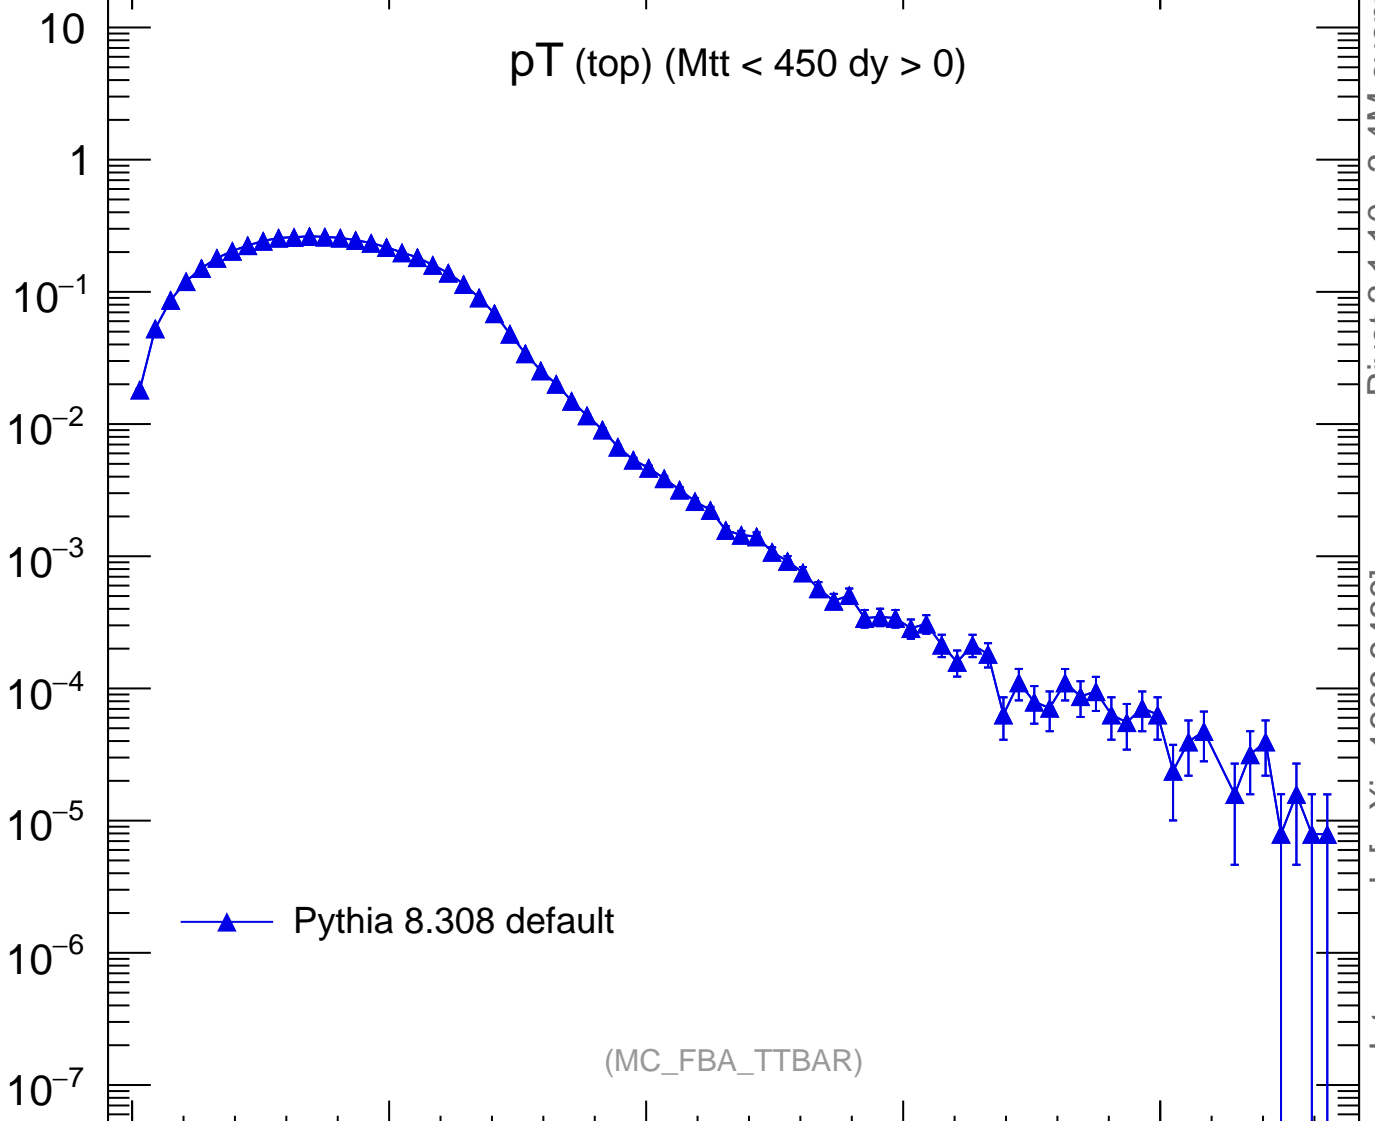

7000 GeV pp

Top (parton level)

p_T (top) ($M_{tt} < 450$ $d\gamma > 0$)

Rivet 3.1.10, 3.4M events

mcplots.cern.ch [arXiv:1306.3436]

Ratio to Pythia 8.308 default