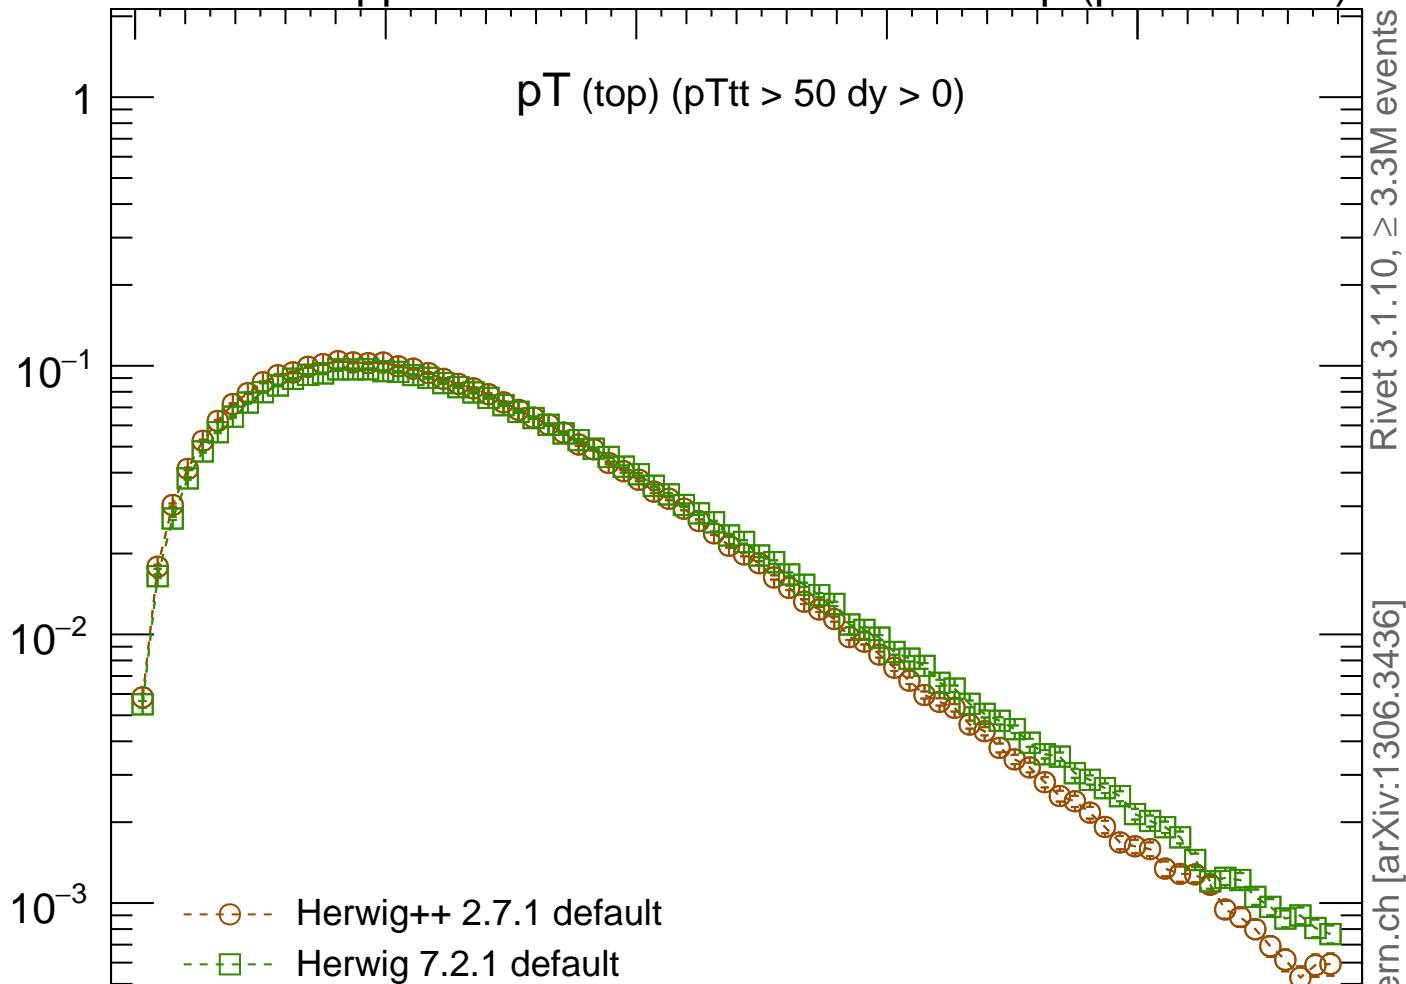

7000 GeV pp

Top (parton level)

$p_T$  (top) ( $p_{Ttt} > 50$   $dy > 0$ )

Rivet 3.1.10,  $\geq 3.3M$  events

mcplots.cern.ch [arXiv:1306.3436]

(MC\_FBA\_TTBAR)