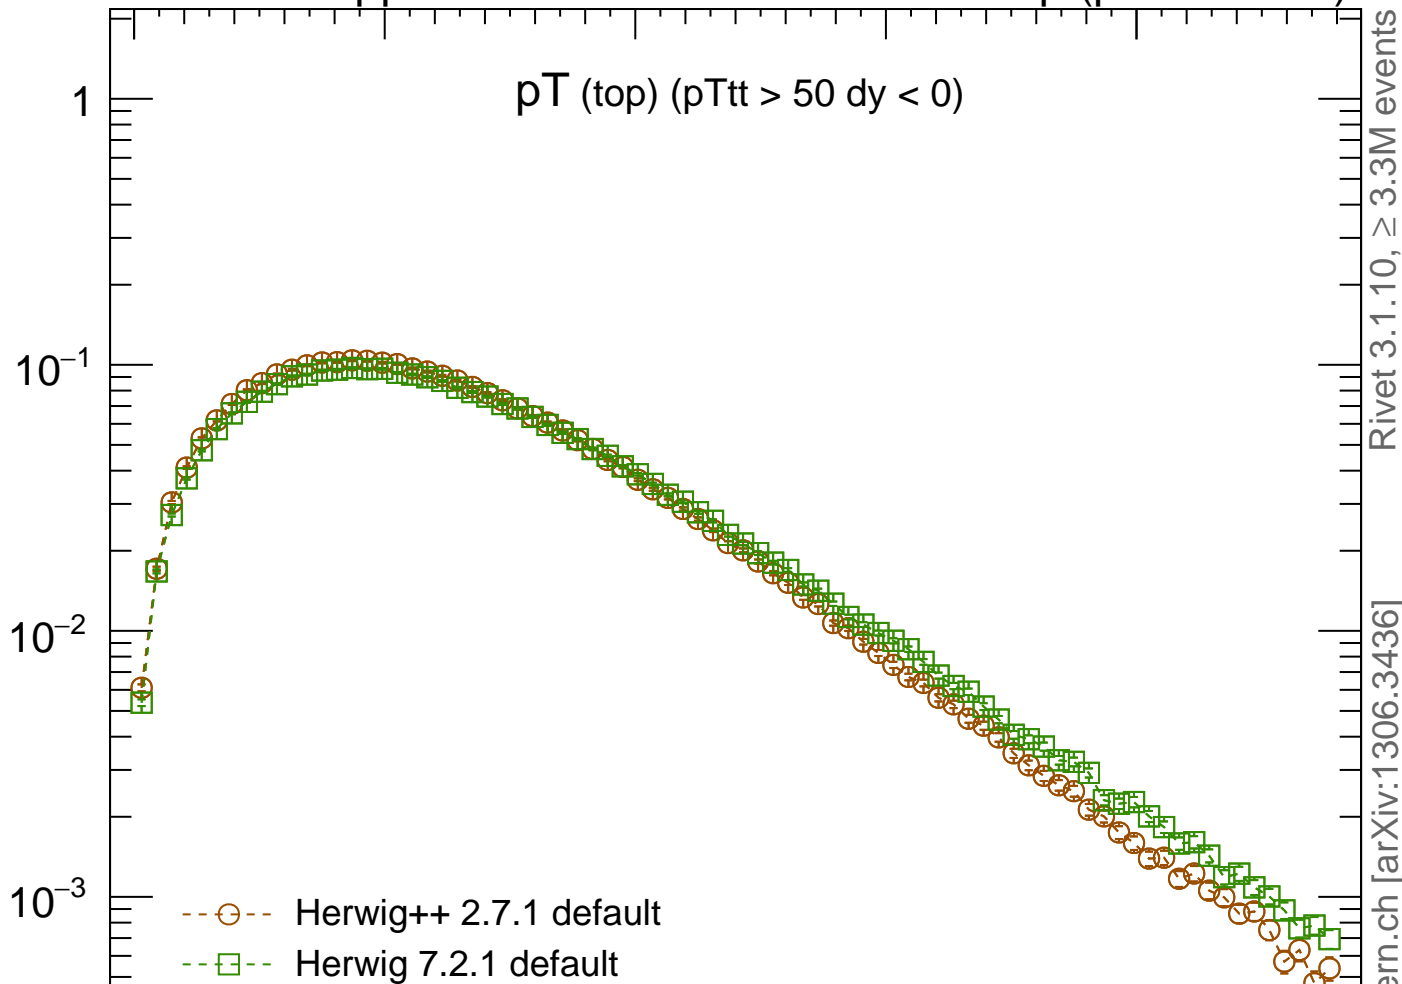

7000 GeV pp

Top (parton level)

p_T (top) ($p_{Ttt} > 50$ dy < 0)

Rivet 3.1.10, $\geq 3.3M$ events

mcplots.cern.ch [arXiv:1306.3436]

(MC_FBA_TTBAR)