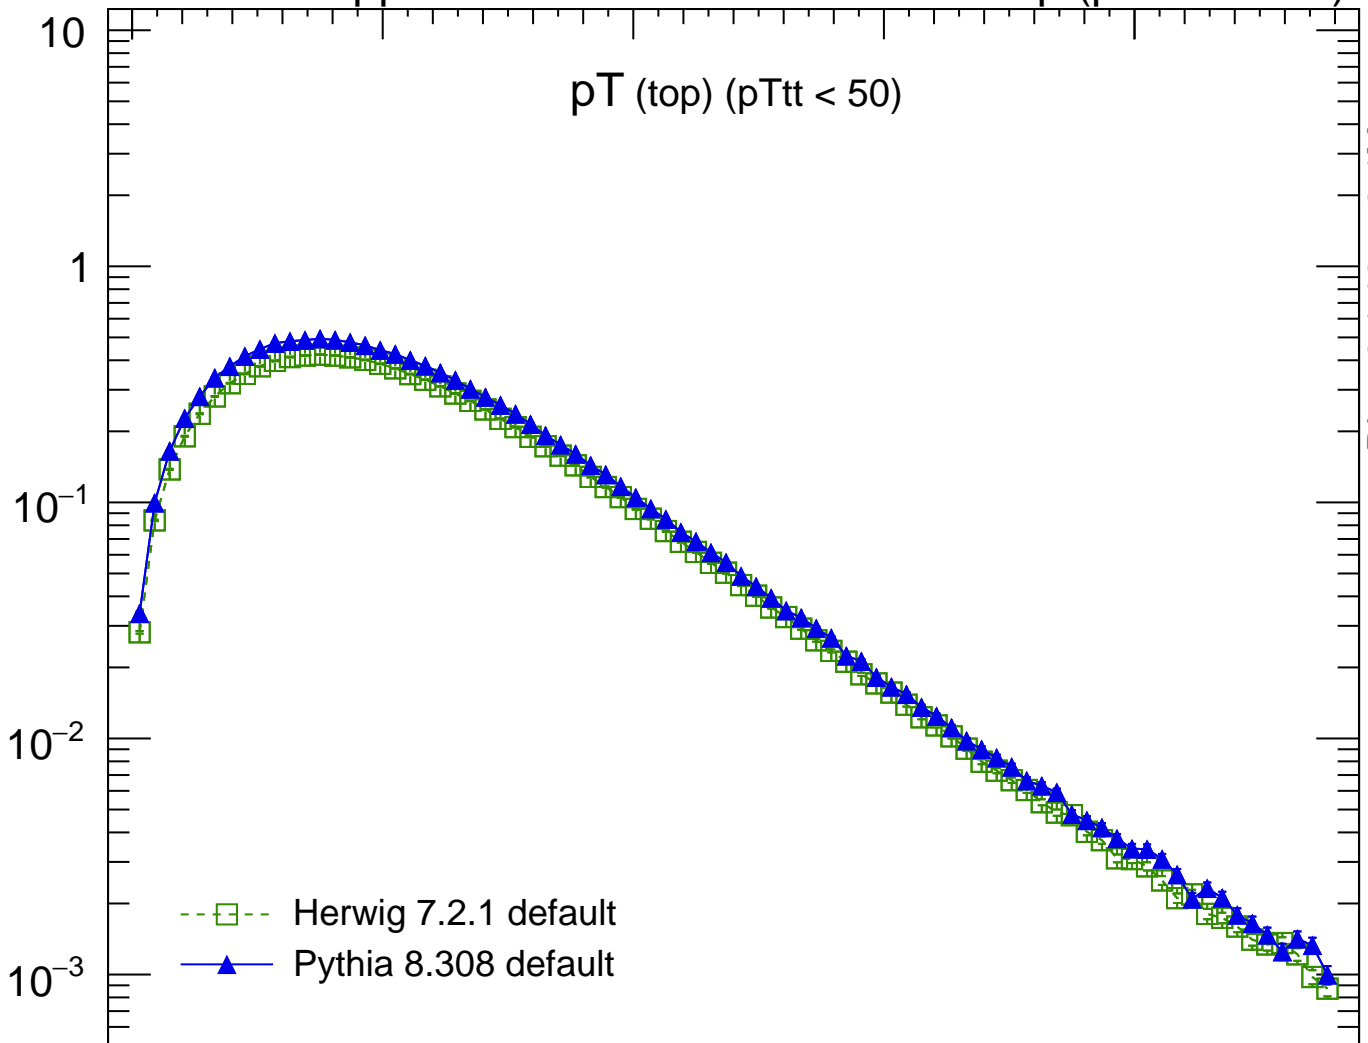

7000 GeV pp

Top (parton level)

p_T (top) ($p_{Ttt} < 50$)

Rivet 3.1.10, $\geq 3.4M$ events

mcplots.cern.ch [arXiv:1306.3436]

(MC_FBA_TTBAR)

Ratio to Herwig 7.2.1 default

Ratio to Herwig 7.2.1 default