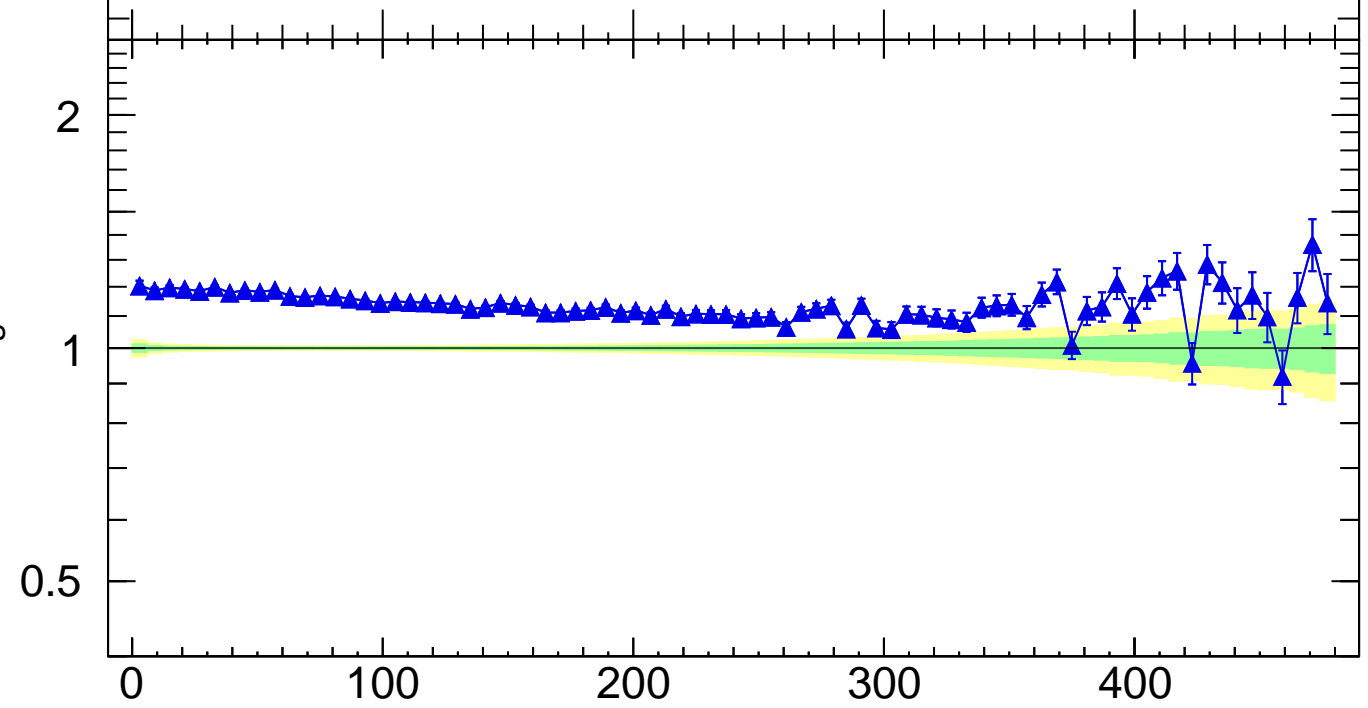

7000 GeV pp

Top (parton level)

p_T (top) ($p_{Ttt} < 50$)

Rivet 3.1.10, $\geq 3.4M$ events

mcplots.cern.ch [arXiv:1306.3436]

(MC_FBA_TTBAR)

Ratio to Herwig 7.2.1 default

Ratio to Herwig 7.2.1 default