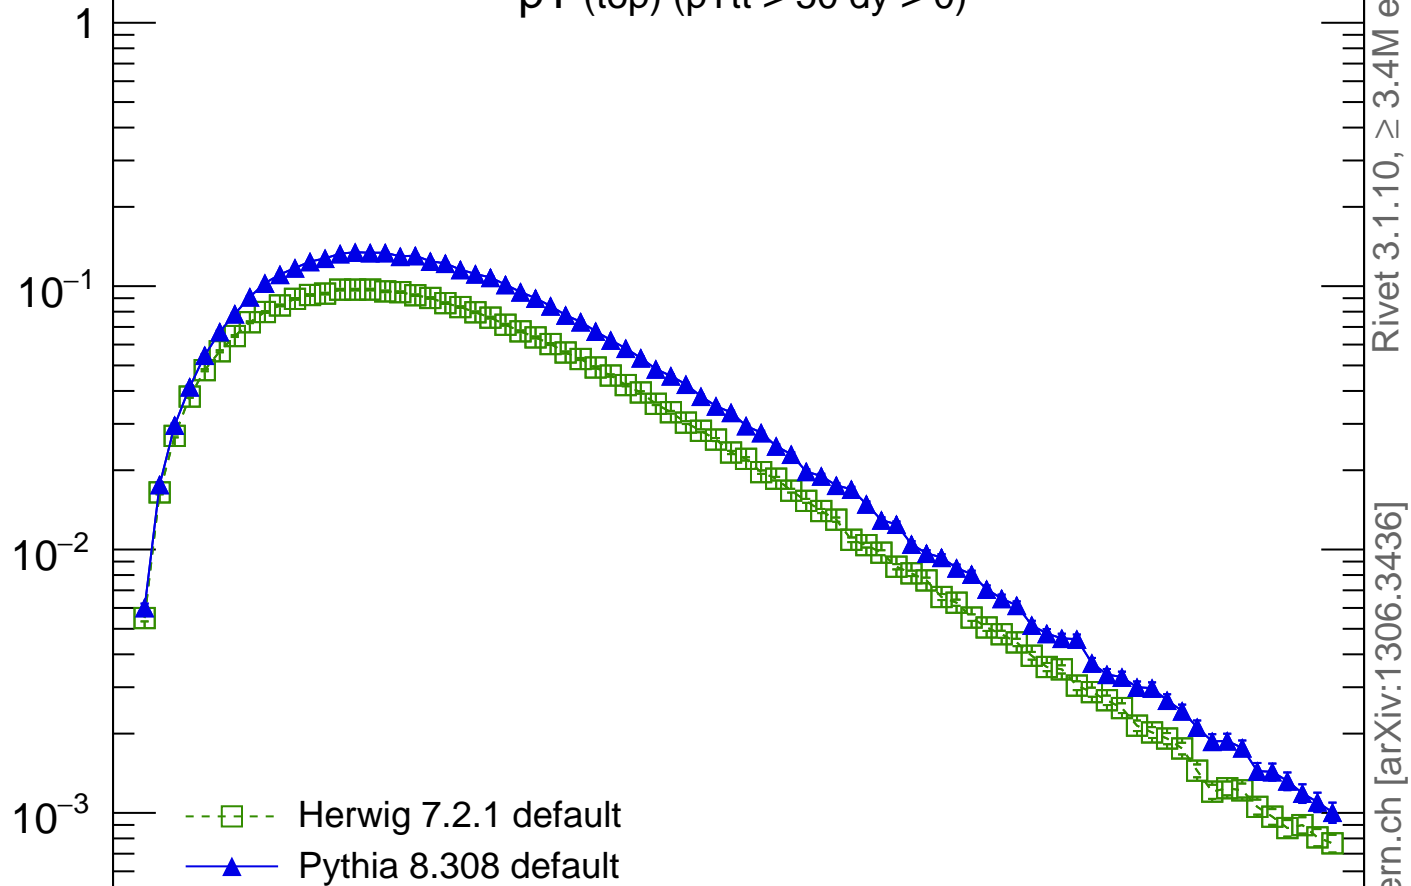

7000 GeV pp

Top (parton level)

 p_T (top) ($p_{Ttt} > 50$ dy > 0)Rivet 3.1.10, ≥ 3.4 M events

mcplots.cern.ch [arXiv:1306.3436]

(MC_FBA_TTBAR)

Ratio to Herwig 7.2.1 default

2

1