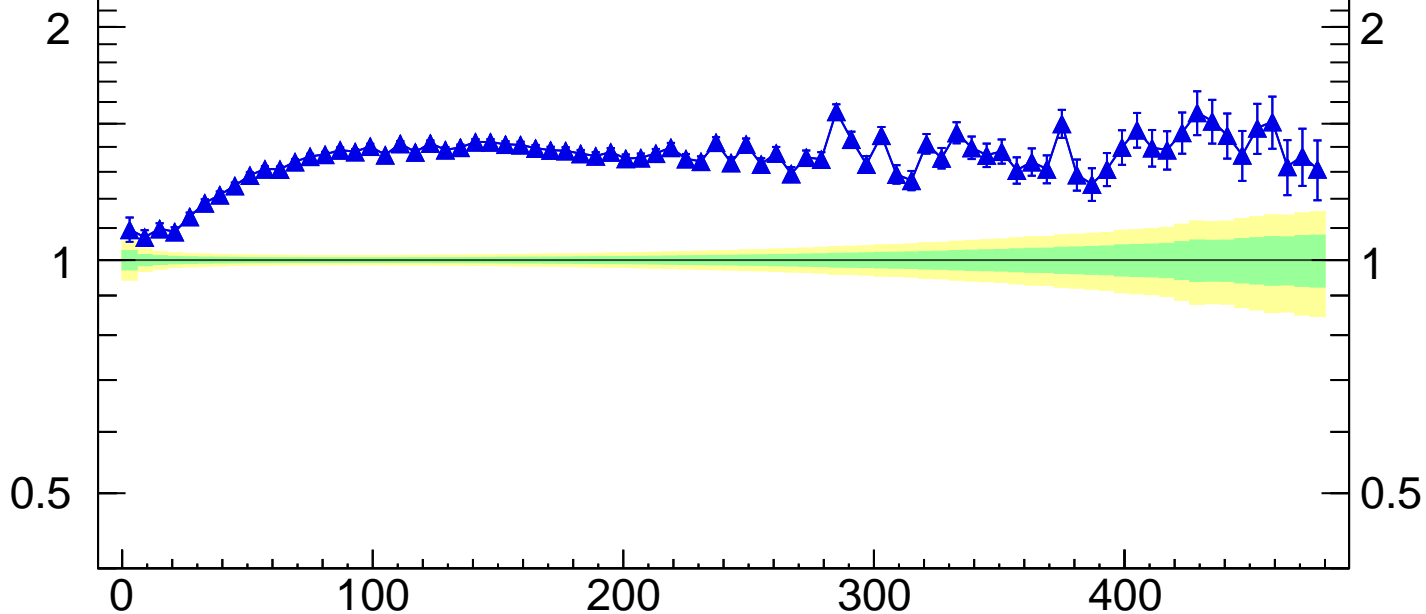

7000 GeV pp

Top (parton level)

 p_T (top) ($p_{Ttt} > 50$ dy > 0)Rivet 3.1.10, ≥ 3.4 M events

mcplots.cern.ch [arXiv:1306.3436]

(MC_FBA_TTBAR)

Ratio to Herwig 7.2.1 default

2

1