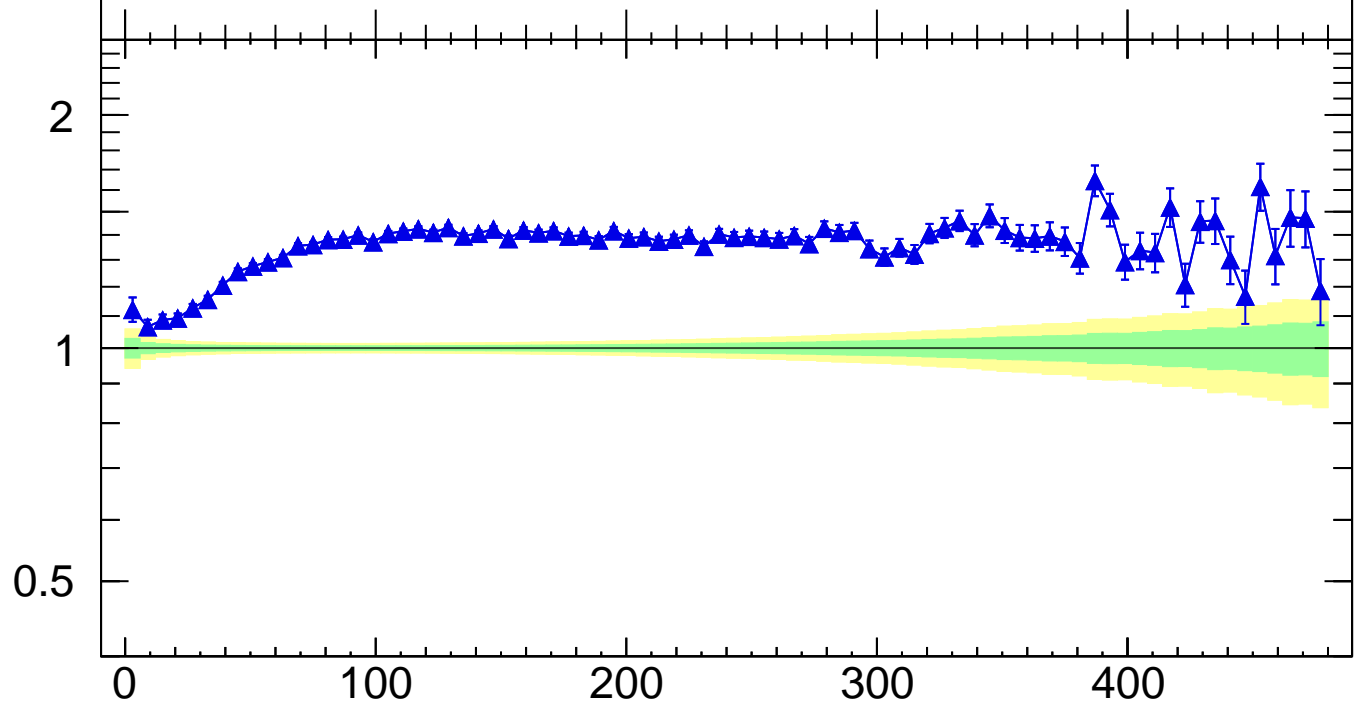

7000 GeV pp

Top (parton level)

p_T (top) ($p_{Ttt} > 50$ dy < 0)

Rivet 3.1.10, ≥ 3.4 M events

mcplots.cern.ch [arXiv:1306.3436]

(MC_FBA_TTBAR)

Ratio to Herwig 7.2.1 default

2
1
0.5