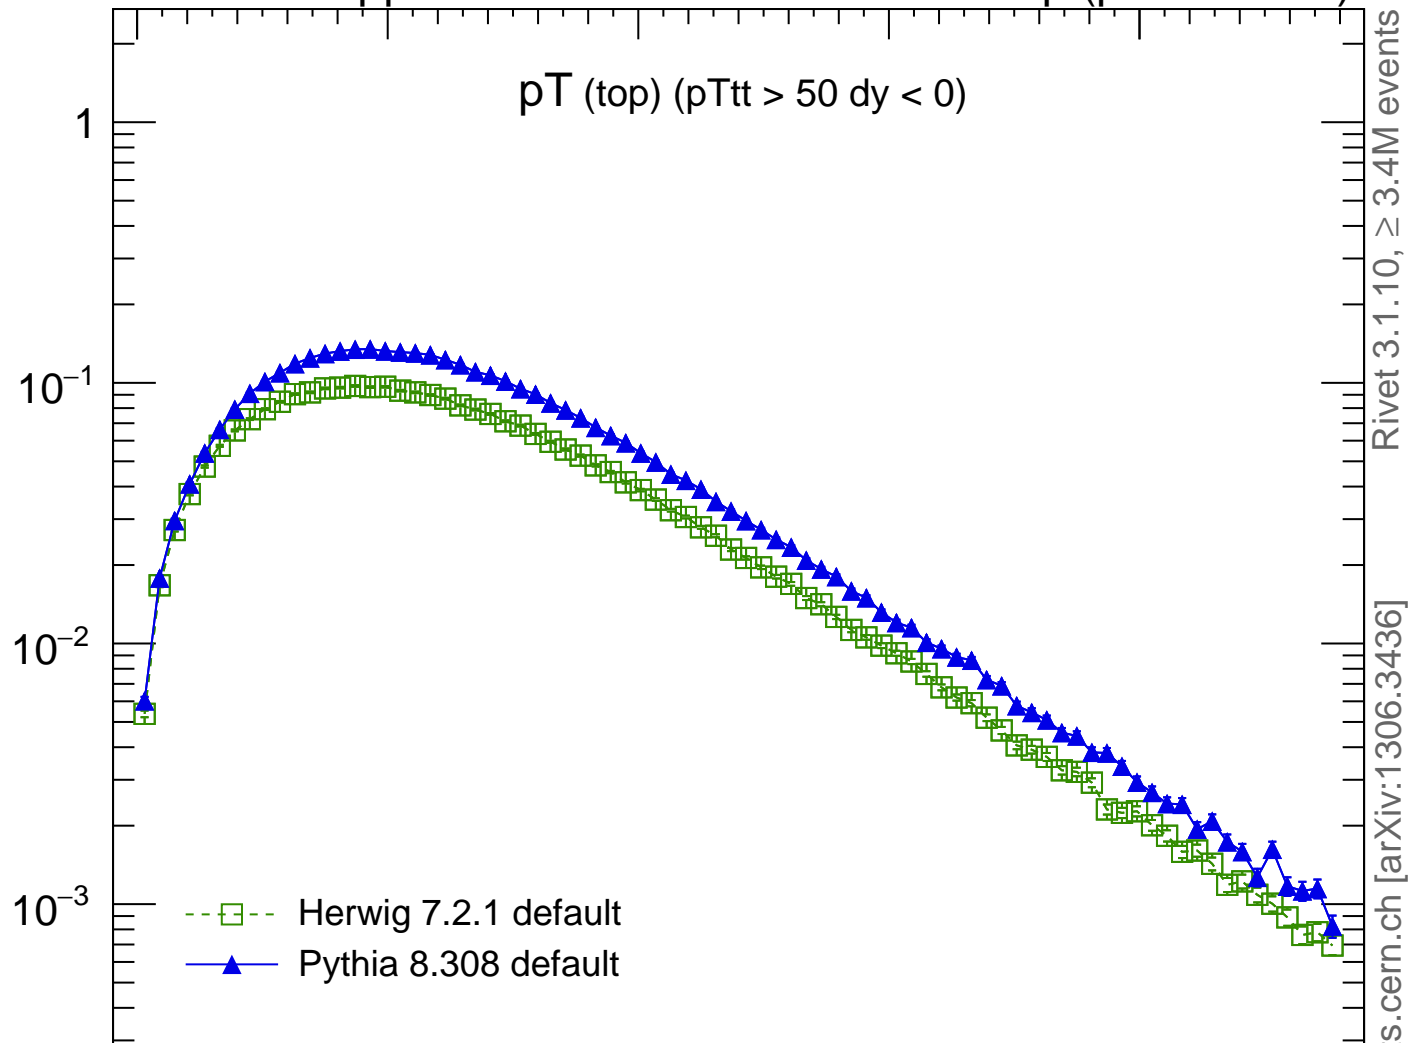

7000 GeV pp

Top (parton level)

p_T (top) ($p_{Ttt} > 50$ dy < 0)

Rivet 3.1.10, ≥ 3.4 M events

mcplots.cern.ch [arXiv:1306.3436]

(MC_FBA_TTBAR)

Ratio to Herwig 7.2.1 default

2
1
0.5