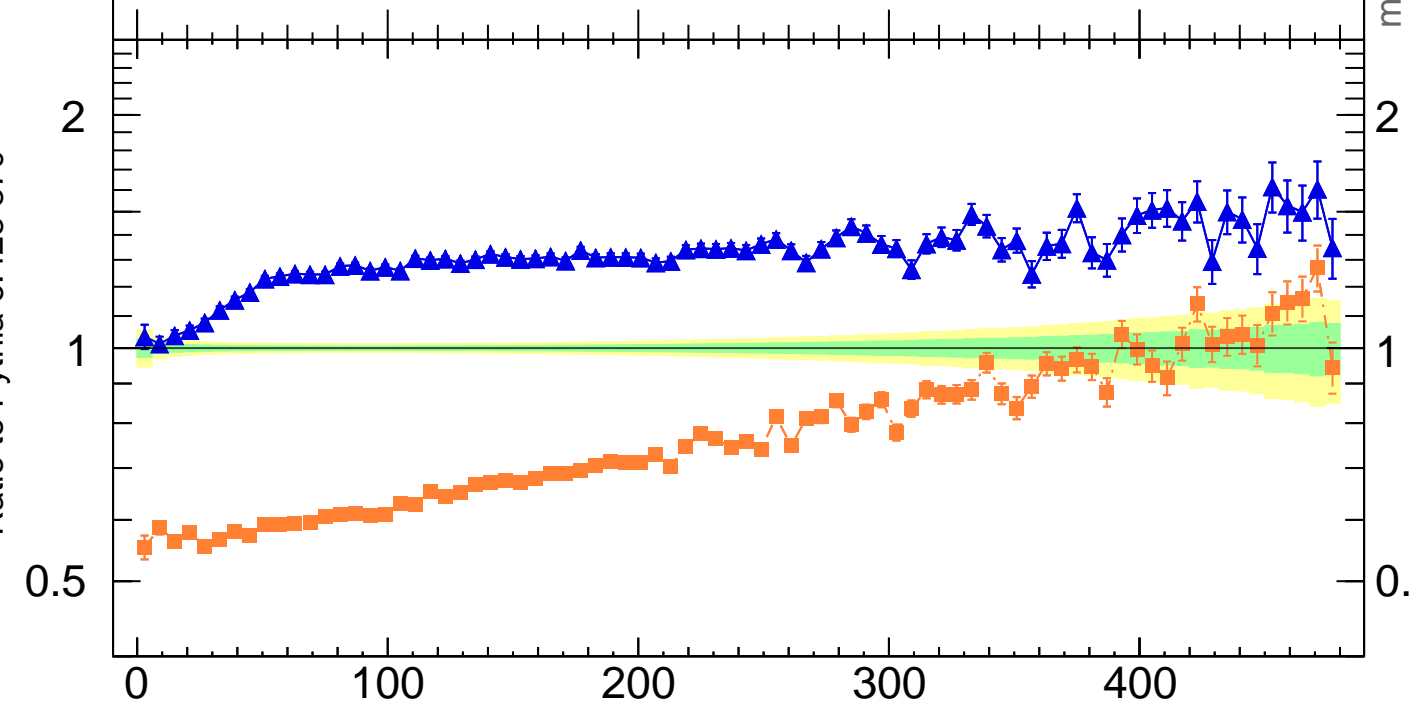

7000 GeV pp

Top (parton level)

p_T (top) ($p_{Ttt} > 50$ $dy > 0$)

Rivet 3.1.10, ≥ 3.4 M events

mcplots.cern.ch [arXiv:1306.3436]

(MC_FBA_TTBAR)

Ratio to Pythia 6.428 370

2