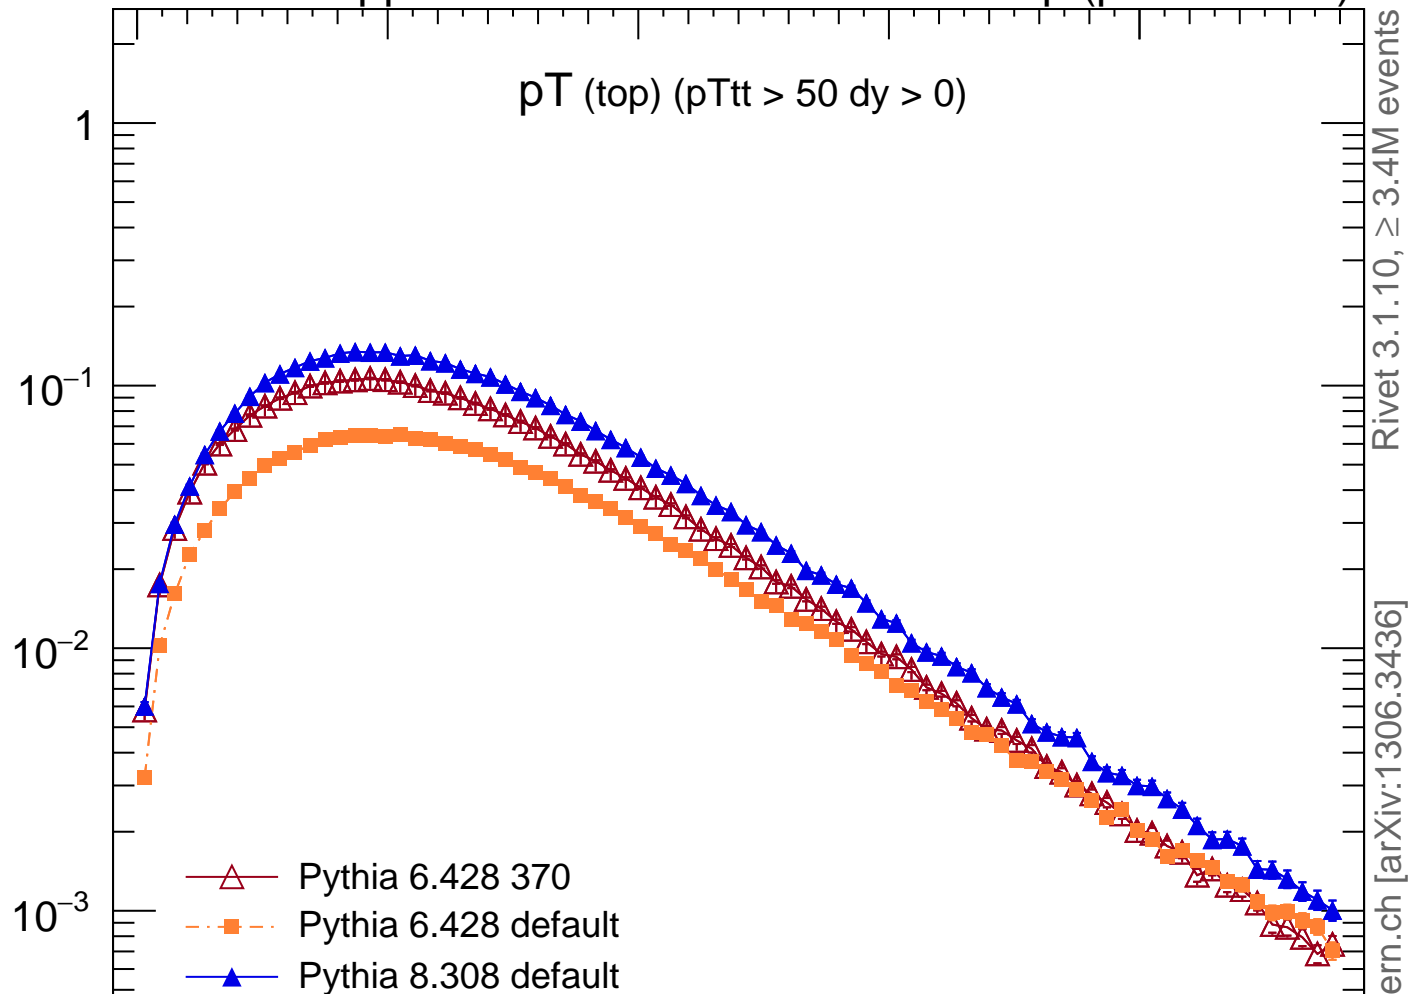

7000 GeV pp

Top (parton level)

p_T (top) ($p_{Ttt} > 50$ $dy > 0$)

Rivet 3.1.10, ≥ 3.4 M events

mcplots.cern.ch [arXiv:1306.3436]

(MC_FBA_TTBAR)

Ratio to Pythia 6.428 370

2