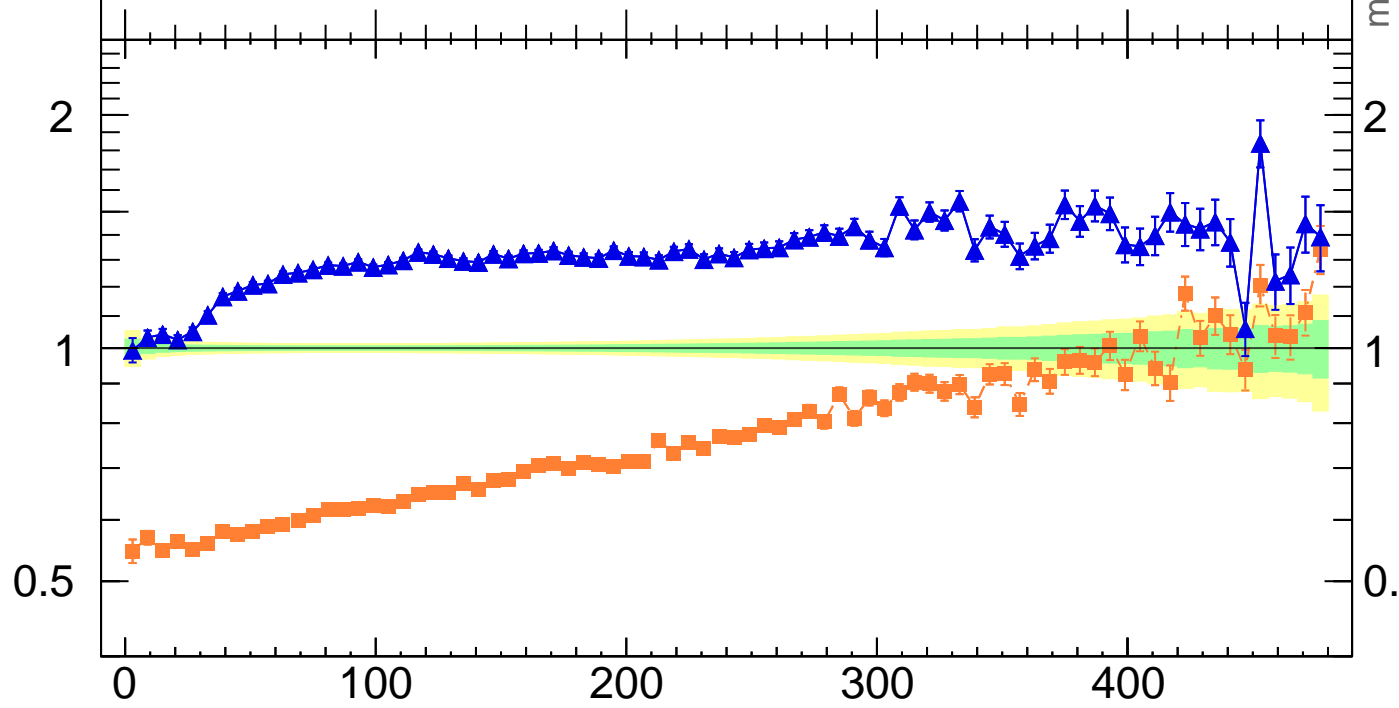

7000 GeV pp

Top (parton level)

p_T (top) ($p_{Ttt} > 50$ dy < 0)

Rivet 3.1.10, ≥ 3.4 M events
mcplots.cern.ch [arXiv:1306.3436]

(MC_FBA_TTBAR)

Ratio to Pythia 6.428 370

2
1
0.5