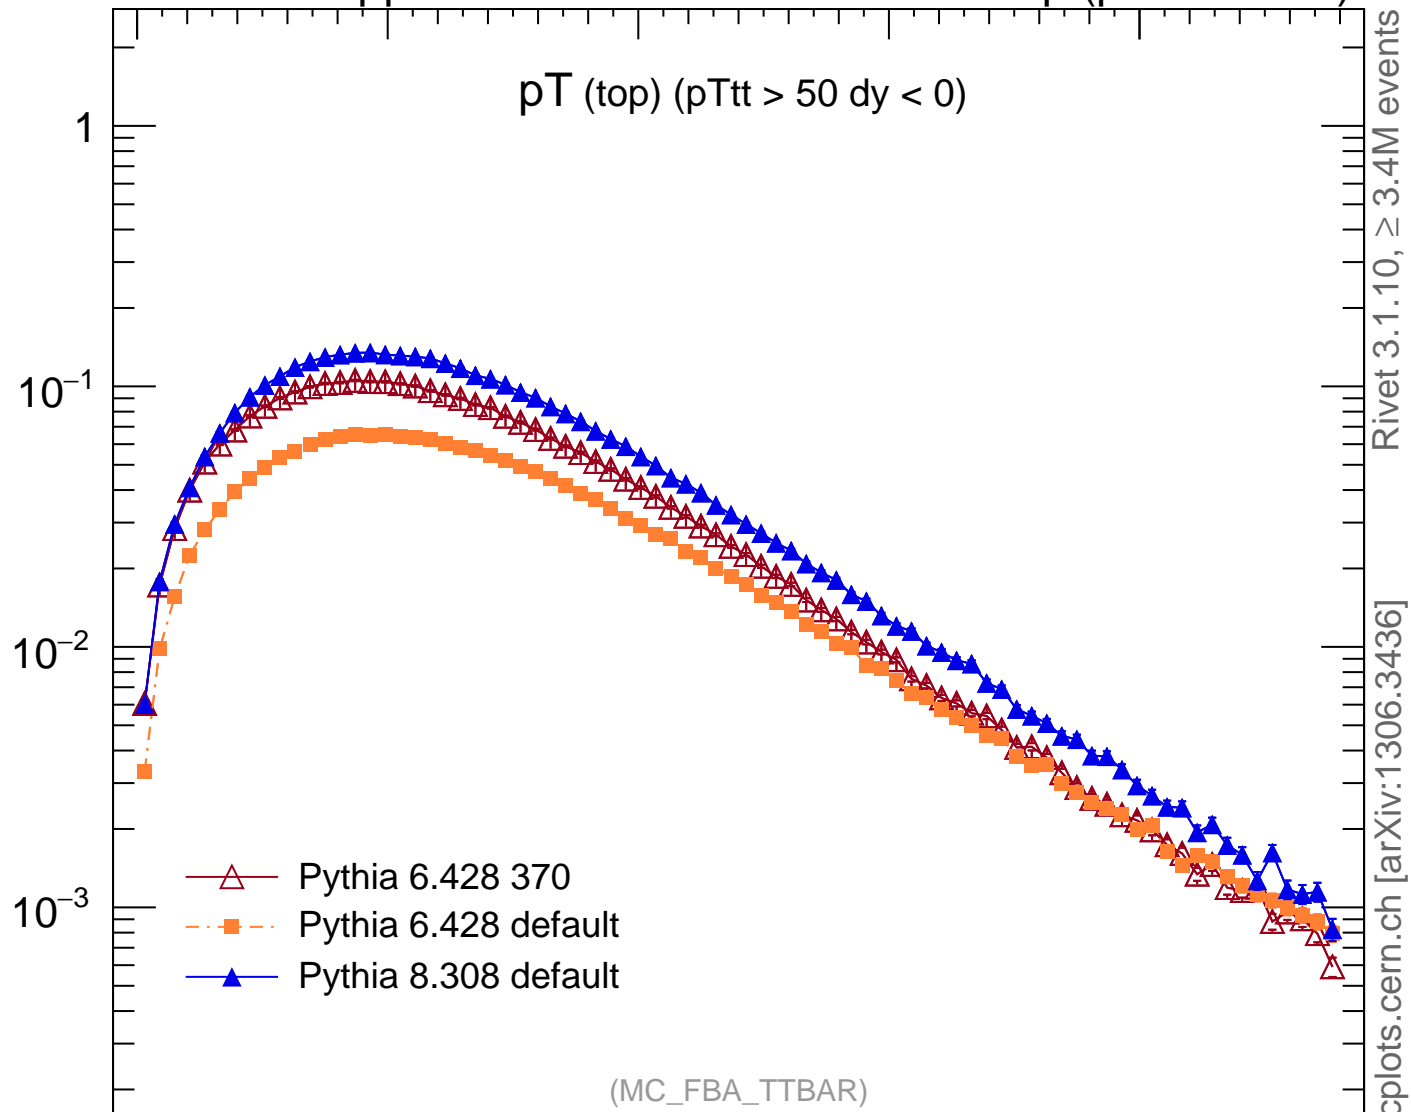

7000 GeV pp

Top (parton level)

p_T (top) ($p_{Ttt} > 50$ dy < 0)

Rivet 3.1.10, ≥ 3.4 M events
mcplots.cern.ch [arXiv:1306.3436]

(MC_FBA_TTBAR)

Ratio to Pythia 6.428 370

2
1
0.5