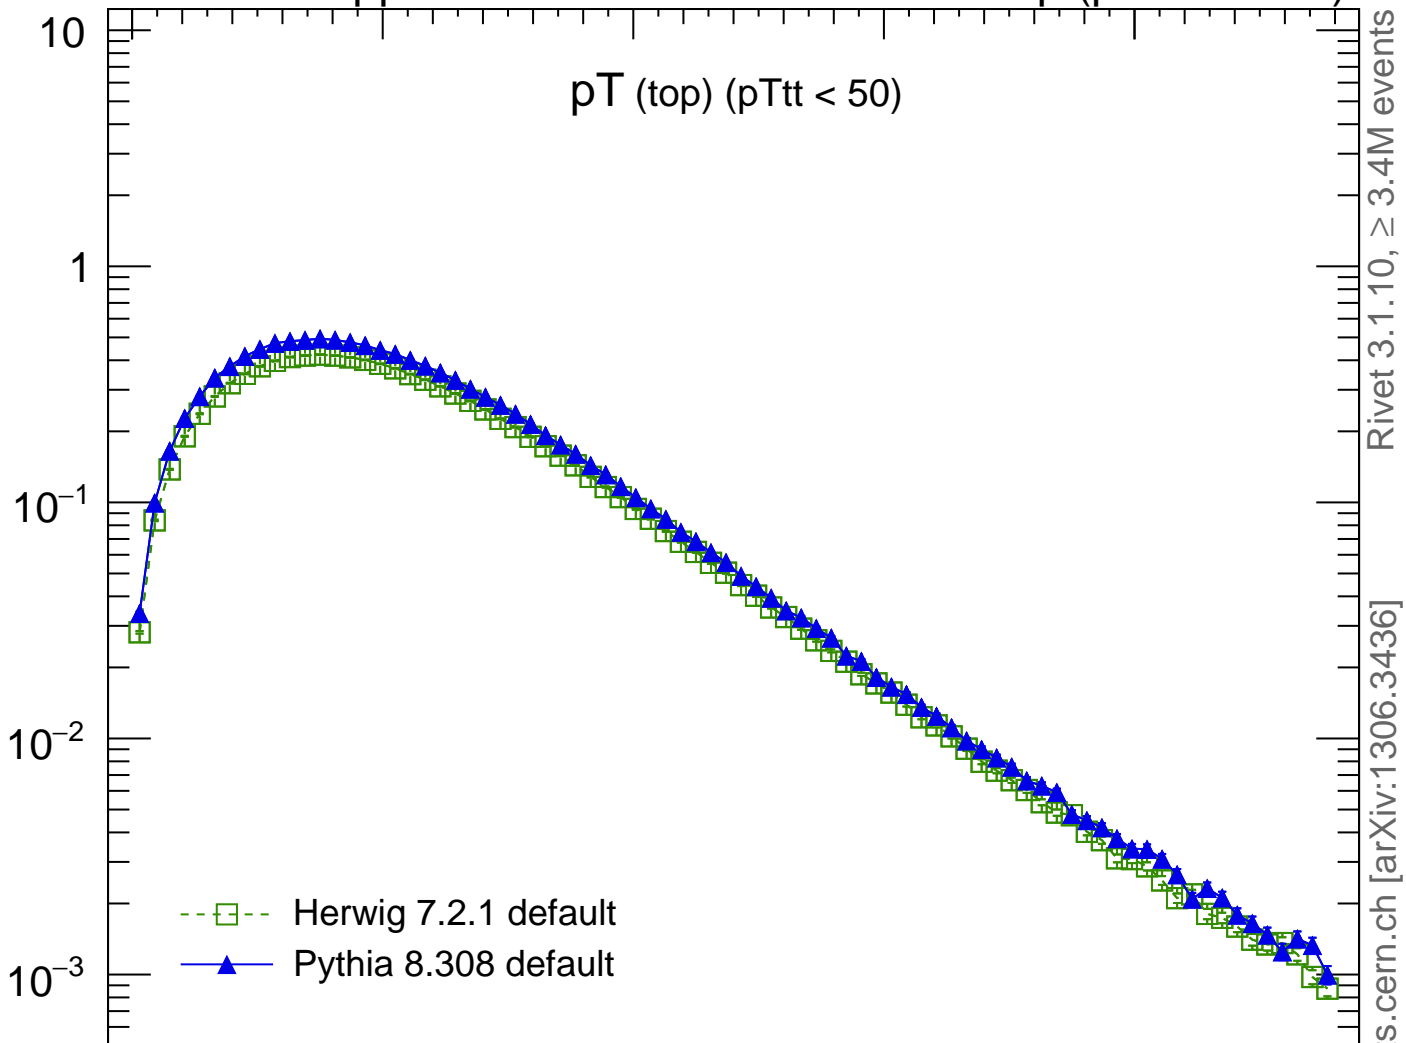

7000 GeV pp

Top (parton level)

$p_T$  (top) ( $p_{Ttt} < 50$ )

Rivet 3.1.10,  $\geq 3.4M$  events

mcplots.cern.ch [arXiv:1306.3436]

(MC\_FBA\_TTBAR)

Ratio to Herwig 7.2.1 default