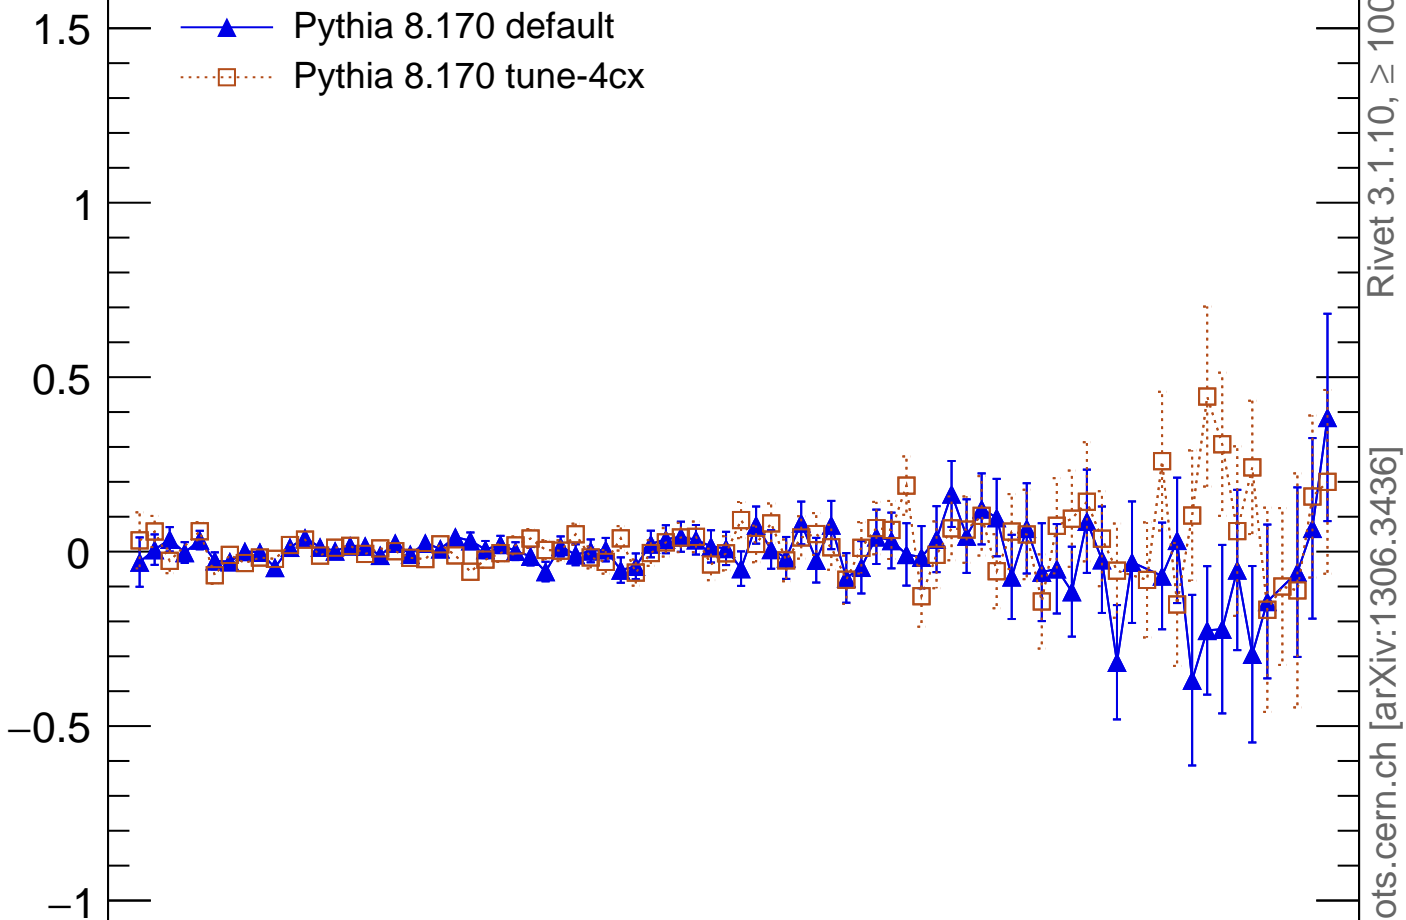

7000 GeV pp

Top (parton level)

p_T (tbar)

- ▲ Pythia 8.170 default
- Pythia 8.170 tune-4cx

(MC_FBA_TTBAR)

Ratio to Pythia 8.170 default