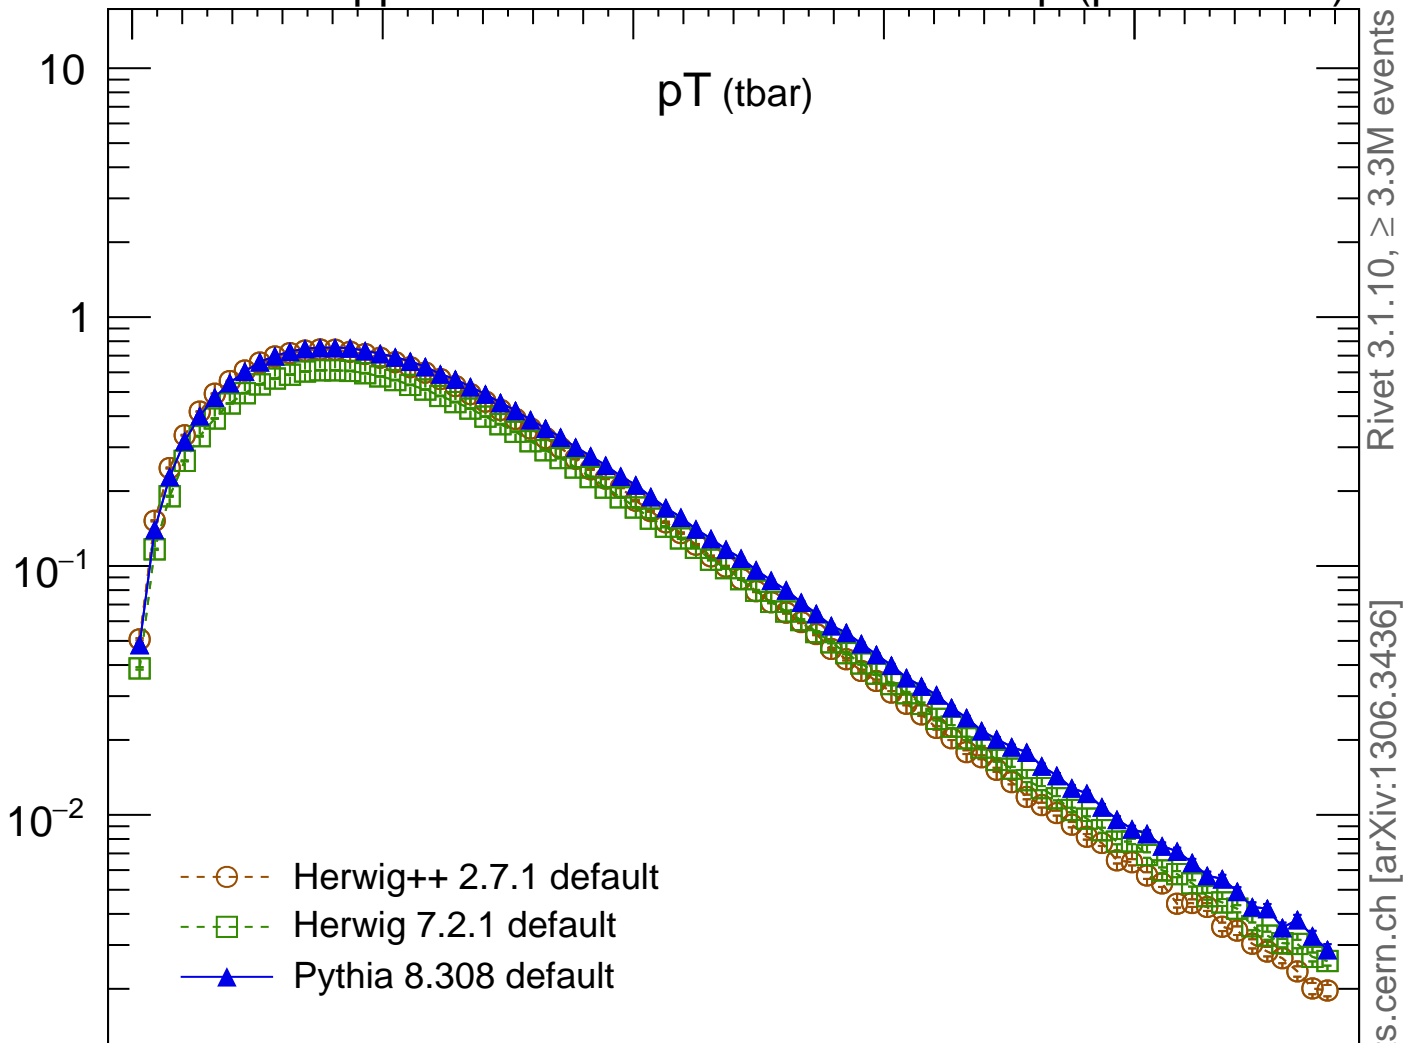

7000 GeV pp

Top (parton level)

pT (tbar)

(MC\_FBA\_TTBAR)

Ratio to Herwig++ 2.7.1 default

Rivet 3.1.10, ≥ 3.3M events

mcplots.cern.ch [arXiv:1306.3436]