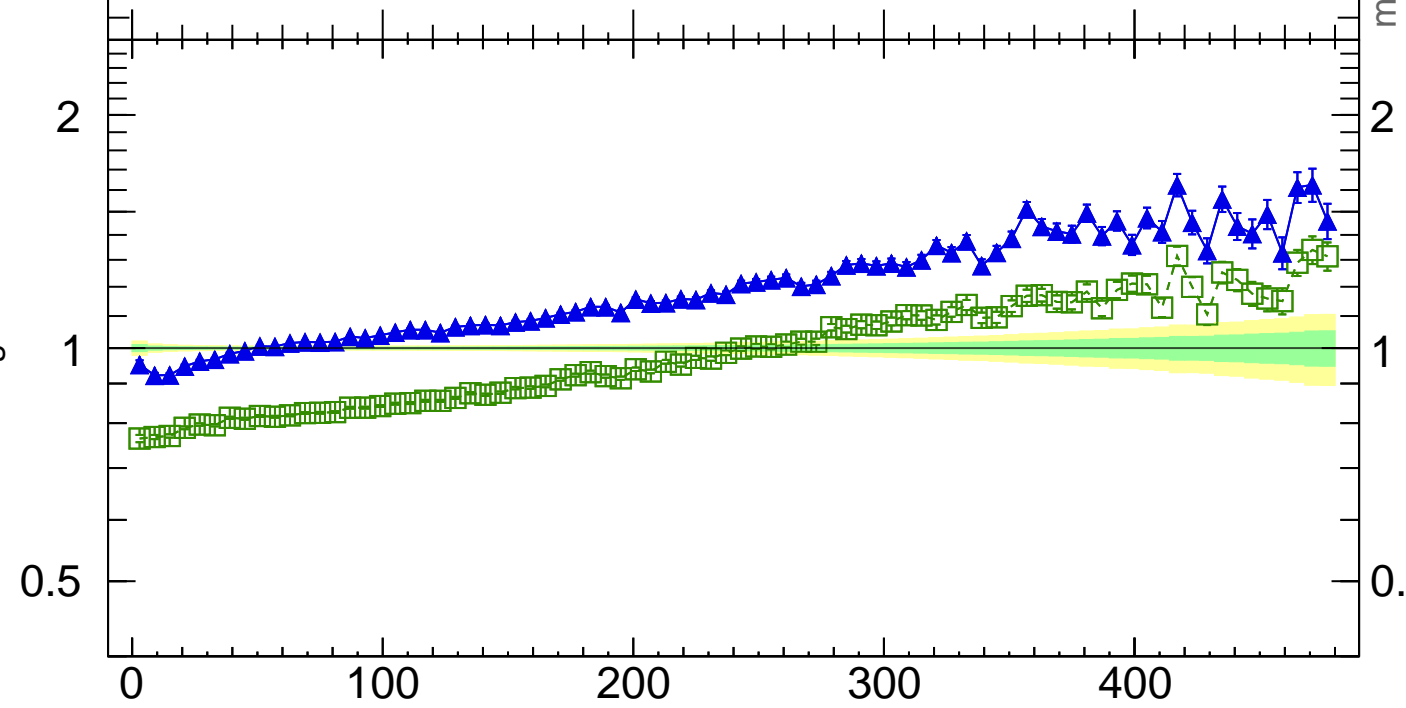

7000 GeV pp

Top (parton level)

pT (tbar)

(MC\_FBA\_TTBAR)

Ratio to Herwig++ 2.7.1 default

Rivet 3.1.10, ≥ 3.3M events

mcplots.cern.ch [arXiv:1306.3436]