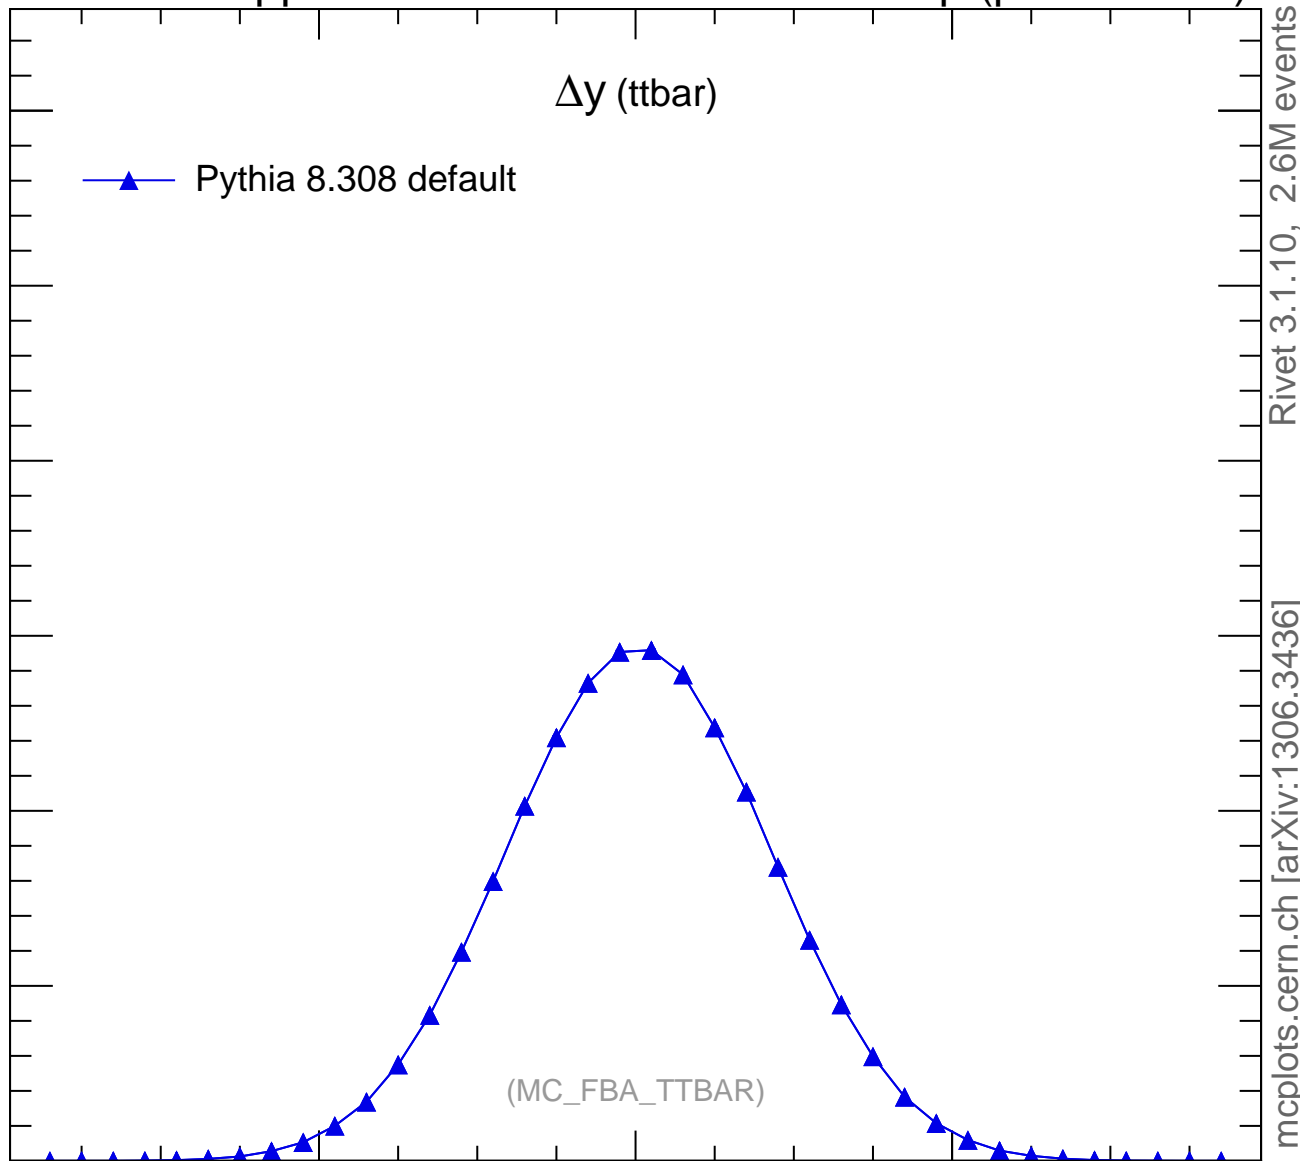

1960 GeV ppbar

Top (parton level)

Rivet 3.1.10, 2.6M events
mcplots.cern.ch [arXiv:1306.3436]