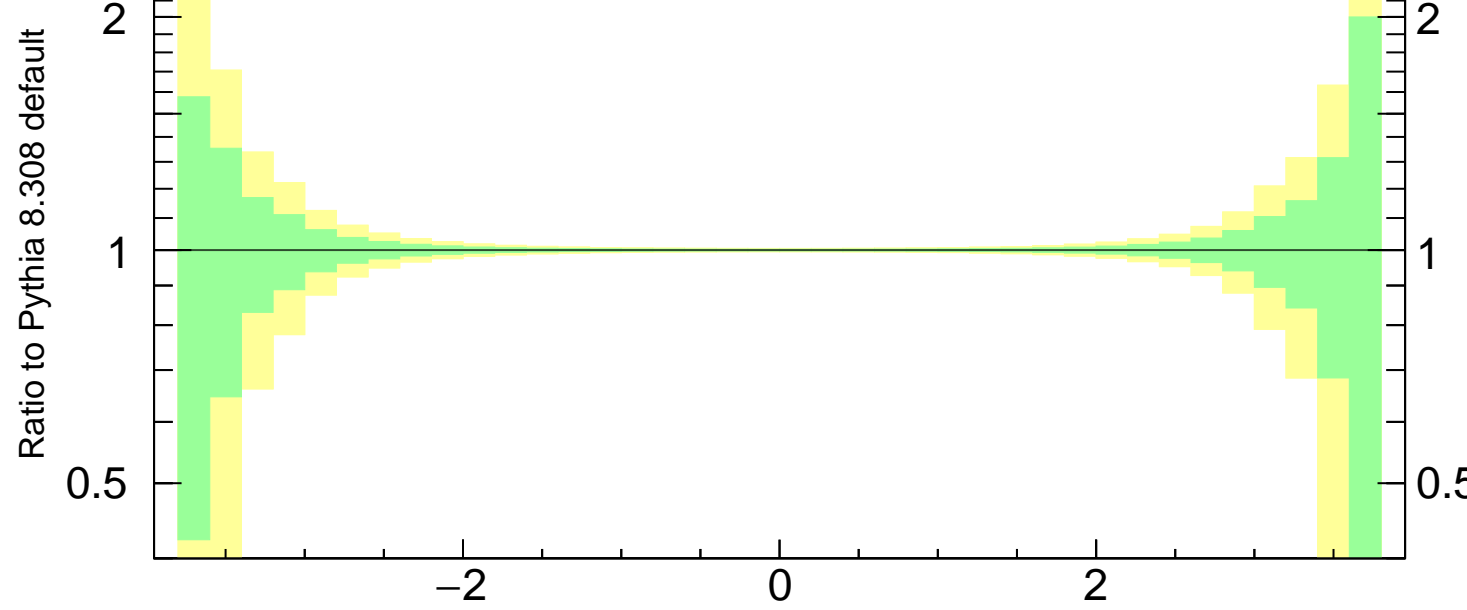

1960 GeV ppbar

Top (parton level)

Rivet 3.1.10, 2.6M events
mcplots.cern.ch [arXiv:1306.3436]