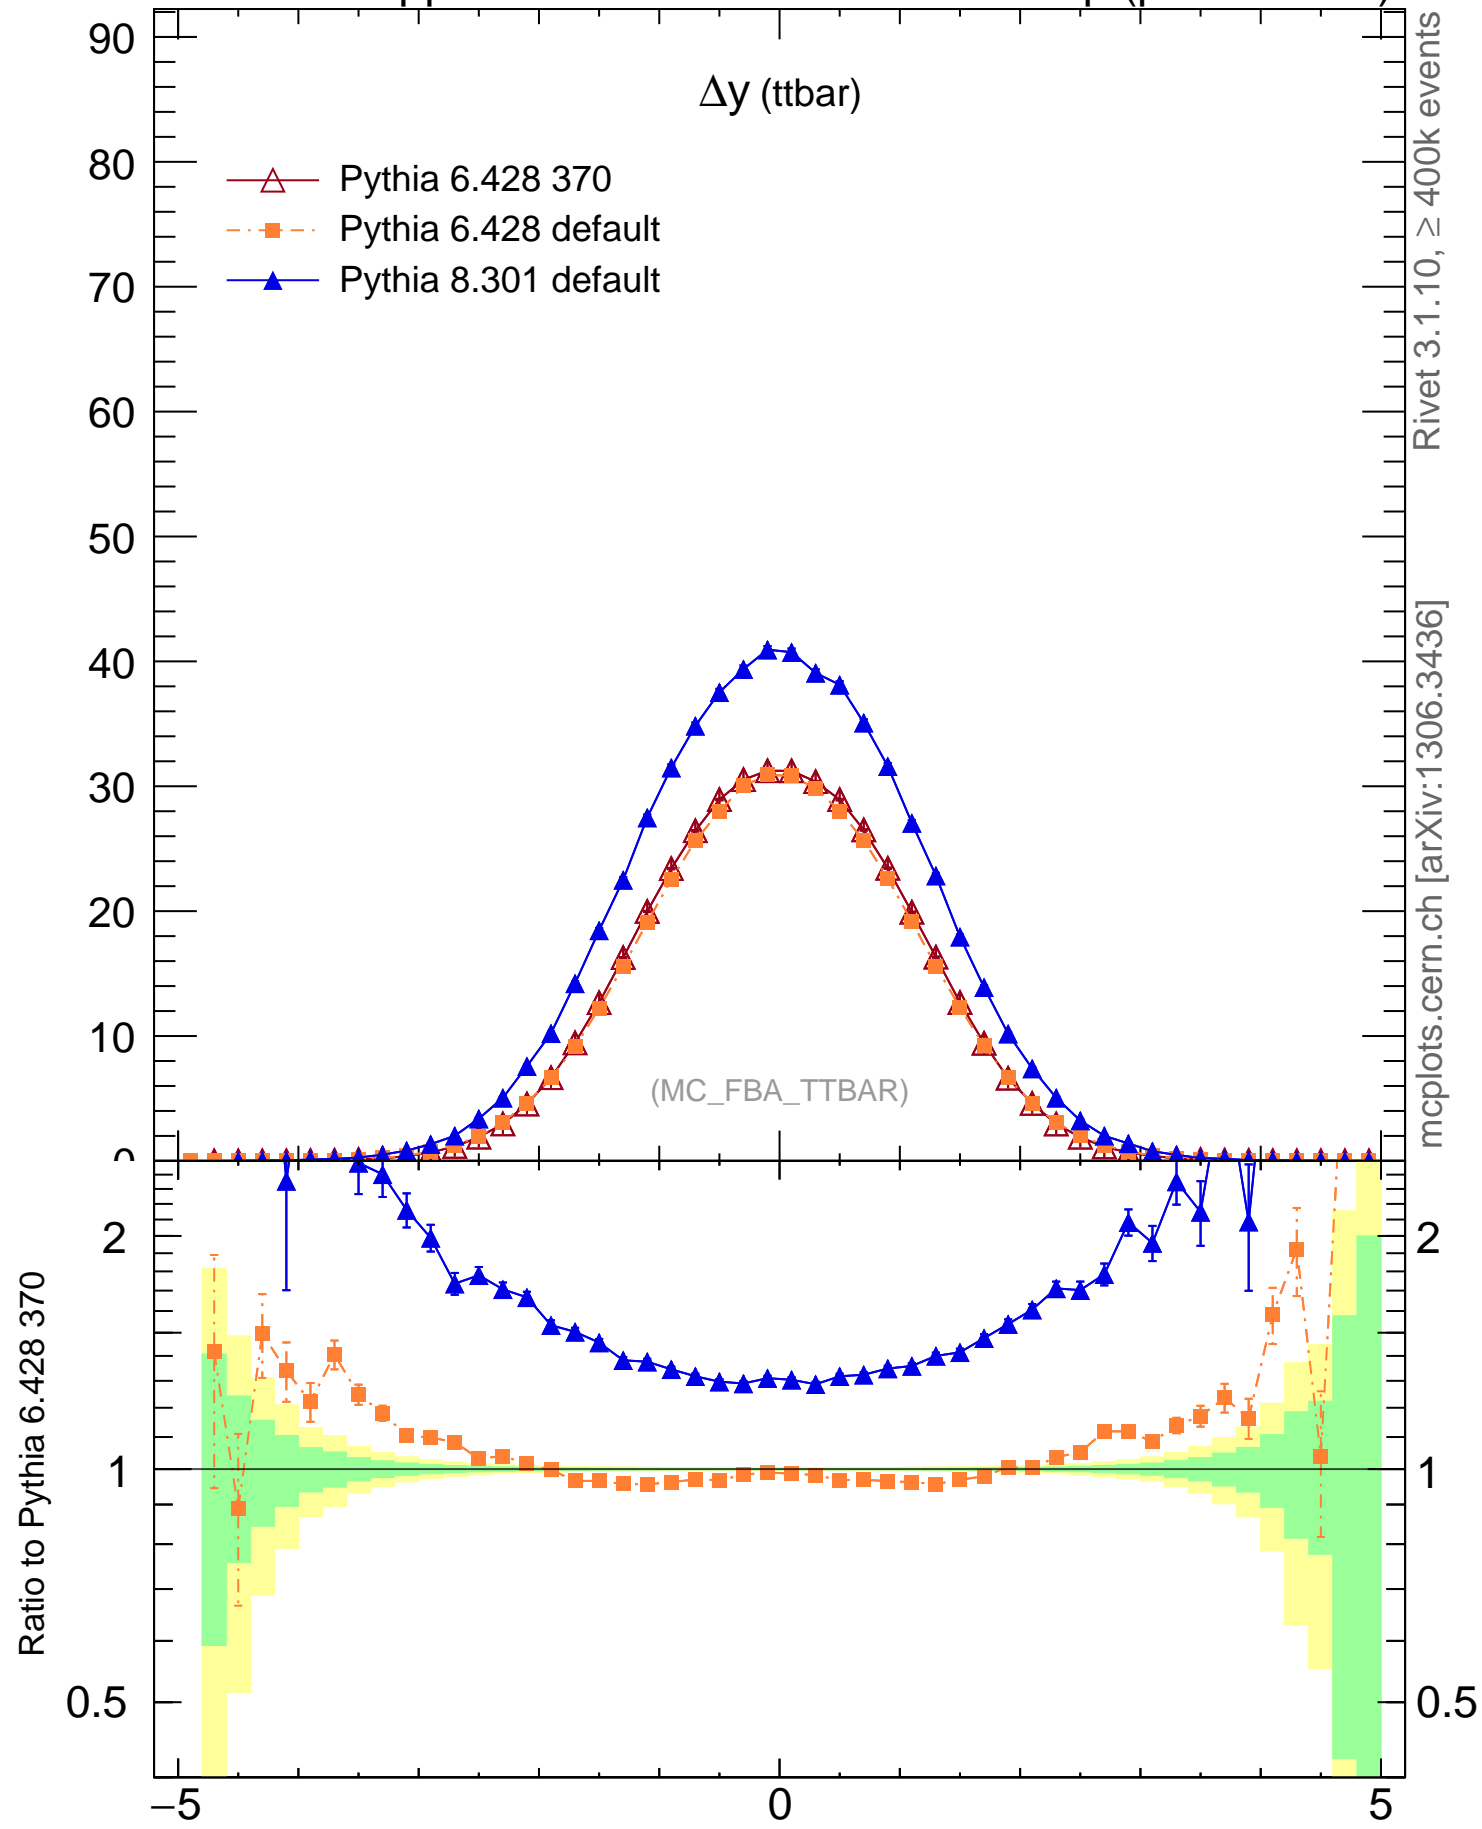

7000 GeV pp

Top (parton level)

Δy (ttbar)

Ratio to Pythia 6.428 370

mcplots.cern.ch [arXiv:1306.3436]

Rivet 3.1.10, ≥ 400k events

0.5

1

2

0

10

20

30

40

50

60