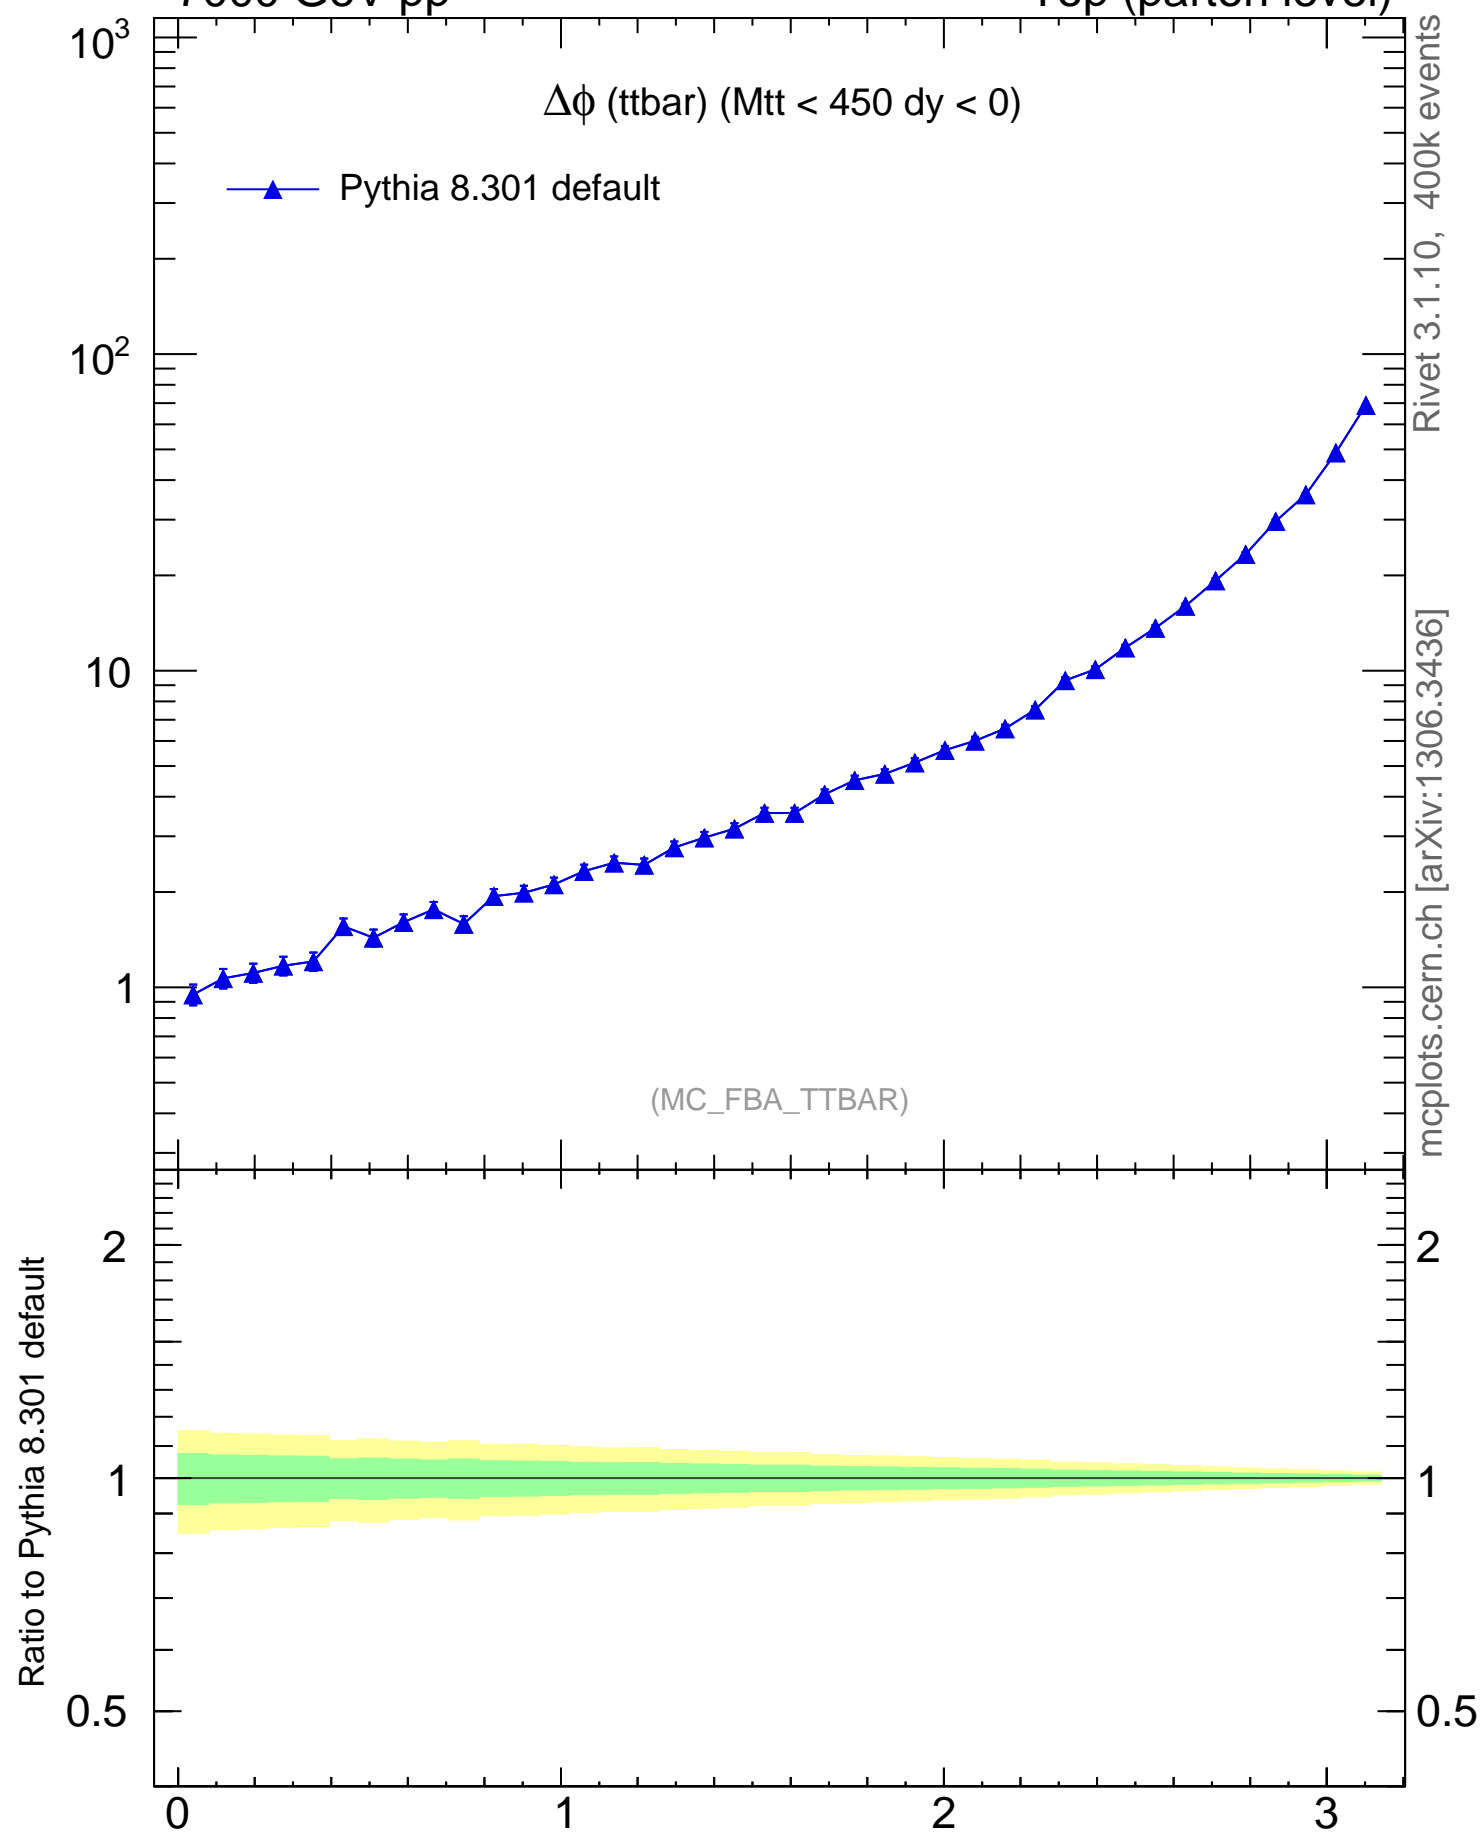

7000 GeV pp

Top (parton level)

$\Delta\phi$  (ttbar) (Mtt < 450 dy < 0)

Pythia 8.301 default

Rivet 3.1.10, 400k events

mcplots.cern.ch [arXiv:1306.3436]

(MC\_FBA\_TTBAR)

Ratio to Pythia 8.301 default

Ratio to Pythia 8.301 default