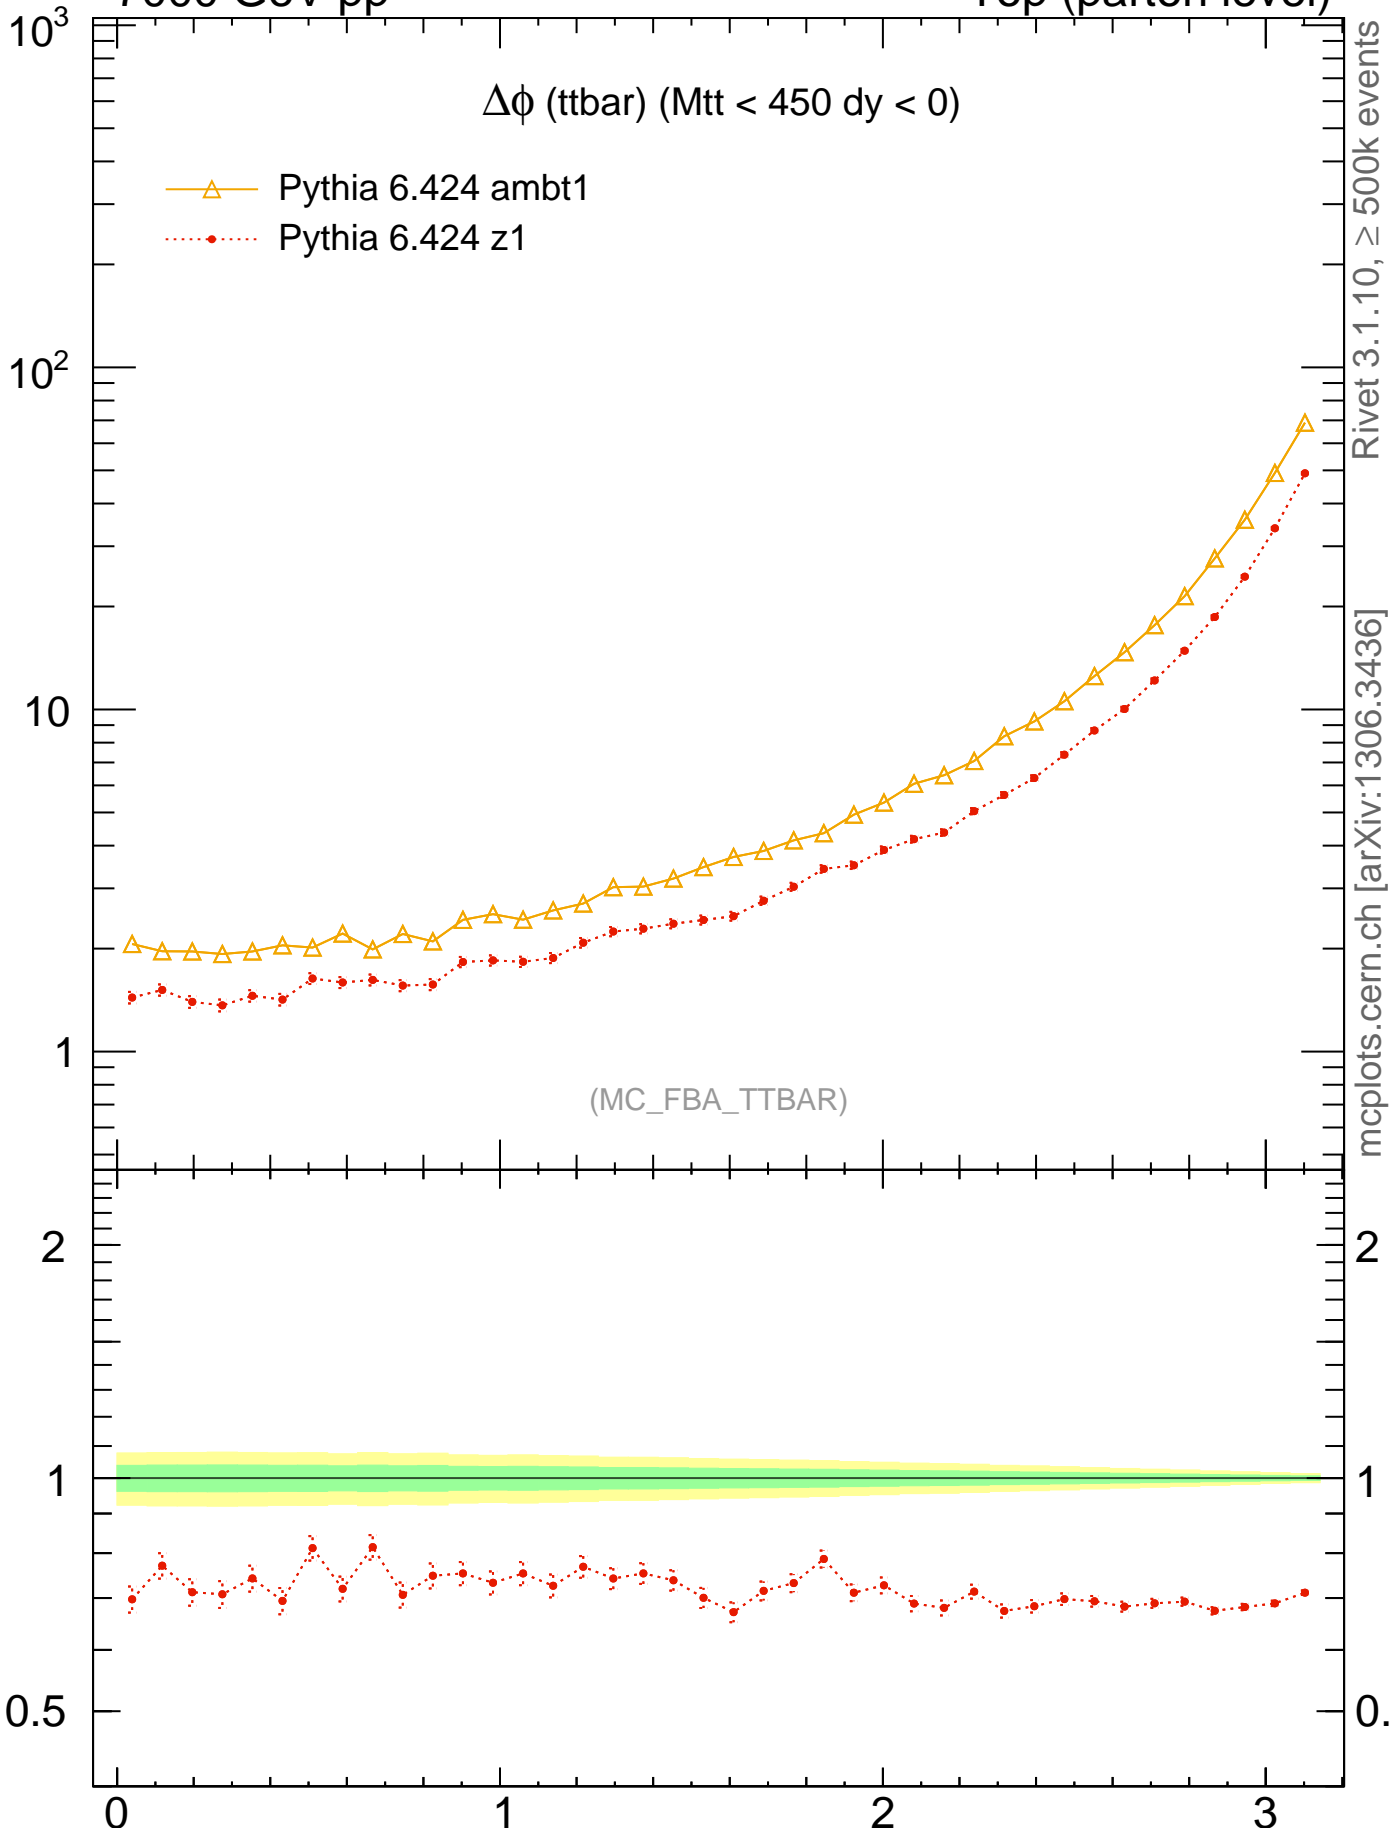

7000 GeV pp

Top (parton level)

$\Delta\phi$ (ttbar) (Mtt < 450 dy < 0)

- Pythia 6.424 ambt1
- Pythia 6.424 z1

Rivet 3.1.10, ≥ 500k events

mcplots.cern.ch [arXiv:1306.3436]

(MC_FBA_TTBAR)

Ratio to Pythia 6.424 ambt1

Ratio to Pythia 6.424 ambt1