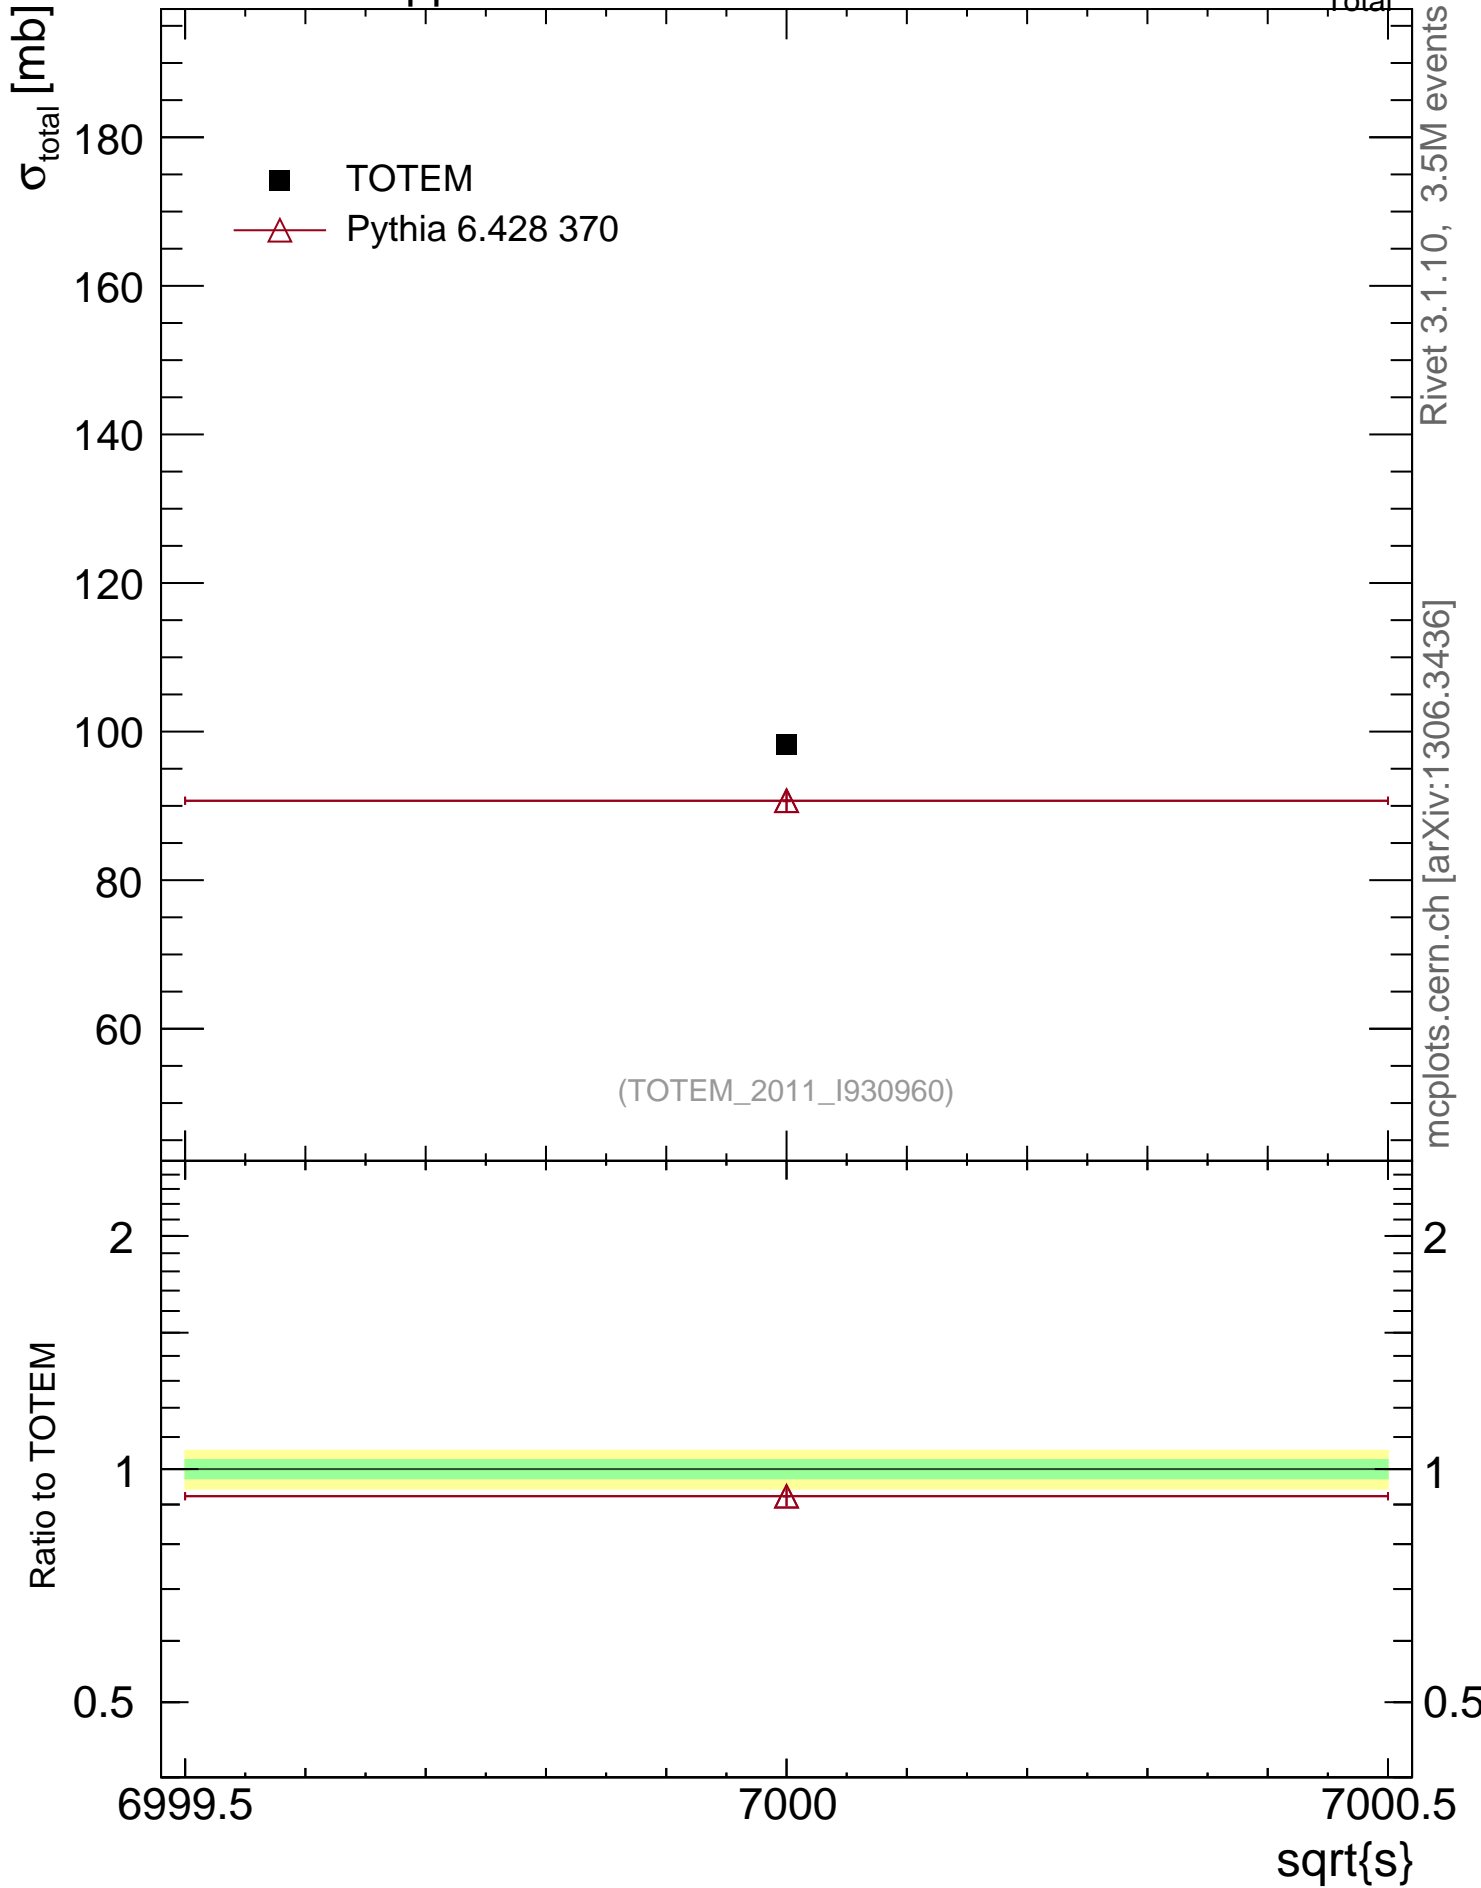

7000 GeV pp

$\sigma_{\text{Total}}$

Rivet 3.1.10, 3.5M events  
mcplots.cern.ch [arXiv:1306.3436]

(TOTEM\_2011\_I930960)