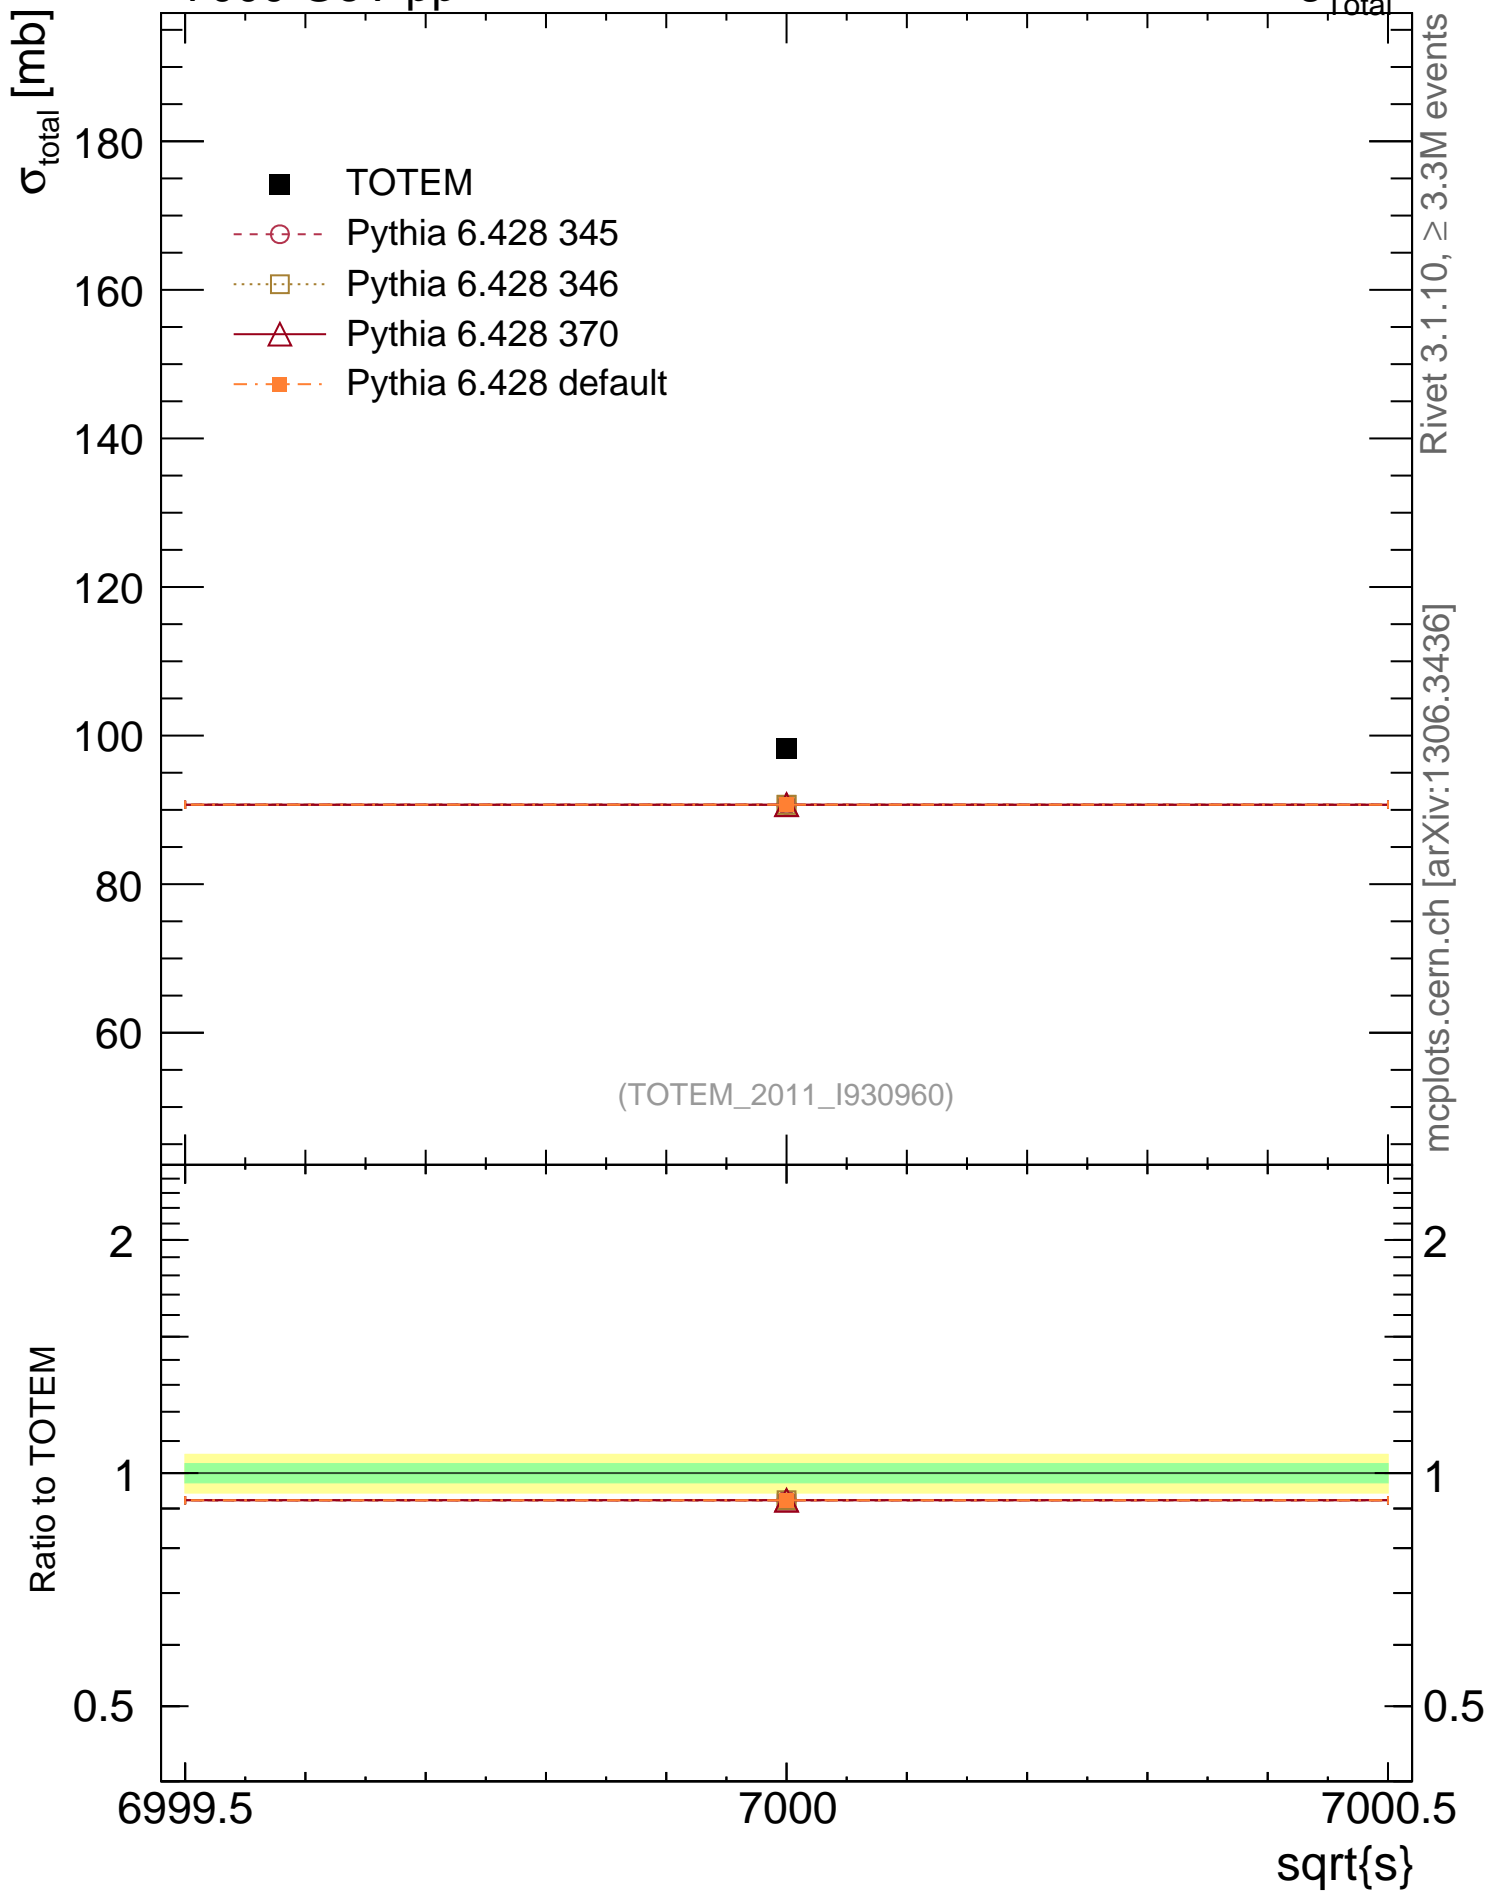

7000 GeV pp

$\sigma_{\text{Total}}$

Rivet 3.1.10,  $\geq 3.3$ M events  
mcplots.cern.ch [arXiv:1306.3436]