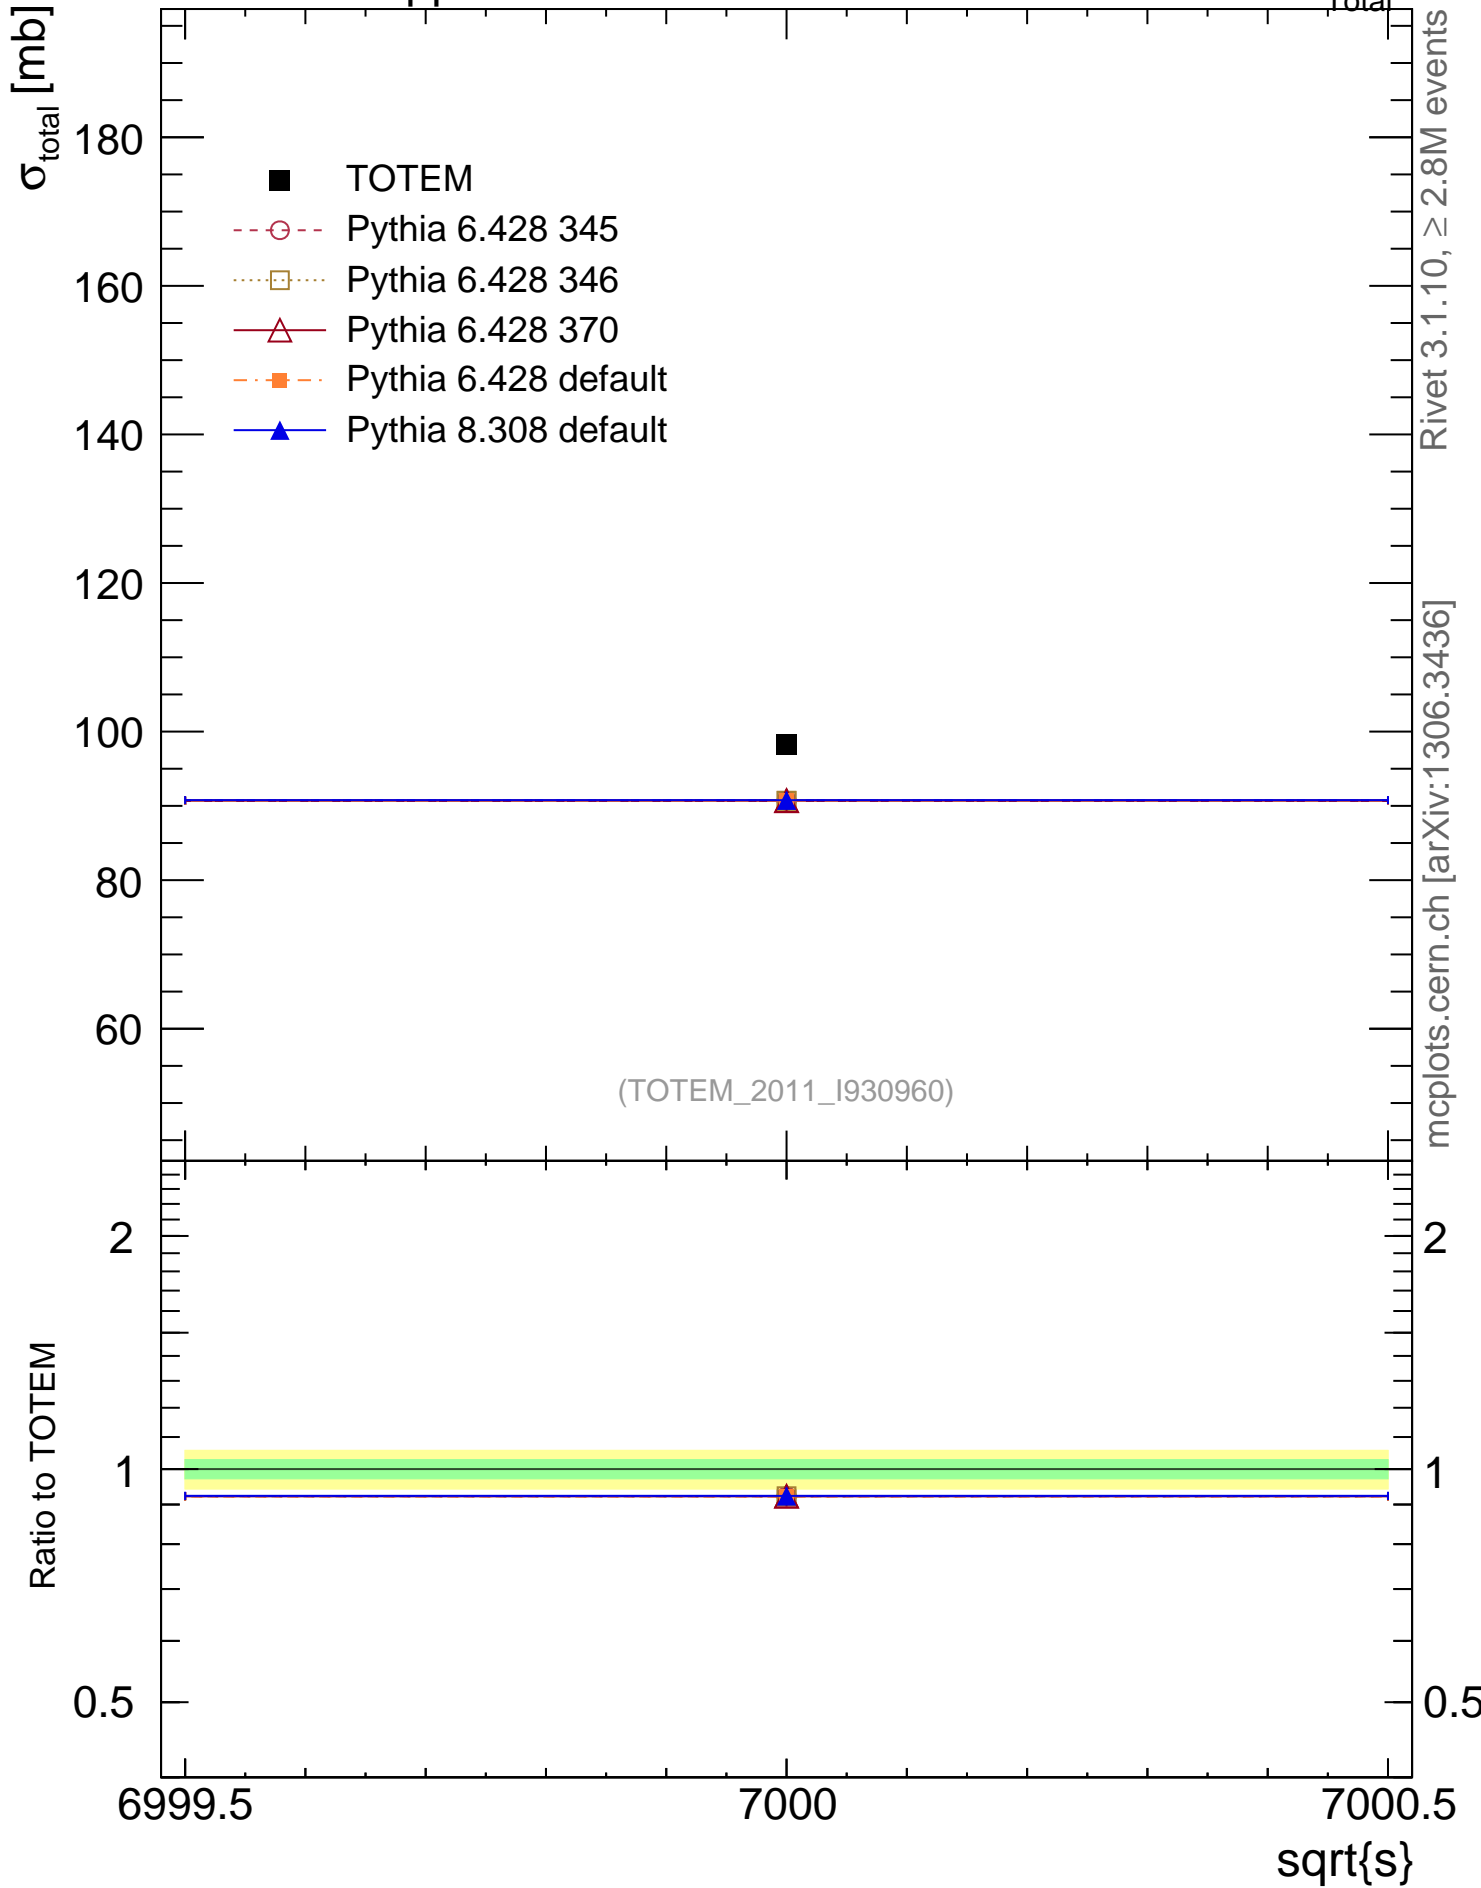

7000 GeV pp

$\sigma_{\text{Total}}$

Rivet 3.1.10,  $\geq 2.8$ M events  
mcplots.cern.ch [arXiv:1306.3436]