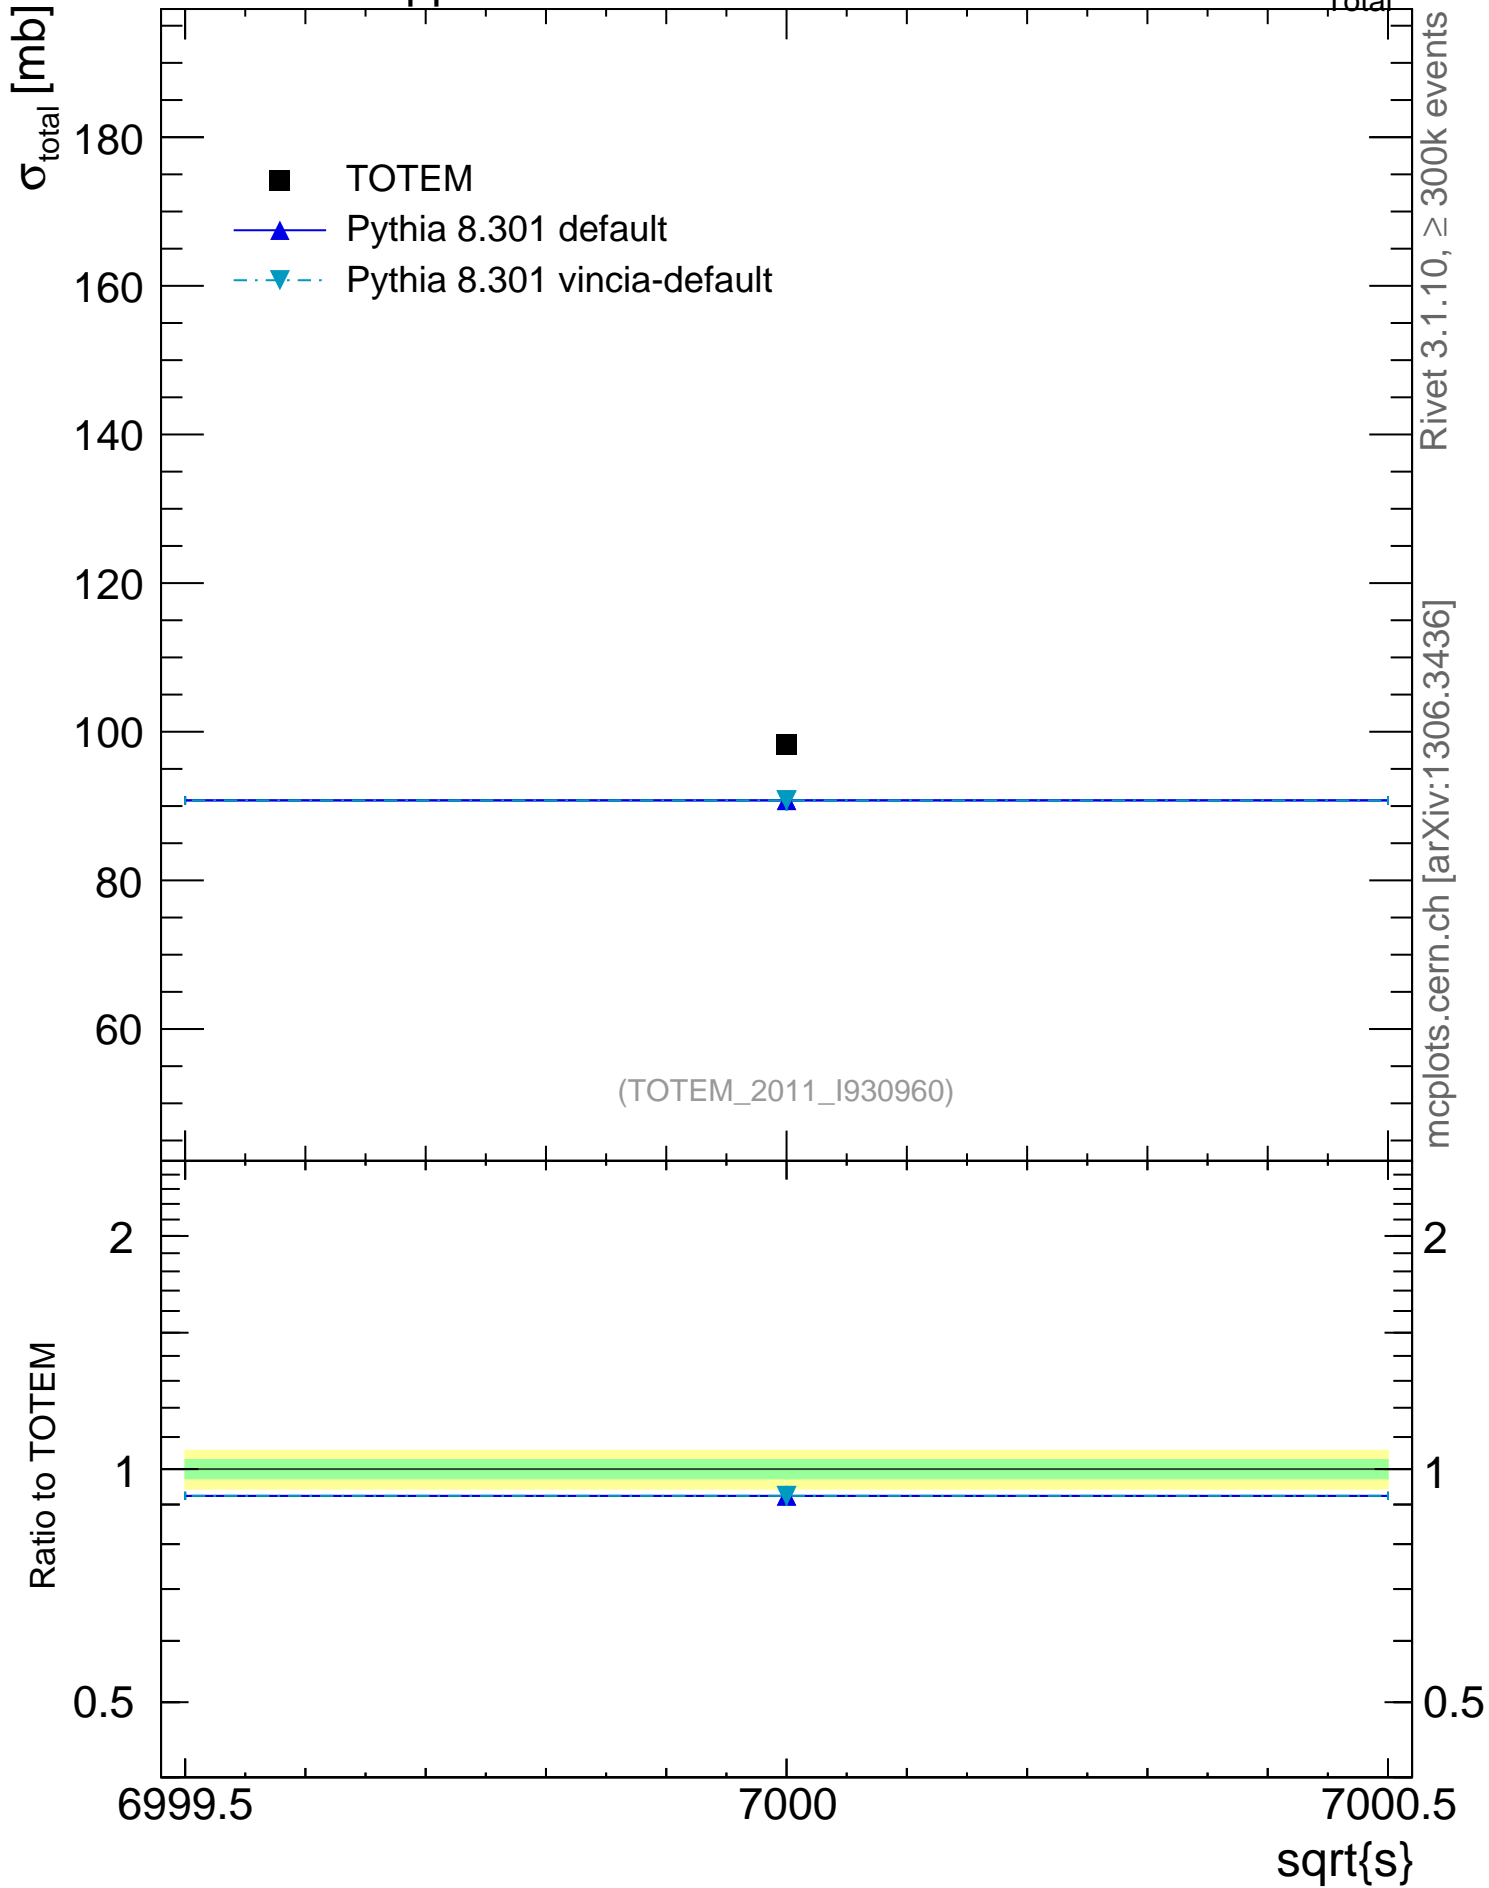

7000 GeV pp

$\sigma_{\text{Total}}$

Rivet 3.1.10,  $\geq 300$ k events  
mcplots.cern.ch [arXiv:1306.3436]