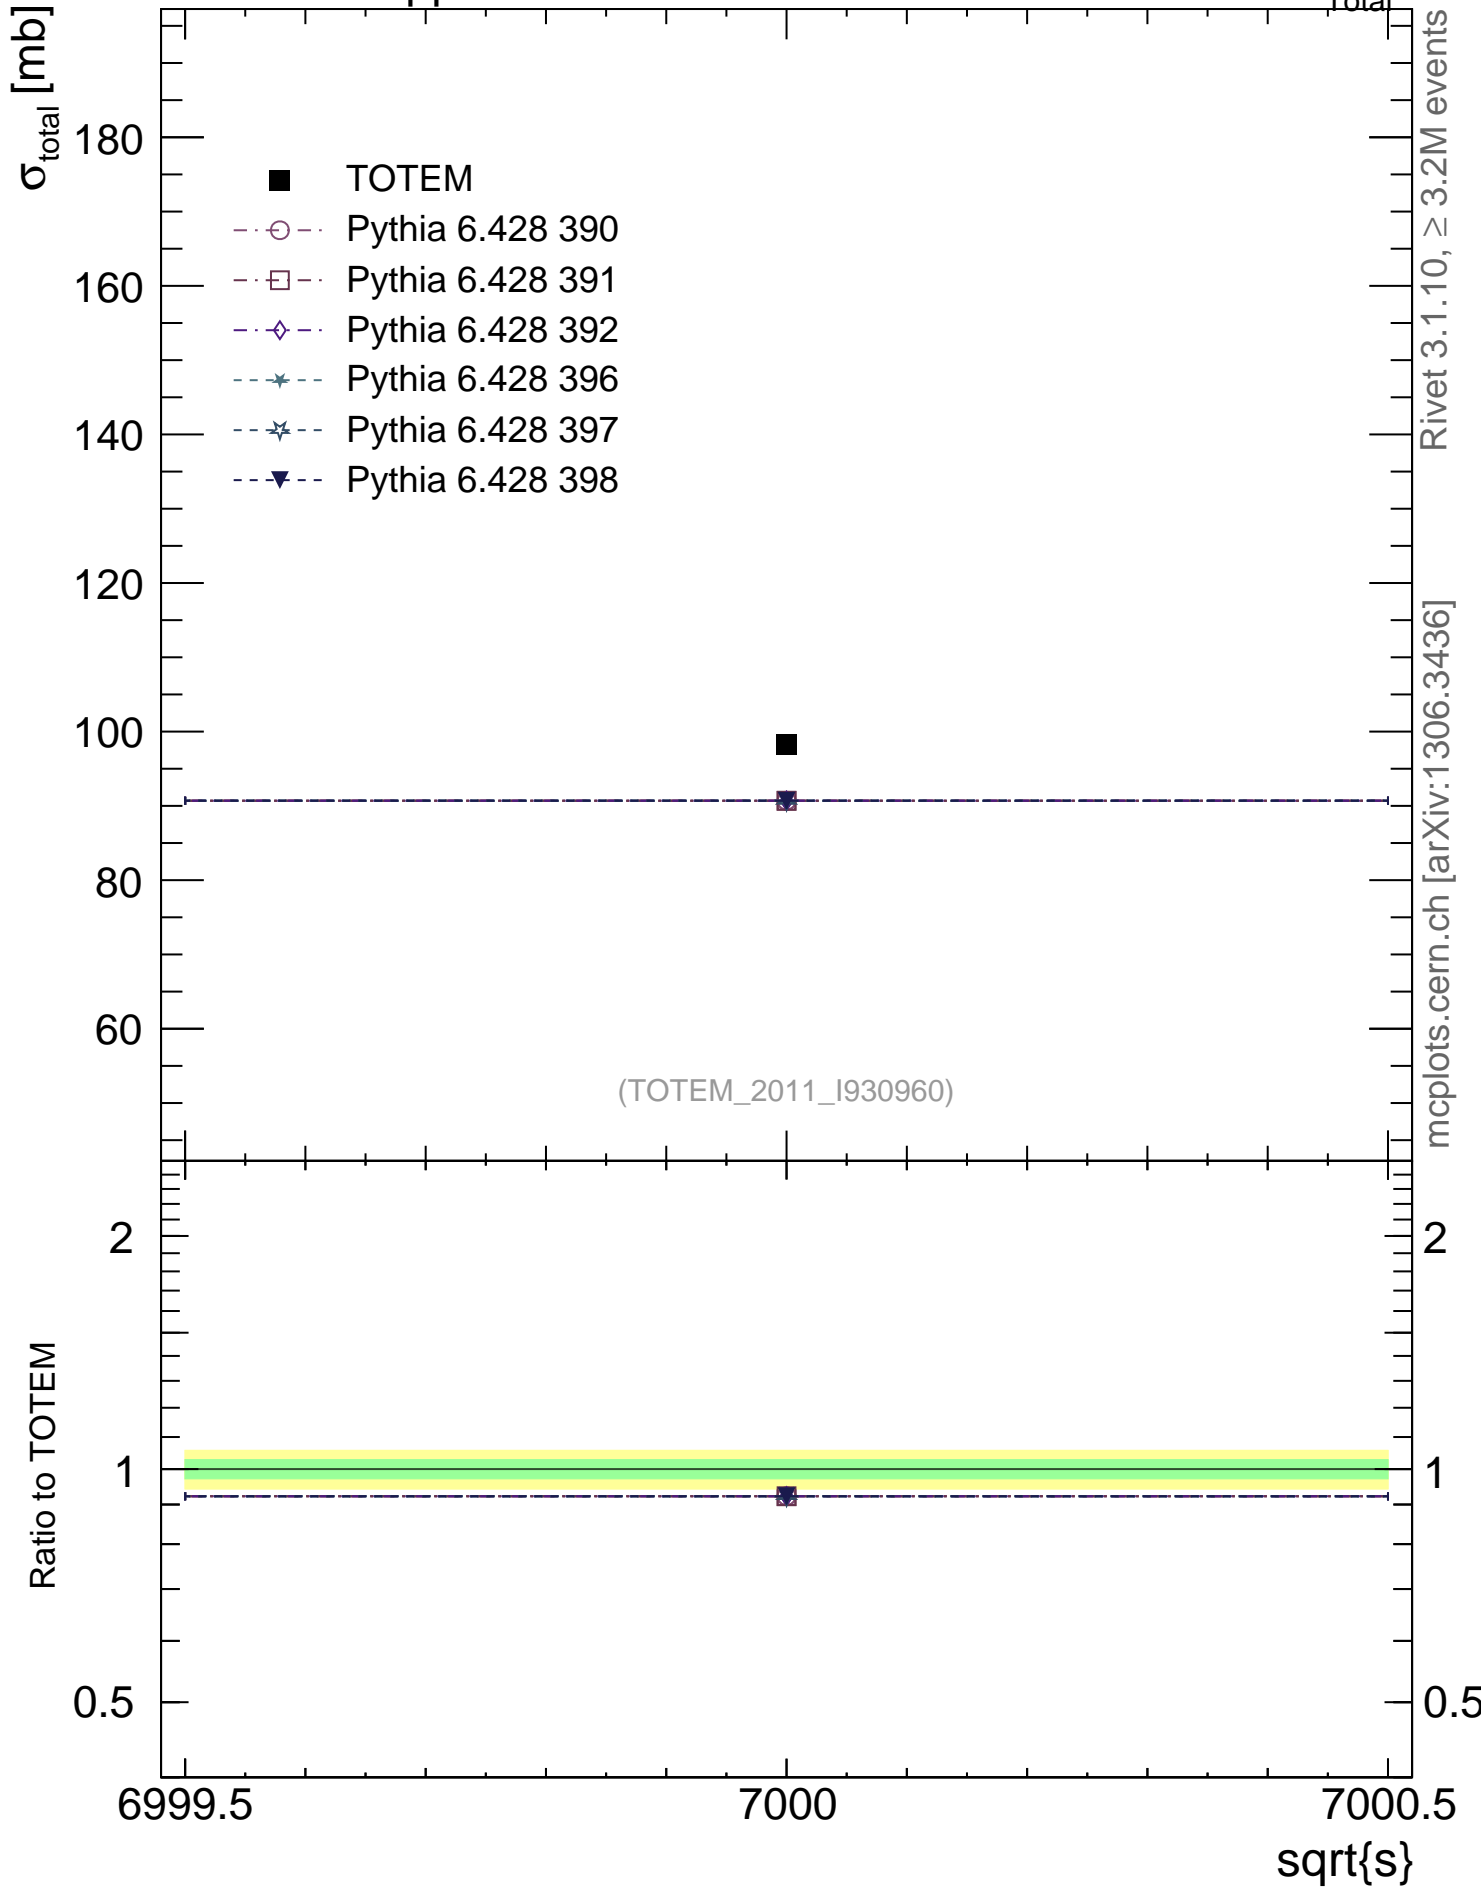

7000 GeV pp

$\sigma_{\text{Total}}$

(TOTEM\_2011\_I930960)

mcplots.cern.ch [arXiv:1306.3436]

Rivet 3.1.10,  $\geq 3.2$ M events