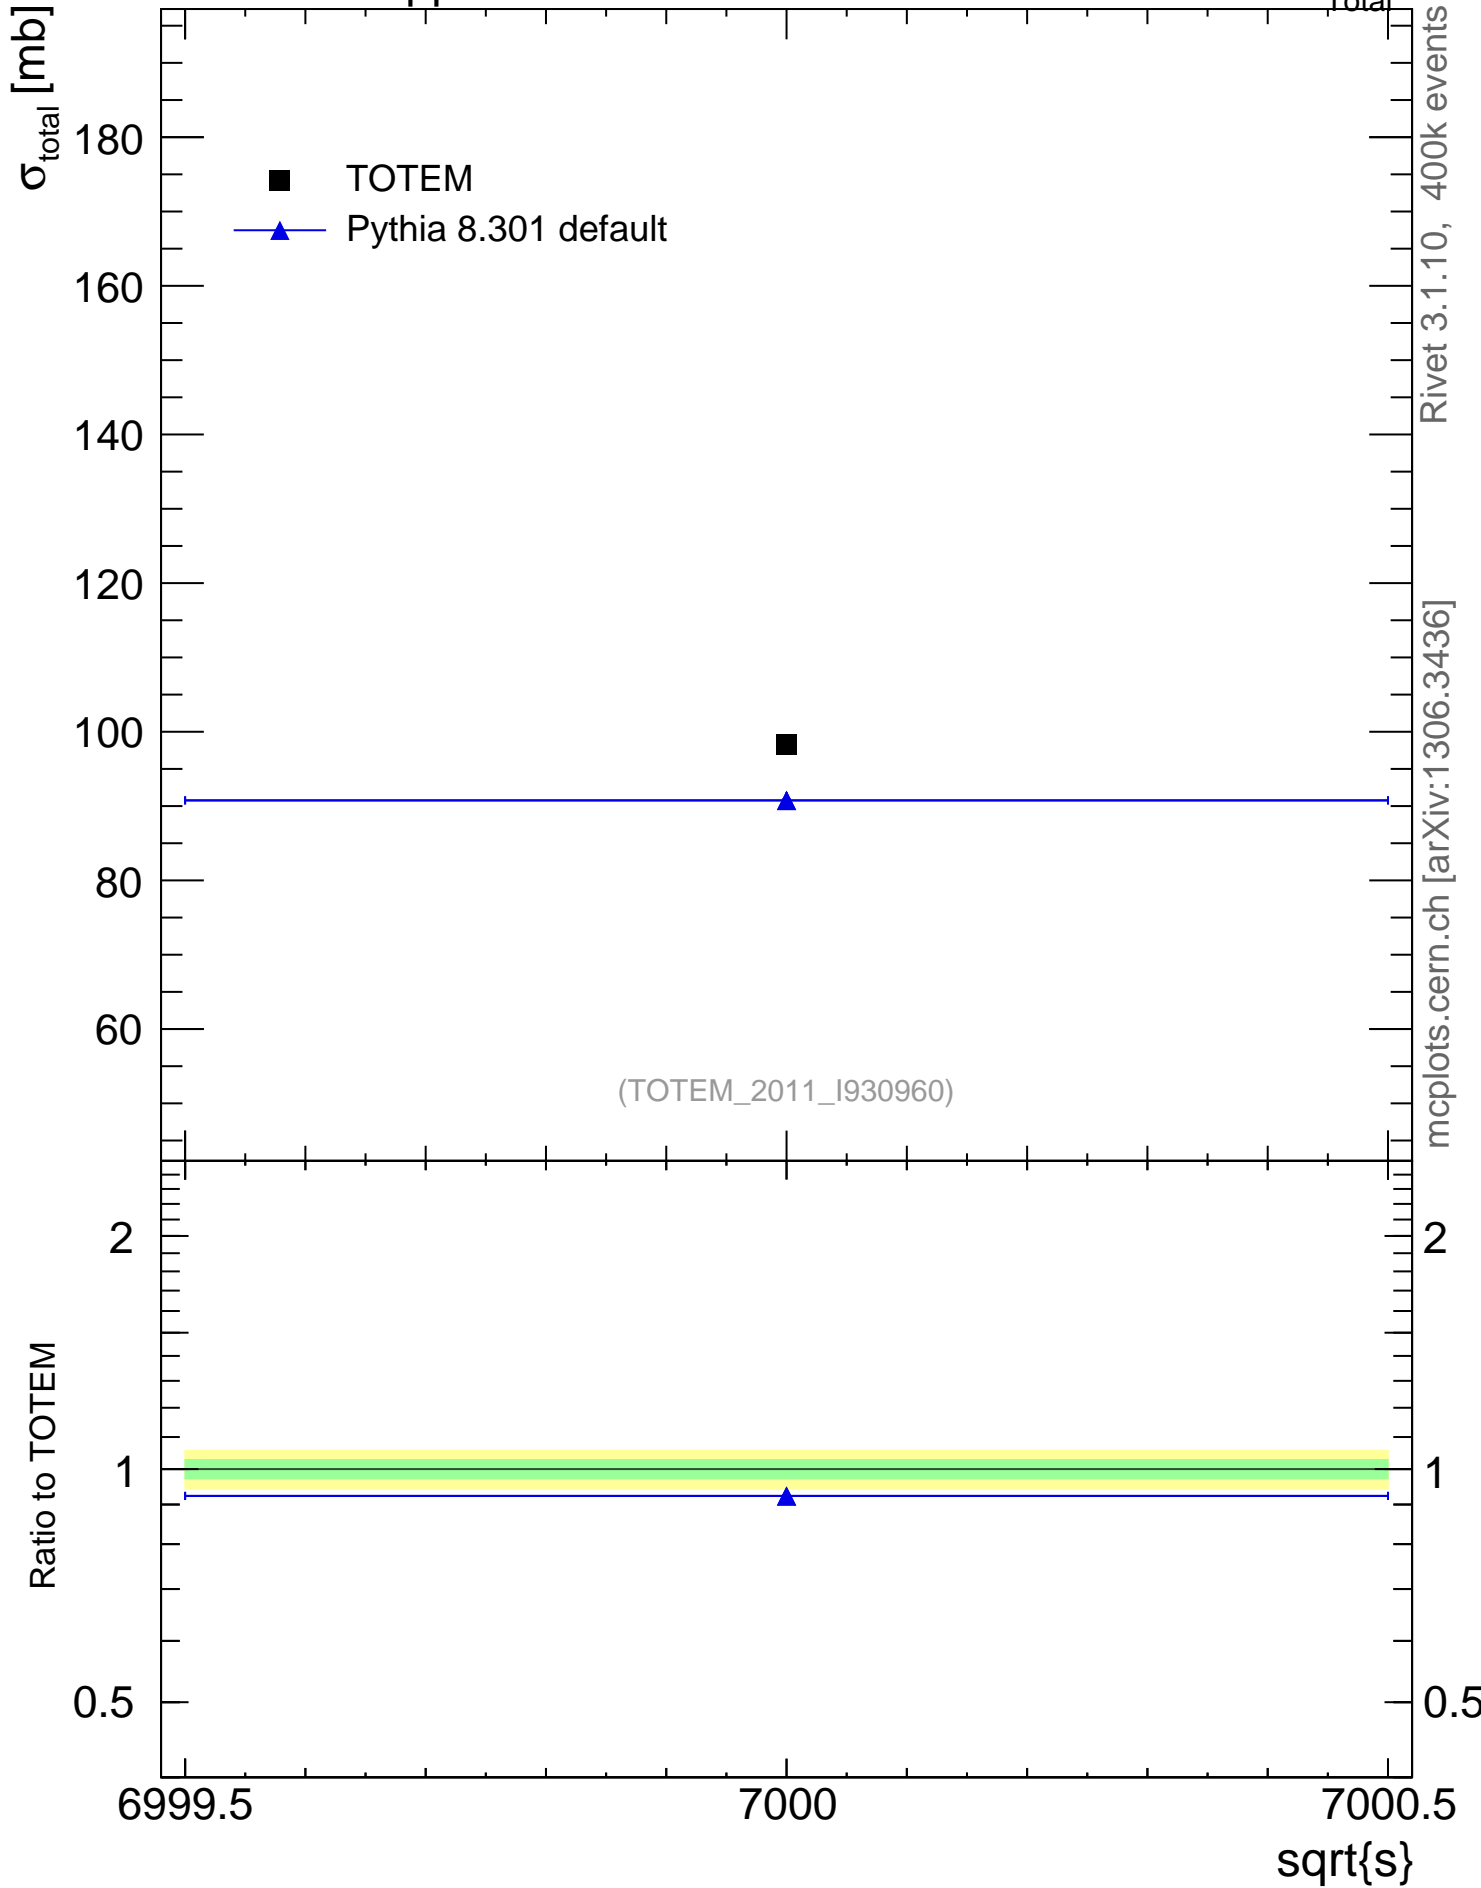

7000 GeV pp

σ_{Total}

Rivet 3.1.10, 400k events
mcplots.cern.ch [arXiv:1306.3436]